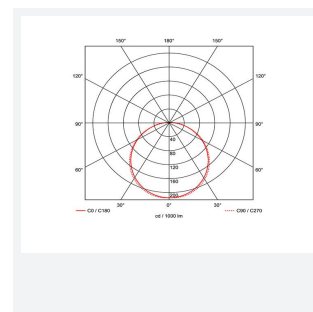

# Panther

Category Bulkheads

Application Industrial, Outdoor

Specification Performance

Code: APANLED/OCTO/DM3

- Durable compact wall mounted luminaire for general accent illumination and suitable for industrial applications
- Multiple conduit entry and BESA box fixing points
- Supplied c/w optional trim attachment which provides a more commercially aesthetic appearance
- All polycarbonate construction ideal for coastal and adverse weather applications
- Selectable CCT between 3000K, 4000K and 6500K output
- Photocell and sensor options

## GENERAL INFORMATION

Wattage	25W
Lumens Delivered	2300lm (4000K)
Lm/W	91lm/W (4000K)
Beam Angle	80
CRI	80
CCT	3000/4000/6500K
Input	220-240V
Operating Temp	0°C - 40°C
SDCM	6

## TECHNICAL INFORMATION

Light Source	LED
Colour / Finish	Black
IP Rating	IP65
Class Protection	1
Internal / External	External
Surface / Recessed / Suspended	Wall
Lumen Depreciation	L80 60,000h
Warranty (Years)	3
CE Mark	Yes
Height	305 mm