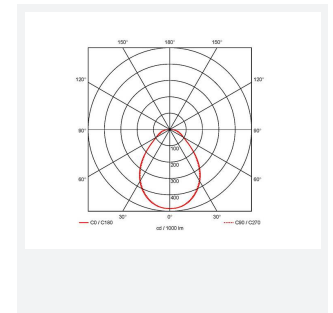

Pace Plus

Pace Plus 600x600 Multi Wattage Cool White
Code: APACP/60/CW

Category	Commercial Panels
Application	Ancillary, Commercial, Education, Healthcare, Industrial, Retail
Specification	Performance

PRODUCT FEATURES

GENERAL INFORMATION	
Wattage	12W - 18W
Lumens Delivered	2100lm - 3100lm
Lm/W	180lm/W
Beam Angle	80
CRI	80
CCT	4000K
Input	220/240V
Operating Temp	-20°C - 40°C
SDCM	3
UGR	18
Cut-Out Size	585x585mm
Product Weight without Packaging	2.431 kg

TECHNICAL INFORMATION	
Light Source	LED
Colour / Finish	White
IP Rating	IP20
Class Protection	2
Internal / External	Internal
Surface / Recessed / Suspended	Ceiling, Recessed, Suspended
Lumen Depreciation	L90 52,000h
Warranty (Years)	6
CE Mark	Yes
Height	47.3 mm
Accessories	AIRMLD/POD/3NM/ST, AIRMLD/POD/MWS, APACLED/SK, AERMLD/60/SMF, APRK/60