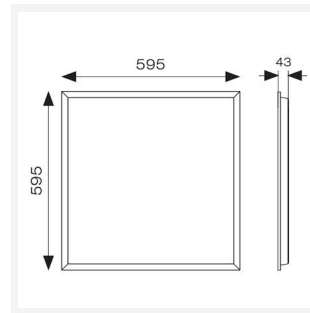

PRODUCT FEATURES

- Industry leading super high efficiency (up to 180lm/W) backlit LED panel suitable for education, commercial and ancillary area applications
- UGR<19 (unified glare rating) compliant luminaire assisting to eliminate glare for visual comfort
- Dimmable and OCTO options available
- Switch Dim, DALI and 0-10V dimming capability using the multi dimmable driver accessories ADDIM30/MC
- Slimline design allows for installation into shallow ceiling voids
- Power selectable; offering a choice of 4 outputs, in one luminaire
- TPa as standard
- Self-Test Panel Pod and Sensor Pod compatible

GENERAL INFORMATION	
Wattage	12W - 18W
Lumens Delivered	2100lm - 3100lm
Lm/W	180lm/W
Beam Angle	80
CRI	80
CCT	4000K
Input	220/240V
Operating Temp	-20°C - 40°C
SDCM	3
UGR	18
Cut-Out Size	585x585mm
Product Weight without Packaging	2.431 kg

TECHNICAL INFORMATION	
Light Source	LED
Colour / Finish	White
IP Rating	IP20
Class Protection	2
Internal / External	Internal
Surface / Recessed / Suspended	Ceiling, Recessed, Suspended
Lumen Depreciation	L90 52,000h
Warranty (Years)	6
CE Mark	Yes
Height	47.3 mm
Accessories	AIRMLD/POD/3NM/ST, AIRMLD/POD/MWS, APACLED/SK, AERMLD/60/SMF, APRK/60