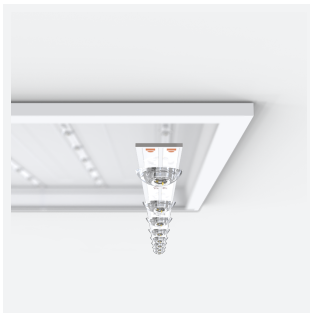

Pace Plus

Pace Plus 600x600 Multi Wattage Cool White
Code: APACP/60/CW

Category	Commercial Panels
Application	Ancillary, Commercial, Education, Healthcare, Industrial, Retail
Specification	Performance

PRODUCT FEATURES

- Industry leading super high efficiency (up to 180lm/W) backlit LED panel suitable for education, commercial and ancillary area applications
- UGR<19 (unified glare rating) compliant luminaire assisting to eliminate glare for visual comfort
- Dimmable and OCTO options available
- Switch Dim, DALI and 0-10V dimming capability using the multi dimmable driver accessories ADDIM30/MC
- Slimline design allows for installation into shallow ceiling voids
- Power selectable; offering a choice of 4 outputs, in one luminaire
- TPa as standard
- Self-Test Panel Pod and Sensor Pod compatible

GENERAL INFORMATION	
Wattage	12W - 18W
Lumens Delivered	2100lm - 3100lm
Lm/W	180lm/W
Beam Angle	80
CRI	80
CCT	4000K
Input	220/240V
Operating Temp	-20°C - 40°C
SDCM	3
UGR	18
Cut-Out Size	585x585mm
Product Weight without Packaging	2.431 kg