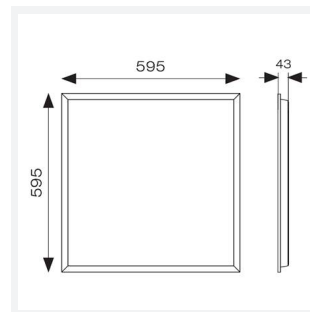

Pace Plus

Pace Plus 600x600 Multi Wattage OCTO Cool
Code: APACP/60/CW/OCTO

Category	Commercial Panels
Application	Ancillary, Commercial, Education, Healthcare, Industrial, Retail
Specification	Performance

GENERAL INFORMATION	
Wattage	12W - 18W
Lumens Delivered	2100lm - 3100lm
Lm/W	180lm/W
Beam Angle	80
CRI	80
CCT	4000K
Input	220/240V
Operating Temp	-20°C - 40°C
SDCM	3
UGR	18
Cut-Out Size	585x585mm
Product Weight without Packaging	3.023 kg

TECHNICAL INFORMATION	
Light Source	LED
Colour / Finish	White
IP Rating	IP20
Class Protection	2
Internal / External	Internal
Surface / Recessed / Suspended	Ceiling, Recessed, Suspended
Lumen Depreciation	L90 52,000h
Warranty (Years)	6
CE Mark	Yes
Height	47.3 mm
Accessories	AIRMLD/POD/3NM/ST, AIRMLD/POD/MWS, APACLED/SK, AERMLD/60/SMF, APRK/60