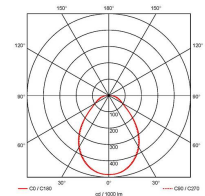

# Pace Plus

Pace Plus 600x600 Multi Wattage OCTO Cool  
Code: APACP/60/CW/OCTO

<b>Category</b>	Commercial Panels
<b>Application</b>	Ancillary, Commercial, Education, Healthcare, Industrial, Retail
<b>Specification</b>	Performance

GENERAL INFORMATION	
Wattage	18W
Lumens Delivered	2100lm - 3100lm
Lm/W	180lm/W
Beam Angle	80
CRI	80
CCT	4000K
Input	220-240V
Operating Temp	-20°C - 40°C
SDCM	3
UGR	18
Cut-Out Size	585x585mm
Product Weight without Packaging	3.023 kg

TECHNICAL INFORMATION	
Light Source	LED
Colour / Finish	White
IP Rating	IP44
Class Protection	2
Internal / External	Internal
Surface / Recessed / Suspended	Ceiling, Recessed, Suspended
Lumen Depreciation	L90 52,000h
Warranty (Years)	6
CE Mark	Yes
Height	47 mm
Accessories	AIRMLD/POD/3NM/ST, AIRMLD/POD/MWS, APACLED/SK, AERMLD/60/SMF, APRK/60