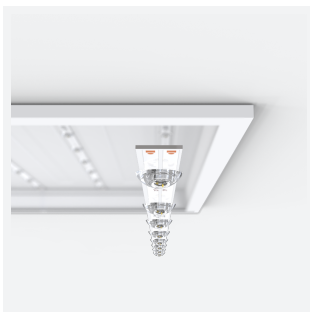

Pace Plus

Pace Plus 600x600 Multi Wattage OCTO Cool
Code: APACP/60/CW/OCTO

Category	Commercial Panels
Application	Ancillary, Commercial, Education, Healthcare, Industrial, Retail
Specification	Performance

PRODUCT FEATURES

- Industry leading super high efficiency (up to 180lm/W) backlit LED panel suitable for education, commercial and ancillary area applications
- UGR<19 (unified glare rating) compliant luminaire assisting to eliminate glare for visual comfort
- Dimmable and OCTO options available
- Switch Dim, DALI and 0-10V dimming capability using the multi dimmable driver accessories ADDIM30/MC
- Slimline design allows for installation into shallow ceiling voids
- Power selectable; offering a choice of 4 outputs, in one luminaire
- TPa as standard
- Self-Test Panel Pod and Sensor Pod compatible

GENERAL INFORMATION	
Wattage	12W - 18W
Lumens Delivered	2100lm - 3100lm
Lm/W	180lm/W
Beam Angle	80
CRI	80
CCT	4000K
Input	220/240V
Operating Temp	-20°C - 40°C
SDCM	3
UGR	18
Cut-Out Size	585x585mm
Product Weight without Packaging	3.023 kg