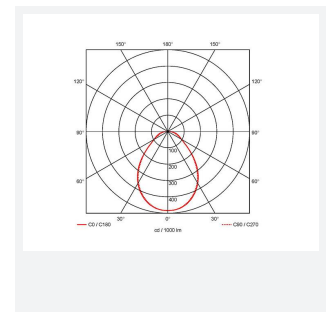

Pace Plus

Pace Plus 600x600 Multi Wattage OCTO Cool
Code: APACP/60/CW/OCTO

Category	Commercial Panels
Application	Ancillary, Commercial, Education, Healthcare, Industrial, Retail
Specification	Performance

GENERAL INFORMATION	
Wattage	12W - 18W
Lumens Delivered	2100lm - 3100lm
Lm/W	180lm/W
Beam Angle	80
CRI	80
CCT	4000K
Input	220/240V
Operating Temp	-20°C - 40°C
SDCM	3
UGR	18
Cut-Out Size	585x585mm
Product Weight without Packaging	3.023 kg

TECHNICAL INFORMATION	
Light Source	LED
Colour / Finish	White
IP Rating	IP20
Class Protection	2
Internal / External	Internal
Surface / Recessed / Suspended	Ceiling, Recessed, Suspended
Lumen Depreciation	L90 52,000h
Warranty (Years)	6
CE Mark	Yes
Height	47.3 mm
Accessories	AIRMLD/POD/3NM/ST, AIRMLD/POD/MWS, APACLED/SK, AERMLD/60/SMF, APRK/60