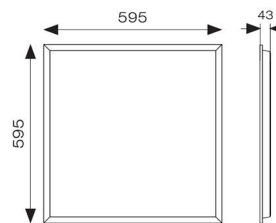

# Pace Plus

Pace Plus 600x600 Multi Wattage OCTO Cool  
Code: APACP/60/CW/OCTO

<b>Category</b>	Commercial Panels
<b>Application</b>	Ancillary, Commercial, Education, Healthcare, Industrial, Retail
<b>Specification</b>	Performance

GENERAL INFORMATION	
Wattage	18W
Lumens Delivered	2100lm - 3100lm
Lm/W	180lm/W
Beam Angle	80
CRI	80
CCT	4000K
Input	220-240V
Operating Temp	-20°C - 40°C
SDCM	3
UGR	18
Cut-Out Size	585x585mm
Product Weight without Packaging	3.023 kg

TECHNICAL INFORMATION	
Light Source	LED
Colour / Finish	White
IP Rating	IP44
Class Protection	2
Internal / External	Internal
Surface / Recessed / Suspended	Ceiling, Recessed, Suspended
Lumen Depreciation	L90 52,000h
Warranty (Years)	6
CE Mark	Yes
Height	47 mm
Accessories	AIRMLD/POD/3NM/ST, AIRMLD/POD/MWS, APACLED/SK, AERMLD/60/SMF, APRK/60