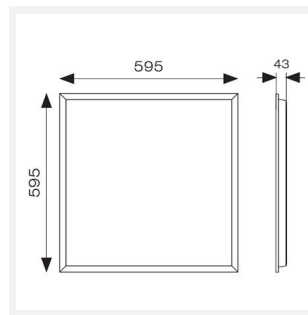

Pace Plus

Pace Plus 600x600 Multi Wattage OCTO DALI-
Code: APACP/60/CW/OCTO/DM3

Category	Commercial Panels
Application	Ancillary, Commercial, Education, Healthcare, Industrial, Retail
Specification	Performance

GENERAL INFORMATION	
Wattage	12W - 18W
Lumens Delivered	2100lm - 3100lm
Lm/W	180lm/W
Beam Angle	80
CRI	80
CCT	4000K
Input	220/240V
Operating Temp	0°C - 40°C
SDCM	3
UGR	18
Cut-Out Size	585x585mm

TECHNICAL INFORMATION	
Light Source	LED
Colour / Finish	White
IP Rating	IP20
Class Protection	2
Internal / External	Internal
Surface / Recessed / Suspended	Ceiling, Recessed, Suspended
Lumen Depreciation	L90 52,000h
Warranty (Years)	6
CE Mark	Yes
Height	47.3 mm