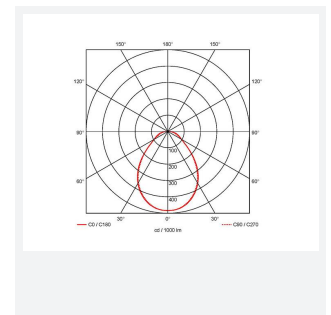

Pace Plus

Pace Plus 600x600 Multi Wattage OCTO DALI-
Code: APACP/60/CW/OCTO/DM3

Category	Commercial Panels
Application	Ancillary, Commercial, Education, Healthcare, Industrial, Retail
Specification	Performance

GENERAL INFORMATION	
Wattage	12W - 18W
Lumens Delivered	2100lm - 3100lm
Lm/W	180lm/W
Beam Angle	80
CRI	80
CCT	4000K
Input	220/240V
Operating Temp	0°C - 40°C
SDCM	3
UGR	18
Cut-Out Size	585x585mm

TECHNICAL INFORMATION	
Light Source	LED
Colour / Finish	White
IP Rating	IP20
Class Protection	2
Internal / External	Internal
Surface / Recessed / Suspended	Ceiling, Recessed, Suspended
Lumen Depreciation	L90 52,000h
Warranty (Years)	6
CE Mark	Yes
Height	47.3 mm