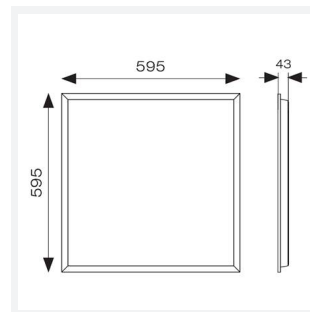

PRODUCT FEATURES

- Industry leading super high efficiency (up to 180lm/W) backlit LED panel suitable for education, commercial and ancillary area applications
- UGR<19 (unified glare rating) compliant luminaire assisting to eliminate glare for visual comfort
- Dimmable and OCTO options available
- Switch Dim, DALI and 0-10V dimming capability using the multi dimmable driver accessories ADDIM30/MC
- Slimline design allows for installation into shallow ceiling voids
- Power selectable; offering a choice of 4 outputs, in one luminaire
- TPa as standard
- Self-Test Panel Pod and Sensor Pod compatible

GENERAL INFORMATION	
Wattage	12W - 18W
Lumens Delivered	2100lm - 3100lm
Lm/W	180lm/W
Beam Angle	80
CRI	80
CCT	4000K
Input	220-240V
Operating Temp	0°C - 40°C
SDCM	3
UGR	18
Cut-Out Size	585x585mm
Product Weight without Packaging	2.451 kg

TECHNICAL INFORMATION	
Light Source	LED
Colour / Finish	White
IP Rating	IP20
Class Protection	2
Internal / External	Internal
Surface / Recessed / Suspended	Ceiling, Recessed, Suspended
Lumen Depreciation	L90 52,000h
Warranty (Years)	6
CE Mark	Yes
Height	47 mm
Accessories	AIRMLD/POD/3NM/ST, AIRMLD/POD/MWS, APACLED/SK, AERMLD/60/SMF, APRK/60