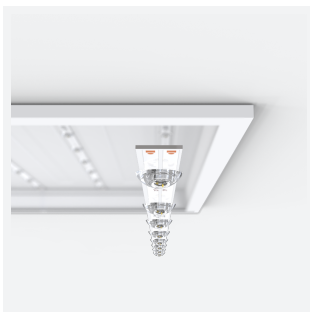

PRODUCT FEATURES

- Industry leading super high efficiency (up to 180lm/W) backlit LED panel suitable for education, commercial and ancillary area applications
- UGR<19 (unified glare rating) compliant luminaire assisting to eliminate glare for visual comfort
- Dimmable and OCTO options available
- Switch Dim, DALI and 0-10V dimming capability using the multi dimmable driver accessories ADDIM30/MC
- Slimline design allows for installation into shallow ceiling voids
- Power selectable; offering a choice of 4 outputs, in one luminaire
- TPa as standard
- Self-Test Panel Pod and Sensor Pod compatible

GENERAL INFORMATION	
Wattage	12W - 18W
Lumens Delivered	2100lm - 3100lm
Lm/W	180lm/W
Beam Angle	80
CRI	80
CCT	4000K
Input	220-240V
Operating Temp	0°C - 40°C
SDCM	3
UGR	18
Cut-Out Size	585x585mm
Product Weight without Packaging	2.451 kg

TECHNICAL INFORMATION	
Light Source	LED
Colour / Finish	White
IP Rating	IP20
Class Protection	2
Internal / External	Internal
Surface / Recessed / Suspended	Ceiling, Recessed, Suspended
Lumen Depreciation	L90 52,000h
Warranty (Years)	6
CE Mark	Yes
Height	47 mm
Accessories	AIRMLD/POD/3NM/ST, AIRMLD/POD/MWS, APACLED/SK, AERMLD/60/SMF, APRK/60