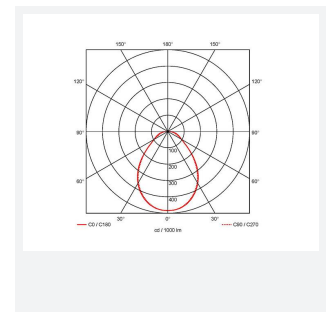

Pace Plus

Pace Plus 600x600 Multi Wattage DALI-
Code: APACP/60/CW/DM3

Category	Commercial Panels
Application	Ancillary, Commercial, Education, Healthcare, Industrial, Retail
Specification	Performance

PRODUCT FEATURES

GENERAL INFORMATION	
Wattage	12W - 18W
Lumens Delivered	2100lm - 3100lm
Lm/W	180lm/W
Beam Angle	80
CRI	80
CCT	4000K
Input	220-240V
Operating Temp	0°C - 40°C
SDCM	3
UGR	18
Cut-Out Size	585x585mm
Product Weight without Packaging	2.451 kg

TECHNICAL INFORMATION	
Light Source	LED
Colour / Finish	White
IP Rating	IP20
Class Protection	2
Internal / External	Internal
Surface / Recessed / Suspended	Ceiling, Recessed, Suspended
Lumen Depreciation	L90 52,000h
Warranty (Years)	6
CE Mark	Yes
Height	47 mm
Accessories	AIRMLD/POD/3NM/ST, AIRMLD/POD/MWS, APACLED/SK, AERMLD/60/SMF, APRK/60