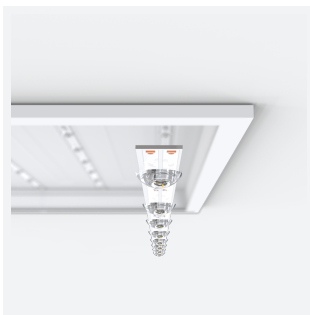

Pace Plus

Pace Plus 600x600 Multi Wattage 1-10V Cool
Code: APACP/60/CW/DD4

Category	Commercial Panels
Application	Ancillary, Commercial, Education, Healthcare, Industrial, Retail
Specification	Performance

PRODUCT FEATURES

- Industry leading super high efficiency (up to 180lm/W) backlit LED panel suitable for education, commercial and ancillary area applications
- UGR<19 (unified glare rating) compliant luminaire assisting to eliminate glare for visual comfort
- Dimmable and OCTO options available
- Switch Dim, DALI and 0-10V dimming capability using the multi dimmable driver accessories ADDIM30/MC
- Slimline design allows for installation into shallow ceiling voids
- Power selectable; offering a choice of 4 outputs, in one luminaire
- TPa as standard
- Self-Test Panel Pod and Sensor Pod compatible

GENERAL INFORMATION	
Wattage	12W - 18W
Lumens Delivered	2100lm - 3100lm
Lm/W	180lm/W
Beam Angle	80
CRI	80
CCT	4000K
Input	220/240V
Operating Temp	-20°C - 40°C
SDCM	3
UGR	18
Cut-Out Size	585x585mm

TECHNICAL INFORMATION	
Light Source	LED
Colour / Finish	White
IP Rating	IP20
Class Protection	2
Internal / External	Internal
Surface / Recessed / Suspended	Ceiling, Recessed, Suspended
Lumen Depreciation	L90 52,000h
Warranty (Years)	6
CE Mark	Yes
Height	47.3 mm