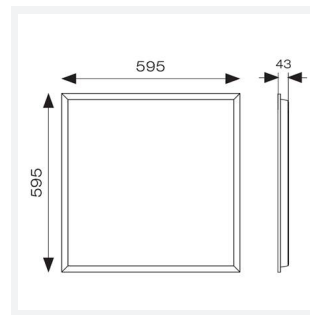

Pace Plus

Pace Plus 600x600 Multi Wattage 1-10V Cool
Code: APACP/60/CW/DD4

Category	Commercial Panels
Application	Ancillary, Commercial, Education, Healthcare, Industrial, Retail
Specification	Performance

GENERAL INFORMATION	
Wattage	12W - 18W
Lumens Delivered	2100lm - 3100lm
Lm/W	180lm/W
Beam Angle	80
CRI	80
CCT	4000K
Input	220/240V
Operating Temp	-20°C - 40°C
SDCM	3
UGR	18
Cut-Out Size	585x585mm

TECHNICAL INFORMATION	
Light Source	LED
Colour / Finish	White
IP Rating	IP20
Class Protection	2
Internal / External	Internal
Surface / Recessed / Suspended	Ceiling, Recessed, Suspended
Lumen Depreciation	L90 52,000h
Warranty (Years)	6
CE Mark	Yes
Height	47.3 mm