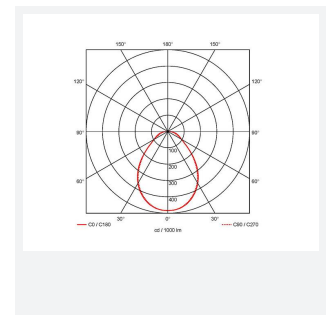

Pace Plus

Pace Plus 600x600 Multi Wattage 1-10V Cool
Code: APACP/60/CW/DD4

Category	Commercial Panels
Application	Ancillary, Commercial, Education, Healthcare, Industrial, Retail
Specification	Performance

GENERAL INFORMATION	
Wattage	12W - 18W
Lumens Delivered	2100lm - 3100lm
Lm/W	180lm/W
Beam Angle	80
CRI	80
CCT	4000K
Input	220/240V
Operating Temp	-20°C - 40°C
SDCM	3
UGR	18
Cut-Out Size	585x585mm

TECHNICAL INFORMATION	
Light Source	LED
Colour / Finish	White
IP Rating	IP20
Class Protection	2
Internal / External	Internal
Surface / Recessed / Suspended	Ceiling, Recessed, Suspended
Lumen Depreciation	L90 52,000h
Warranty (Years)	6
CE Mark	Yes
Height	47.3 mm