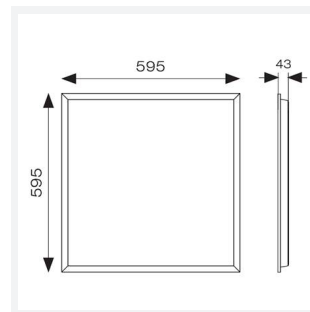

PRODUCT FEATURES

- Industry leading super high efficiency (up to 180lm/W) backlit LED panel suitable for education, commercial and ancillary area applications
- UGR<19 (unified glare rating) compliant luminaire assisting to eliminate glare for visual comfort
- Dimmable and OCTO options available
- Switch Dim, DALI and 0-10V dimming capability using the multi dimmable driver accessories ADDIM30/MC
- Slimline design allows for installation into shallow ceiling voids
- Power selectable; offering a choice of 4 outputs, in one luminaire
- TPa as standard
- Self-Test Panel Pod and Sensor Pod compatible

GENERAL INFORMATION	
Wattage	12W - 18W
Lumens Delivered	2100lm - 3100lm
Lm/W	180lm/W
Beam Angle	80
CRI	80
CCT	4000K
Input	220/240V
Operating Temp	0°C - 40°C
SDCM	3
UGR	18
Cut-Out Size	585x585mm

TECHNICAL INFORMATION	
Light Source	LED
Colour / Finish	White
IP Rating	IP20
Class Protection	2
Internal / External	Internal
Surface / Recessed / Suspended	Ceiling, Recessed, Suspended
Lumen Depreciation	L90 52,000h
Warranty (Years)	6
CE Mark	Yes
Height	47.3 mm