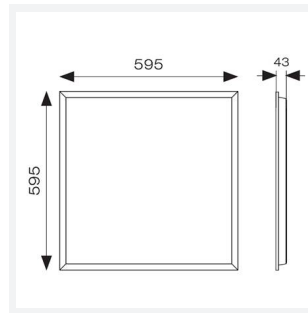

PRODUCT FEATURES

- Industry leading super high efficiency (up to 180lm/W) backlit LED panel suitable for education, commercial and ancillary area applications
- UGR<19 (unified glare rating) compliant luminaire assisting to eliminate glare for visual comfort
- Dimmable and OCTO options available
- Switch Dim, DALI and 0-10V dimming capability using the multi dimmable driver accessories ADDIM30/MC
- Slimline design allows for installation into shallow ceiling voids
- Power selectable; offering a choice of 4 outputs, in one luminaire
- TPa as standard
- Self-Test Panel Pod and Sensor Pod compatible

GENERAL INFORMATION	
Wattage	12W - 18W
Lumens Delivered	2100lm - 3100lm
Lm/W	180lm/W
Beam Angle	80
CRI	80
CCT	4000K
Input	220-240V
Operating Temp	0°C - 40°C
SDCM	3
UGR	18
Cut-Out Size	585x585mm

TECHNICAL INFORMATION	
Light Source	LED
Colour / Finish	White
IP Rating	IP20
Class Protection	2
Internal / External	Internal
Surface / Recessed / Suspended	Ceiling, Recessed, Suspended
Lumen Depreciation	L90 52,000h
Warranty (Years)	6
CE Mark	Yes
Height	47 mm