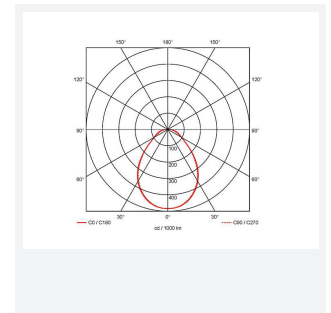

# Pace Plus

Pace Plus 600x600 Multi Wattage 1-10V DALI-  
Code: APACP/60/CW/DD4/DM3

Category	Commercial Panels
Application	Ancillary, Commercial, Education, Healthcare, Industrial, Retail
Specification	Performance

GENERAL INFORMATION	
Wattage	12W - 18W
Lumens Delivered	2100lm - 3100lm
Lm/W	180lm/W
Beam Angle	80
CRI	80
CCT	4000K
Input	220-240V
Operating Temp	0°C - 40°C
SDCM	3
UGR	18
Cut-Out Size	585x585mm

TECHNICAL INFORMATION	
Light Source	LED
Colour / Finish	White
IP Rating	IP20
Class Protection	2
Internal / External	Internal
Surface / Recessed / Suspended	Ceiling, Recessed, Suspended
Lumen Depreciation	L90 52,000h
Warranty (Years)	6
CE Mark	Yes
Height	47 mm