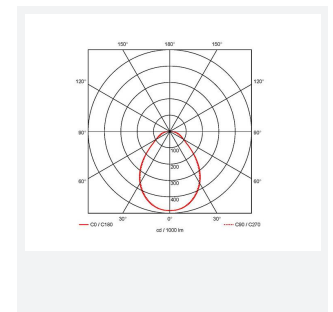

# Pace Plus

Pace Plus 600x600 Multi Wattage 1-10V DALI-  
Code: APACP/60/CW/DD4/DM3

Category	Commercial Panels
Application	Ancillary, Commercial, Education, Healthcare, Industrial, Retail
Specification	Performance

GENERAL INFORMATION	
Wattage	12W - 18W
Lumens Delivered	2100lm - 3100lm
Lm/W	180lm/W
Beam Angle	80
CRI	80
CCT	4000K
Input	220/240V
Operating Temp	0°C - 40°C
SDCM	3
UGR	18
Cut-Out Size	585x585mm

TECHNICAL INFORMATION	
Light Source	LED
Colour / Finish	White
IP Rating	IP20
Class Protection	2
Internal / External	Internal
Surface / Recessed / Suspended	Ceiling, Recessed, Suspended
Lumen Depreciation	L90 52,000h
Warranty (Years)	6
CE Mark	Yes
Height	47.3 mm