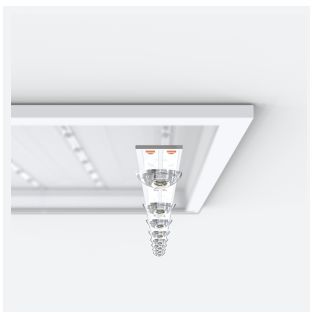

# Pace Plus

Pace Plus 600x600 Multi Wattage 1-10V DALI-  
Code: APACP/60/CW/DD4/DM3

Category	Commercial Panels
Application	Ancillary, Commercial, Education, Healthcare, Industrial, Retail
Specification	Performance

## PRODUCT FEATURES

- Industry leading super high efficiency (up to 180lm/W) backlit LED panel suitable for education, commercial and ancillary area applications
- UGR<19 (unified glare rating) compliant luminaire assisting to eliminate glare for visual comfort
- Dimmable and OCTO options available
- Switch Dim, DALI and 0-10V dimming capability using the multi dimmable driver accessories ADDIM30/MC
- Slimline design allows for installation into shallow ceiling voids
- Power selectable; offering a choice of 4 outputs, in one luminaire
- TPa as standard
- Self-Test Panel Pod and Sensor Pod compatible

GENERAL INFORMATION	
Wattage	12W - 18W
Lumens Delivered	2100lm - 3100lm
Lm/W	180lm/W
Beam Angle	80
CRI	80
CCT	4000K
Input	220/240V
Operating Temp	0°C - 40°C
SDCM	3
UGR	18
Cut-Out Size	585x585mm

TECHNICAL INFORMATION	
Light Source	LED
Colour / Finish	White
IP Rating	IP20
Class Protection	2
Internal / External	Internal
Surface / Recessed / Suspended	Ceiling, Recessed, Suspended
Lumen Depreciation	L90 52,000h
Warranty (Years)	6
CE Mark	Yes
Height	47.3 mm