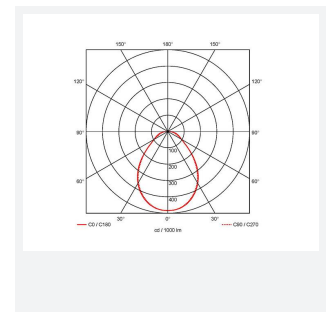

Pace Plus

Pace Plus 600x600 Multi Wattage DALI Cool White
Code: APACP/60/CW/DD3

Category	Commercial Panels
Application	Ancillary, Commercial, Education, Healthcare, Industrial, Retail
Specification	Performance

GENERAL INFORMATION	
Wattage	12W - 18W
Lumens Delivered	2100lm - 3100lm
Lm/W	180lm/W
Beam Angle	80
CRI	80
CCT	4000K
Input	220/240V
Operating Temp	-20°C - 40°C
SDCM	3
UGR	18
Cut-Out Size	585x585mm

TECHNICAL INFORMATION	
Light Source	LED
Colour / Finish	White
IP Rating	IP20
Class Protection	2
Internal / External	Internal
Surface / Recessed / Suspended	Ceiling, Recessed, Suspended
Lumen Depreciation	L90 52,000h
Warranty (Years)	6
CE Mark	Yes
Height	47.3 mm