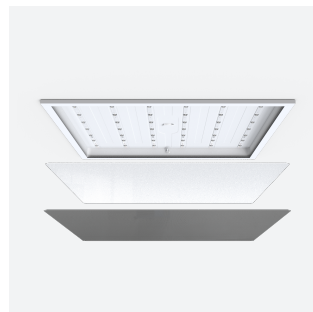

Pace Plus

Pace Plus 600x600 Multi Wattage DALI Cool White
Code: APACP/60/CW/DD3

Category	Commercial Panels
Application	Ancillary, Commercial, Education, Healthcare, Industrial, Retail
Specification	Performance

PRODUCT FEATURES

- Industry leading super high efficiency (up to 180lm/W) backlit LED panel suitable for education, commercial and ancillary area applications
- UGR<19 (unified glare rating) compliant luminaire assisting to eliminate glare for visual comfort
- Dimmable and OCTO options available
- Switch Dim, DALI and 0-10V dimming capability using the multi dimmable driver accessories ADDIM30/MC
- Slimline design allows for installation into shallow ceiling voids
- Power selectable; offering a choice of 4 outputs, in one luminaire
- TPa as standard
- Self-Test Panel Pod and Sensor Pod compatible

GENERAL INFORMATION	
Wattage	12W - 18W
Lumens Delivered	2100lm - 3100lm
Lm/W	180lm/W
Beam Angle	80
CRI	80
CCT	4000K
Input	220/240V
Operating Temp	-20°C - 40°C
SDCM	3
UGR	18
Cut-Out Size	585x585mm

TECHNICAL INFORMATION	
Light Source	LED
Colour / Finish	White
IP Rating	IP20
Class Protection	2
Internal / External	Internal
Surface / Recessed / Suspended	Ceiling, Recessed, Suspended
Lumen Depreciation	L90 52,000h
Warranty (Years)	6
CE Mark	Yes
Height	47.3 mm