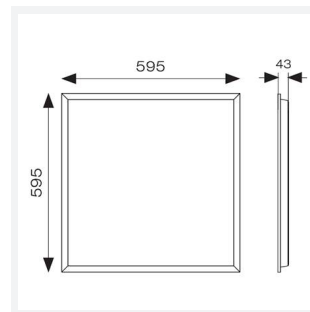

PRODUCT FEATURES

- Industry leading super high efficiency (up to 180lm/W) backlit LED panel suitable for education, commercial and ancillary area applications
- UGR<19 (unified glare rating) compliant luminaire assisting to eliminate glare for visual comfort
- Dimmable and OCTO options available
- Switch Dim, DALI and 0-10V dimming capability using the multi dimmable driver accessories ADDIM30/MC
- Slimline design allows for installation into shallow ceiling voids
- Power selectable; offering a choice of 4 outputs, in one luminaire
- TPa as standard
- Self-Test Panel Pod and Sensor Pod compatible

GENERAL INFORMATION	
Wattage	12W - 18W
Lumens Delivered	2100lm - 3100lm
Lm/W	180lm/W
Beam Angle	80
CRI	80
CCT	4000K
Input	220/240V
Operating Temp	-20°C - 40°C
SDCM	3
UGR	18
Cut-Out Size	585x585mm

TECHNICAL INFORMATION	
Light Source	LED
Colour / Finish	White
IP Rating	IP20
Class Protection	2
Internal / External	Internal
Surface / Recessed / Suspended	Ceiling, Recessed, Suspended
Lumen Depreciation	L90 52,000h
Warranty (Years)	6
CE Mark	Yes
Height	47.3 mm