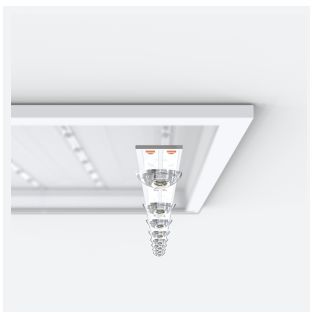

Pace Plus

Pace Plus 600x600 Multi Wattage DALI Cool White
Code: APACP/60/CW/DD3

Category	Commercial Panels
Application	Ancillary, Commercial, Education, Healthcare, Industrial, Retail
Specification	Performance

PRODUCT FEATURES

- Industry leading super high efficiency (up to 180lm/W) backlit LED panel suitable for education, commercial and ancillary area applications
- UGR<19 (unified glare rating) compliant luminaire assisting to eliminate glare for visual comfort
- Dimmable and OCTO options available
- Switch Dim, DALI and 0-10V dimming capability using the multi dimmable driver accessories ADDIM30/MC
- Slimline design allows for installation into shallow ceiling voids
- Power selectable; offering a choice of 4 outputs, in one luminaire
- TPa as standard
- Self-Test Panel Pod and Sensor Pod compatible

GENERAL INFORMATION	
Wattage	12W - 18W
Lumens Delivered	2100lm - 3100lm
Lm/W	180lm/W
Beam Angle	80
CRI	80
CCT	4000K
Input	220/240V
Operating Temp	-20°C - 40°C
SDCM	3
UGR	18
Cut-Out Size	585x585mm

TECHNICAL INFORMATION	
Light Source	LED
Colour / Finish	White
IP Rating	IP20
Class Protection	2
Internal / External	Internal
Surface / Recessed / Suspended	Ceiling, Recessed, Suspended
Lumen Depreciation	L90 52,000h
Warranty (Years)	6
CE Mark	Yes
Height	47.3 mm