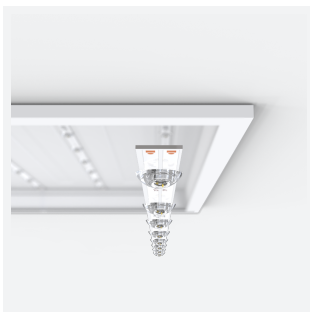

PRODUCT FEATURES

- Industry leading super high efficiency (up to 180lm/W) backlit LED panel suitable for education, commercial and ancillary area applications
- UGR<19 (unified glare rating) compliant luminaire assisting to eliminate glare for visual comfort
- Dimmable and OCTO options available
- Switch Dim, DALI and 0-10V dimming capability using the multi dimmable driver accessories ADDIM30/MC
- Slimline design allows for installation into shallow ceiling voids
- Power selectable; offering a choice of 4 outputs, in one luminaire
- TPa as standard
- Self-Test Panel Pod and Sensor Pod compatible

GENERAL INFORMATION	
Wattage	12W - 18W
Lumens Delivered	2100lm - 3100lm
Lm/W	180lm/W
Beam Angle	80
CRI	80
CCT	4000K
Input	220/240V
Operating Temp	0°C - 40°C
SDCM	3
UGR	18
Cut-Out Size	585x585mm
Product Weight without Packaging	2.451 kg