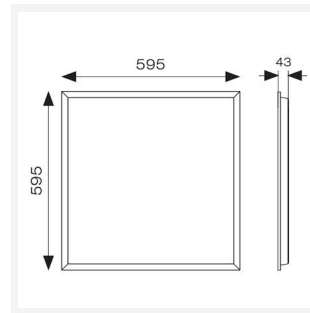

PRODUCT FEATURES

- Industry leading super high efficiency (up to 180lm/W) backlit LED panel suitable for education, commercial and ancillary area applications
- UGR<19 (unified glare rating) compliant luminaire assisting to eliminate glare for visual comfort
- Dimmable and OCTO options available
- Switch Dim, DALI and 0-10V dimming capability using the multi dimmable driver accessories ADDIM30/MC
- Slimline design allows for installation into shallow ceiling voids
- Power selectable; offering a choice of 4 outputs, in one luminaire
- TPa as standard
- Self-Test Panel Pod and Sensor Pod compatible

GENERAL INFORMATION	
Wattage	12W - 18W
Lumens Delivered	2100lm - 3100lm
Lm/W	180lm/W
Beam Angle	80
CRI	80
CCT	4000K
Input	220-240V
Operating Temp	0°C - 40°C
SDCM	3
UGR	18
Cut-Out Size	585x585mm
Product Weight without Packaging	2.451 kg

TECHNICAL INFORMATION	
Light Source	LED
Colour / Finish	White
IP Rating	IP20
Class Protection	2
Internal / External	Internal
Surface / Recessed / Suspended	Ceiling, Recessed, Suspended
Lumen Depreciation	L90 52,000h
Warranty (Years)	6
CE Mark	Yes
Height	47 mm