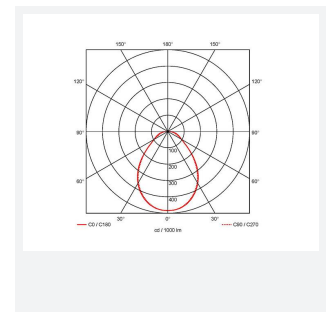

Pace Plus

Pace Plus 600x600 Multi Wattage DALI DALI-
Code: APACP/60/CW/DD3/DM3

Category	Commercial Panels
Application	Ancillary, Commercial, Education, Healthcare, Industrial, Retail
Specification	Performance

GENERAL INFORMATION	
Wattage	12W - 18W
Lumens Delivered	2100lm - 3100lm
Lm/W	180lm/W
Beam Angle	80
CRI	80
CCT	4000K
Input	220/240V
Operating Temp	0°C - 40°C
SDCM	3
UGR	18
Cut-Out Size	585x585mm
Product Weight without Packaging	2.451 kg

TECHNICAL INFORMATION	
Light Source	LED
Colour / Finish	White
IP Rating	IP20
Class Protection	2
Internal / External	Internal
Surface / Recessed / Suspended	Ceiling, Recessed, Suspended
Lumen Depreciation	L90 52,000h
Warranty (Years)	6
CE Mark	Yes
Height	47.3 mm