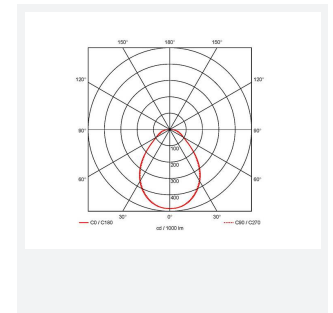

# Pace Plus

Pace Plus 600x600 Multi Wattage DALI DALI-  
Code: APACP/60/CW/DD3/DM3

Category	Commercial Panels
Application	Ancillary, Commercial, Education, Healthcare, Industrial, Retail
Specification	Performance

GENERAL INFORMATION	
Wattage	12W - 18W
Lumens Delivered	2100lm - 3100lm
Lm/W	180lm/W
Beam Angle	80
CRI	80
CCT	4000K
Input	220-240V
Operating Temp	0°C - 40°C
SDCM	3
UGR	18
Cut-Out Size	585x585mm
Product Weight without Packaging	2.451 kg

TECHNICAL INFORMATION	
Light Source	LED
Colour / Finish	White
IP Rating	IP20
Class Protection	2
Internal / External	Internal
Surface / Recessed / Suspended	Ceiling, Recessed, Suspended
Lumen Depreciation	L90 52,000h
Warranty (Years)	6
CE Mark	Yes
Height	47 mm