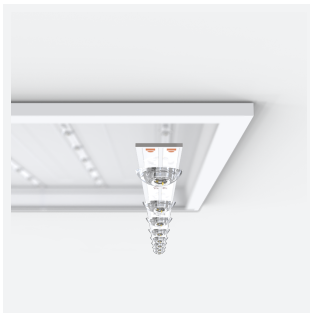

## PRODUCT FEATURES

- Industry leading super high efficiency (up to 180lm/W) backlit LED panel suitable for education, commercial and ancillary area applications
- UGR<19 (unified glare rating) compliant luminaire assisting to eliminate glare for visual comfort
- Dimmable and OCTO options available
- Switch Dim, DALI and 0-10V dimming capability using the multi dimmable driver accessories ADDIM30/MC
- Slimline design allows for installation into shallow ceiling voids
- Power selectable; offering a choice of 4 outputs, in one luminaire
- TPa as standard
- Self-Test Panel Pod and Sensor Pod compatible

GENERAL INFORMATION	
Wattage	12W - 18W
Lumens Delivered	2100lm - 3100lm
Lm/W	180lm/W
Beam Angle	80
CRI	80
CCT	4000K
Input	220-240V
Operating Temp	0°C - 40°C
SDCM	3
UGR	18
Cut-Out Size	585x585mm
Product Weight without Packaging	2.451 kg