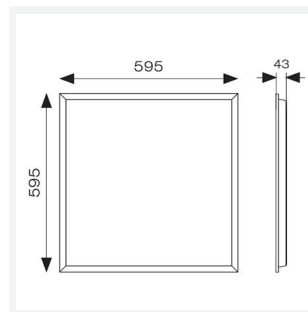

PRODUCT FEATURES

- Industry leading super high efficiency (up to 180lm/W) backlit LED panel suitable for education, commercial and ancillary area applications
- UGR<19 (unified glare rating) compliant luminaire assisting to eliminate glare for visual comfort
- Dimmable and OCTO options available
- Switch Dim, DALI and 0-10V dimming capability using the multi dimmable driver accessories ADDIM30/MC
- Slimline design allows for installation into shallow ceiling voids
- Power selectable; offering a choice of 4 outputs, in one luminaire
- TPa as standard
- Self-Test Panel Pod and Sensor Pod compatible

GENERAL INFORMATION	
Wattage	12W - 18W
Lumens Delivered	2100lm - 3100lm
Lm/W	180lm/W
Beam Angle	80
CRI	80
CCT	4000K
Input	220/240V
Operating Temp	0°C - 40°C
SDCM	3
UGR	18
Cut-Out Size	585x585mm
Product Weight without Packaging	2.451 kg

TECHNICAL INFORMATION	
Light Source	LED
Colour / Finish	White
IP Rating	IP20
Class Protection	2
Internal / External	Internal
Surface / Recessed / Suspended	Ceiling, Recessed, Suspended
Lumen Depreciation	L90 52,000h
Warranty (Years)	6
CE Mark	Yes
Height	47.3 mm