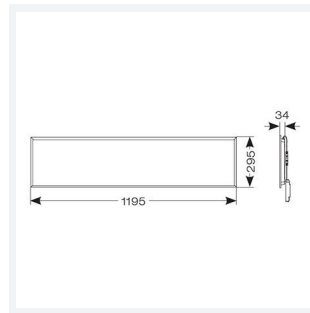

# Pace 1200x300

<b>Category</b>	Commercial Panels
<b>Application</b>	Ancillary, Commercial, Education, Healthcare, Industrial, Retail
<b>Specification</b>	Performance

**Code:** APACLED1/30/CW/OCTO/DM3

- Backlit LED panel suitable for education, commercial and ancillary area applications
- UGR<19 (unified glare rating) compliant luminaire assisting to eliminate glare for visual comfort
- Dimmable and OCTO options available
- Switch Dim, DALI and 0-10V dimming capability using the multi dimmable driver accessories ADDIM/30/MC
- Slimline design allows for installation into shallow ceiling voids
- Cool white, warm white and daylight options
- TPa as standard
- Self-Test Panel Pod and Sensor Pod compatible

GENERAL INFORMATION	
Wattage	27W
Lumens Delivered	3400lm
Lm/W	125lm/W
Beam Angle	80
CRI	80
CCT	4000K
Input	220-240V
Operating Temp	0°C - 40°C
SDCM	3
UGR	19
Cut-Out Size	285x1185mm

TECHNICAL INFORMATION	
Light Source	LED
Colour / Finish	White
IP Rating	IP44
Class Protection	2
Internal / External	Internal
Surface / Recessed / Suspended	Ceiling, Recessed, Suspended
Lumen Depreciation	L80 54,000h
Warranty (Years)	5
CE Mark	Yes
Height	34 mm
Accessories	AIRMLD/POD/3NM/ST, AIRMLD/POD/MWS, APACLED/SK, AERMLD/30/SMF, APRK/30