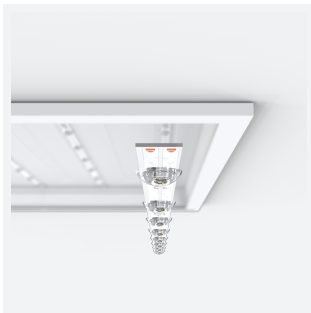

# Pace 1200x300

<b>Category</b>	Commercial Panels
<b>Application</b>	Ancillary, Commercial, Education, Healthcare, Industrial, Retail
<b>Specification</b>	Performance

**Code:** APACLED1/30/CW/OCTO/DM3

- Backlit LED panel suitable for education, commercial and ancillary area applications
- UGR<19 (unified glare rating) compliant luminaire assisting to eliminate glare for visual comfort
- Dimmable and OCTO options available
- Switch Dim, DALI and 0-10V dimming capability using the multi dimmable driver accessories ADDIM/30/MC
- Slimline design allows for installation into shallow ceiling voids
- Cool white, warm white and daylight options
- TPa as standard
- Self-Test Panel Pod and Sensor Pod compatible

GENERAL INFORMATION	
Wattage	27W
Lumens Delivered	3400lm
Lm/W	125lm/W
Beam Angle	80
CRI	80
CCT	4000K
Input	220-240V
Operating Temp	0°C - 40°C
SDCM	3
UGR	19
Cut-Out Size	285x1185mm

TECHNICAL INFORMATION	
Light Source	LED
Colour / Finish	White
IP Rating	IP44
Class Protection	2
Internal / External	Internal
Surface / Recessed / Suspended	Ceiling, Recessed, Suspended
Lumen Depreciation	L80 54,000h
Warranty (Years)	5
CE Mark	Yes
Height	34 mm
Accessories	AIRMLD/POD/3NM/ST, AIRMLD/POD/MWS, APACLED/SK, AERMLD/30/SMF, APRK/30