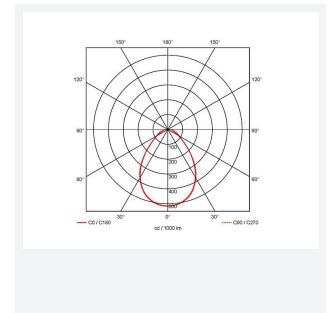

# Pace 1200x300

<b>Category</b>	Commercial Panels
<b>Application</b>	Ancillary, Commercial, Education, Healthcare, Industrial, Retail
<b>Specification</b>	Performance

**Code:** APACLED1/30/CW/OCTO/DM3

- Backlit LED panel suitable for education, commercial and ancillary area applications
- UGR<19 (unified glare rating) compliant luminaire assisting to eliminate glare for visual comfort
- Dimmable and OCTO options available
- Switch Dim, DALI and 0-10V dimming capability using the multi dimmable driver accessories ADDIM/30/MC
- Slimline design allows for installation into shallow ceiling voids
- Cool white, warm white and daylight options
- TPa as standard
- Self-Test Panel Pod and Sensor Pod compatible

GENERAL INFORMATION	
Wattage	27W
Lumens Delivered	3400lm
Lm/W	125lm/W
Beam Angle	80
CRI	80
CCT	4000K
Input	220-240V
Operating Temp	0°C - 40°C
SDCM	3
UGR	19
Cut-Out Size	285x1185mm

TECHNICAL INFORMATION	
Light Source	LED
Colour / Finish	White
IP Rating	IP44
Class Protection	2
Internal / External	Internal
Surface / Recessed / Suspended	Ceiling, Recessed, Suspended
Lumen Depreciation	L80 54,000h
Warranty (Years)	5
CE Mark	Yes
Height	34 mm
Accessories	AIRMLD/POD/3NM/ST, AIRMLD/POD/MWS, APACLED/SK, AERMLD/30/SMF, APRK/30