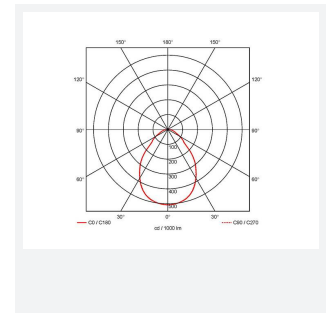

Pace 1200x600

Pace Backlit 1200x600 Panel Warm White OCTO
Code: APACLED1/120/WW/OCTO

Category	Commercial Panels
Application	Ancillary, Commercial, Education, Healthcare, Industrial, Retail
Specification	Performance

GENERAL INFORMATION	
Wattage	46W
Lumens Delivered	5300lm
Lm/W	115lm/W
Beam Angle	80
CRI	80
CCT	3000K
Input	220/240V
Operating Temp	-10°C - 40°C
SDCM	3
UGR	17
Cut-Out Size	585x1185mm

TECHNICAL INFORMATION	
Light Source	LED
Colour / Finish	White
IP Rating	IP44
Class Protection	2
Internal / External	Internal
Surface / Recessed / Suspended	Ceiling, Recessed
Lumen Depreciation	L80 54,000h
Warranty (Years)	5
CE Mark	Yes
Height	35 mm
Accessories	AIRMLD/POD/3NM/ST, AIRMLD/POD/MWS, APACLED/SK, AERMLD/120/SMF, APRK/120