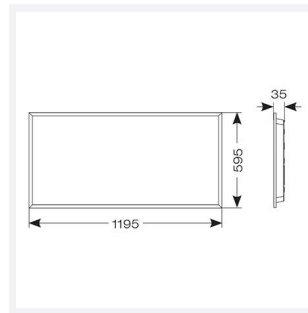

Pace 1200x600

Pace Backlit 1200x600 Panel Warm White OCTO
Code: APACLED1/120/WW/OCTO

Category	Commercial Panels
Application	Ancillary, Commercial, Education, Healthcare, Industrial, Retail
Specification	Performance

GENERAL INFORMATION	
Wattage	46W
Lumens Delivered	5300lm
Lm/W	115lm/W
Beam Angle	80
CRI	80
CCT	3000K
Input	220/240V
Operating Temp	-10°C - 40°C
SDCM	3
UGR	17
Cut-Out Size	585x1185mm

TECHNICAL INFORMATION	
Light Source	LED
Colour / Finish	White
IP Rating	IP44
Class Protection	2
Internal / External	Internal
Surface / Recessed / Suspended	Ceiling, Recessed
Lumen Depreciation	L80 54,000h
Warranty (Years)	5
CE Mark	Yes
Height	35 mm
Accessories	AIRMLD/POD/3NM/ST, AIRMLD/POD/MWS, APACLED/SK, AERMLD/120/SMF, APRK/120