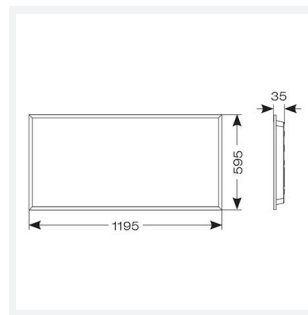

Pace 1200x600

Pace Backlit 1200x600 Panel Warm White OCTO
Code: APACLED1/120/WW/OCTO

Category	Commercial Panels
Application	Ancillary, Commercial, Education, Healthcare, Industrial, Retail
Specification	Performance

GENERAL INFORMATION	
Wattage	46W
Lumens Delivered	5300lm
Lm/W	115lm/W
Beam Angle	80
CRI	80
CCT	3000K
Input	220-240V
Operating Temp	-10°C - 40°C
SDCM	3
UGR	17
Cut-Out Size	585x1185mm

TECHNICAL INFORMATION	
Light Source	LED
Colour / Finish	White
IP Rating	IP44
Class Protection	2
Internal / External	Internal
Surface / Recessed / Suspended	Ceiling, Recessed
Lumen Depreciation	L80 54,000h
Warranty (Years)	5
CE Mark	Yes
Height	35 mm
Accessories	AIRMLD/POD/3NM/ST, AIRMLD/POD/MWS, APACLED/SK, AERMLD/120/SMF, APRK/120