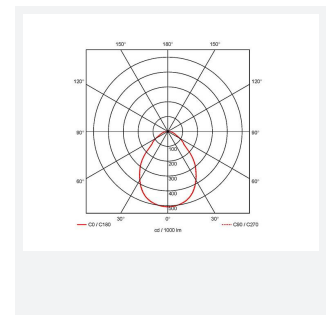

Pace 1200x600

Pace Backlit 1200x600 Panel Warm White OCTO
Code: APACLED1/120/WW/OCTO

Category	Commercial Panels
Application	Ancillary, Commercial, Education, Healthcare, Industrial, Retail
Specification	Performance

GENERAL INFORMATION	
Wattage	46W
Lumens Delivered	5300lm
Lm/W	115lm/W
Beam Angle	80
CRI	80
CCT	3000K
Input	220-240V
Operating Temp	-10°C - 40°C
SDCM	3
UGR	17
Cut-Out Size	585x1185mm

TECHNICAL INFORMATION	
Light Source	LED
Colour / Finish	White
IP Rating	IP44
Class Protection	2
Internal / External	Internal
Surface / Recessed / Suspended	Ceiling, Recessed
Lumen Depreciation	L80 54,000h
Warranty (Years)	5
CE Mark	Yes
Height	35 mm
Accessories	AIRMLD/POD/3NM/ST, AIRMLD/POD/MWS, APACLED/SK, AERMLD/120/SMF, APRK/120