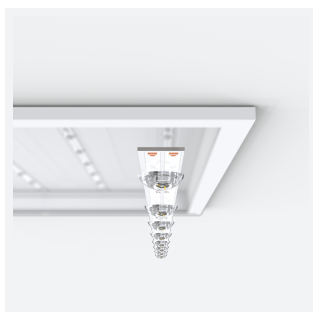

Pace 1200x600

Category Commercial Panels

Application Ancillary, Commercial, Education, Healthcare, Industrial, Retail

Code: APACLED1/120/WW/DM3

- Backlit LED panel suitable for education, commercial and ancillary area applications
- UGR<19 (unified glare rating) compliant luminaire assisting to eliminate glare for visual comfort
- Dimmable and OCTO options available
- Switch Dim, DALI and 0-10V dimming capability using the multi dimmable driver accessories ADDIM/50/MC
- Slimline design allows for installation into shallow ceiling voids
- Cool white, warm white and daylight options
- TPa as standard
- Self-Test Panel Pod and Sensor Pod compatible

GENERAL INFORMATION

Wattage	46W
Lumens Delivered	5300lm
Lm/W	115lm/W
Beam Angle	80
CRI	80
CCT	3000K
Input	220-240V
Operating Temp	0°C - 40°C
SDCM	3
UGR	17

TECHNICAL INFORMATION

Light Source	LED
Colour / Finish	White
IP Rating	IP44
Class Protection	2
Internal / External	Internal
Surface / Recessed / Suspended	Ceiling, Recessed
Lumen Depreciation	L80 54,000h
Warranty (Years)	5
CE Mark	Yes
Height	35 mm