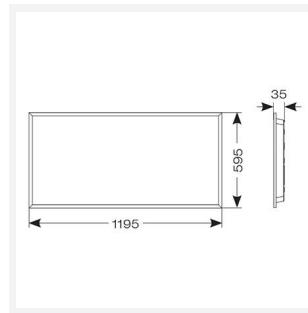

PRODUCT FEATURES

- Backlit LED panel suitable for education, commercial and ancillary area applications
- UGR<19 (unified glare rating) compliant luminaire assisting to eliminate glare for visual comfort
- Dimmable and OCTO options available
- Switch Dim, DALI and 0-10V dimming capability using the multi dimmable driver accessories ADDIM/50/MC
- Slimline design allows for installation into shallow ceiling voids
- Cool white, warm white and daylight options
- TPa as standard
- Self-Test Panel Pod and Sensor Pod compatible

GENERAL INFORMATION	
Wattage	46W
Lumens Delivered	5300lm
Lm/W	115lm/W
Beam Angle	80
CRI	80
CCT	3000K
Input	220/240V
Operating Temp	0°C - 40°C
SDCM	3
UGR	17
Cut-Out Size	585x1185mm

TECHNICAL INFORMATION	
Light Source	LED
Colour / Finish	White
IP Rating	IP44
Class Protection	2
Internal / External	Internal
Surface / Recessed / Suspended	Ceiling, Recessed
Lumen Depreciation	L80 54,000h
Warranty (Years)	5
CE Mark	Yes
Height	35 mm
Accessories	AIRMLD/POD/3NM/ST, AIRMLD/POD/MWS, APACLED/SK, AERMLD/120/SMF, APRK/120