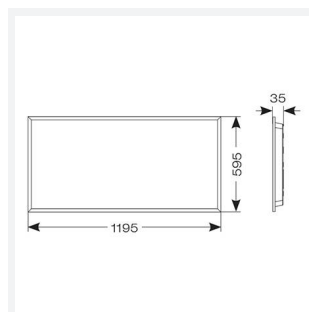

Pace 1200x600

Category Commercial Panels

Application Ancillary, Commercial, Education, Healthcare, Industrial, Retail

Code: APACLED1/120/WW/DM3