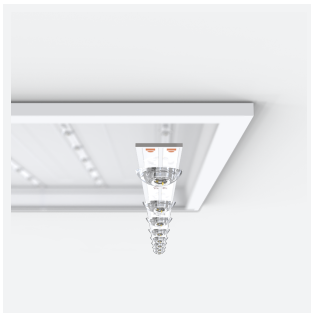

# Pace 1200x600

Pace Backlit 1200x600 Panel Warm White DALI-  
Code: APACLED1/120/WW/DM3

Category	Commercial Panels
Application	Ancillary, Commercial, Education, Healthcare, Industrial, Retail
Specification	Performance

## PRODUCT FEATURES

- Backlit LED panel suitable for education, commercial and ancillary area applications
- UGR<19 (unified glare rating) compliant luminaire assisting to eliminate glare for visual comfort
- Dimmable and OCTO options available
- Switch Dim, DALI and 0-10V dimming capability using the multi dimmable driver accessories ADDIM/50/MC
- Slimline design allows for installation into shallow ceiling voids
- Cool white, warm white and daylight options
- TPa as standard
- Self-Test Panel Pod and Sensor Pod compatible

GENERAL INFORMATION	
Wattage	46W
Lumens Delivered	5300lm
Lm/W	115lm/W
Beam Angle	80
CRI	80
CCT	3000K
Input	220/240V
Operating Temp	0°C - 40°C
SDCM	3
UGR	17
Cut-Out Size	585x1185mm

TECHNICAL INFORMATION	
Light Source	LED
Colour / Finish	White
IP Rating	IP44
Class Protection	2
Internal / External	Internal
Surface / Recessed / Suspended	Ceiling, Recessed
Lumen Depreciation	L80 54,000h
Warranty (Years)	5
CE Mark	Yes
Height	35 mm
Accessories	AIRMLD/POD/3NM/ST, AIRMLD/POD/MWS, APACLED/SK, AERMLD/120/SMF, APRK/120