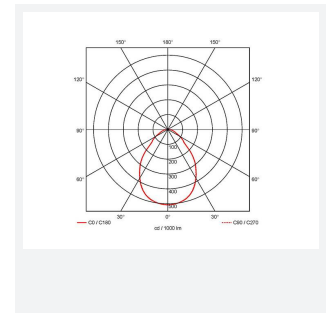

# Pace 1200x600

Pace Backlit 1200x600 Panel Warm White DALI-  
Code: APACLED1/120/WW/DM3

Category	Commercial Panels
Application	Ancillary, Commercial, Education, Healthcare, Industrial, Retail
Specification	Performance

GENERAL INFORMATION	
Wattage	46W
Lumens Delivered	5300lm
Lm/W	115lm/W
Beam Angle	80
CRI	80
CCT	3000K
Input	220/240V
Operating Temp	0°C - 40°C
SDCM	3
UGR	17
Cut-Out Size	585x1185mm

TECHNICAL INFORMATION	
Light Source	LED
Colour / Finish	White
IP Rating	IP44
Class Protection	2
Internal / External	Internal
Surface / Recessed / Suspended	Ceiling, Recessed
Lumen Depreciation	L80 54,000h
Warranty (Years)	5
CE Mark	Yes
Height	35 mm
Accessories	AIRMLD/POD/3NM/ST, AIRMLD/POD/MWS, APACLED/SK, AERMLD/120/SMF, APRK/120