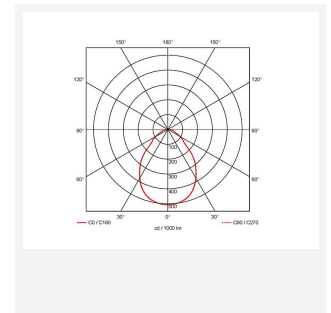

Pace 1200x600

Pace Backlit 1200x600 Panel Daylight OCTO
Code: APACLED1/120/DL/OCTO

Category	Commercial Panels
Application	Ancillary, Commercial, Education, Healthcare, Industrial, Retail
Specification	Performance

GENERAL INFORMATION	
Wattage	46W
Lumens Delivered	5500lm
Lm/W	120lm/W
Beam Angle	80
CRI	80
CCT	6500K
Input	220-240V
Operating Temp	-10°C - 40°C
SDCM	3
UGR	17
Cut-Out Size	585x1185mm

TECHNICAL INFORMATION	
Light Source	LED
Colour / Finish	White
IP Rating	IP44
Class Protection	2
Internal / External	Internal
Surface / Recessed / Suspended	Ceiling, Recessed
Lumen Depreciation	L80 54,000h
Warranty (Years)	5
CE Mark	Yes
Height	35 mm
Accessories	AIRMLD/POD/3NM/ST, AIRMLD/POD/MWS, APACLED/SK, AERMLD/120/SMF, APRK/120