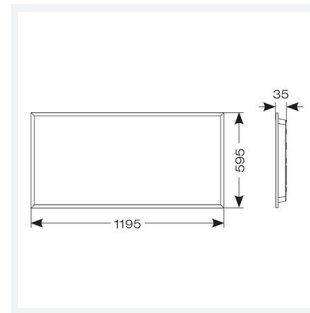

PRODUCT FEATURES

- Backlit LED panel suitable for education, commercial and ancillary area applications
- UGR<19 (unified glare rating) compliant luminaire assisting to eliminate glare for visual comfort
- Dimmable and OCTO options available
- Switch Dim, DALI and 0-10V dimming capability using the multi dimmable driver accessories ADDIM/50/MC
- Slimline design allows for installation into shallow ceiling voids
- Cool white, warm white and daylight options
- TPa as standard
- Self-Test Panel Pod and Sensor Pod compatible

GENERAL INFORMATION	
Wattage	46W
Lumens Delivered	5500lm
Lm/W	120lm/W
Beam Angle	80
CRI	80
CCT	6500K
Input	220-240V
Operating Temp	-10°C - 40°C
SDCM	3
UGR	17
Cut-Out Size	585x1185mm

TECHNICAL INFORMATION	
Light Source	LED
Colour / Finish	White
IP Rating	IP44
Class Protection	2
Internal / External	Internal
Surface / Recessed / Suspended	Ceiling, Recessed
Lumen Depreciation	L80 54,000h
Warranty (Years)	5
CE Mark	Yes
Height	35 mm
Accessories	AIRMLD/POD/3NM/ST, AIRMLD/POD/MWS, APACLED/SK, AERMLD/120/SMF, APRK/120