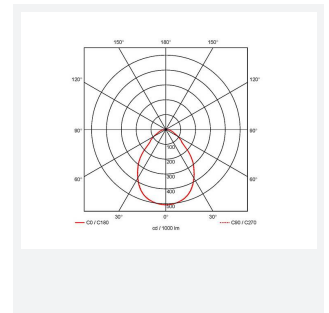

Pace 1200x600

Category	Commercial Panels
Application	Ancillary, Commercial, Education, Healthcare, Industrial, Retail
Specification	Performance

Code: APACLED1/120/DL/OCTO/DM3

- Backlit LED panel suitable for education, commercial and ancillary area applications
- UGR<19 (unified glare rating) compliant luminaire assisting to eliminate glare for visual comfort
- Dimmable and OCTO options available
- Switch Dim, DALI and 0-10V dimming capability using the multi dimmable driver accessories ADDIM/50/MC
- Slimline design allows for installation into shallow ceiling voids
- Cool white, warm white and daylight options
- TPa as standard
- Self-Test Panel Pod and Sensor Pod compatible

GENERAL INFORMATION	
Wattage	46W
Lumens Delivered	5500lm
Lm/W	120lm/W
Beam Angle	80
CRI	80
CCT	6500K
Input	220-240V
Operating Temp	0°C - 40°C
SDCM	3
UGR	17
Cut-Out Size	585x1185mm

TECHNICAL INFORMATION	
Light Source	LED
Colour / Finish	White
IP Rating	IP44
Class Protection	2
Internal / External	Internal
Surface / Recessed / Suspended	Ceiling, Recessed
Lumen Depreciation	L80 54,000h
Warranty (Years)	5
CE Mark	Yes
Height	35 mm
Accessories	AIRMLD/POD/3NM/ST, AIRMLD/POD/MWS, APACLED/SK, AERMLD/120/SMF, APRK/120