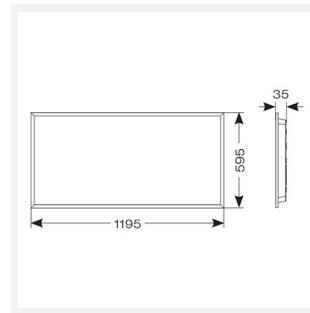

PRODUCT FEATURES

- Backlit LED panel suitable for education, commercial and ancillary area applications
- UGR<19 (unified glare rating) compliant luminaire assisting to eliminate glare for visual comfort
- Dimmable and OCTO options available
- Switch Dim, DALI and 0-10V dimming capability using the multi dimmable driver accessories ADDIM/50/MC
- Slimline design allows for installation into shallow ceiling voids
- Cool white, warm white and daylight options
- TPa as standard
- Self-Test Panel Pod and Sensor Pod compatible

GENERAL INFORMATION	
Wattage	46W
Lumens Delivered	5500lm
Lm/W	120lm/W
Beam Angle	80
CRI	80
CCT	6500K
Input	220/240V
Operating Temp	0°C - 40°C
SDCM	3
UGR	17
Cut-Out Size	585x1185mm

TECHNICAL INFORMATION	
Light Source	LED
Colour / Finish	White
IP Rating	IP44
Class Protection	2
Internal / External	Internal
Surface / Recessed / Suspended	Ceiling, Recessed
Lumen Depreciation	L80 54,000h
Warranty (Years)	5
CE Mark	Yes
Height	35 mm
Accessories	AIRMLD/POD/3NM/ST, AIRMLD/POD/MWS, APACLED/SK, AERMLD/120/SMF, APRK/120