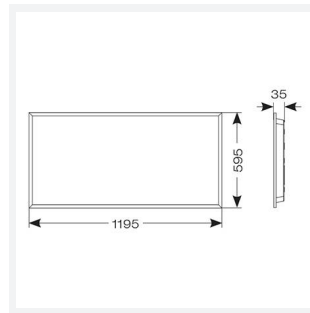

Pace 1200x600

Category	Commercial Panels
Application	Ancillary, Commercial, Education, Healthcare, Industrial, Retail
Specification	Performance

Code: APACLED1/120/DL/OCTO/DM3

- Backlit LED panel suitable for education, commercial and ancillary area applications
- UGR<19 (unified glare rating) compliant luminaire assisting to eliminate glare for visual comfort
- Dimmable and OCTO options available
- Switch Dim, DALI and 0-10V dimming capability using the multi dimmable driver accessories ADDIM/50/MC
- Slimline design allows for installation into shallow ceiling voids
- Cool white, warm white and daylight options
- TPa as standard
- Self-Test Panel Pod and Sensor Pod compatible

GENERAL INFORMATION	
Wattage	46W
Lumens Delivered	5500lm
Lm/W	120lm/W
Beam Angle	80
CRI	80
CCT	6500K
Input	220-240V
Operating Temp	0°C - 40°C
SDCM	3
UGR	17
Cut-Out Size	585x1185mm

TECHNICAL INFORMATION	
Light Source	LED
Colour / Finish	White
IP Rating	IP44
Class Protection	2
Internal / External	Internal
Surface / Recessed / Suspended	Ceiling, Recessed
Lumen Depreciation	L80 54,000h
Warranty (Years)	5
CE Mark	Yes
Height	35 mm
Accessories	AIRMLD/POD/3NM/ST, AIRMLD/POD/MWS, APACLED/SK, AERMLD/120/SMF, APRK/120