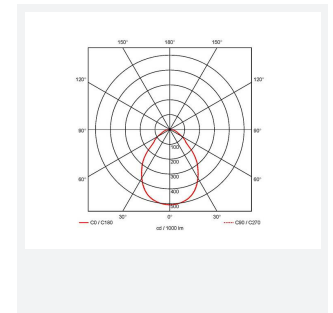

Pace 1200x600

Pace Backlit 1200x600 Panel Daylight OCTO
Code: APACLED1/120/DL/OCTO/DM3

Category	Commercial Panels
Application	Ancillary, Commercial, Education, Healthcare, Industrial, Retail
Specification	Performance

GENERAL INFORMATION	
Wattage	46W
Lumens Delivered	5500lm
Lm/W	120lm/W
Beam Angle	80
CRI	80
CCT	6500K
Input	220/240V
Operating Temp	0°C - 40°C
SDCM	3
UGR	17
Cut-Out Size	585x1185mm

TECHNICAL INFORMATION	
Light Source	LED
Colour / Finish	White
IP Rating	IP44
Class Protection	2
Internal / External	Internal
Surface / Recessed / Suspended	Ceiling, Recessed
Lumen Depreciation	L80 54,000h
Warranty (Years)	5
CE Mark	Yes
Height	35 mm
Accessories	AIRMLD/POD/3NM/ST, AIRMLD/POD/MWS, APACLED/SK, AERMLD/120/SMF, APRK/120