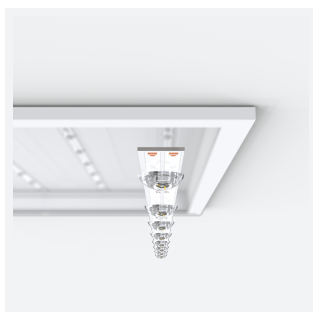

Pace 1200x600

Category Commercial Panels

Application Ancillary, Commercial, Education, Healthcare, Industrial, Retail

Code: APACLED1/120/DL/DM3

- Backlit LED panel suitable for education, commercial and ancillary area applications
- UGR<19 (unified glare rating) compliant luminaire assisting to eliminate glare for visual comfort
- Dimmable and OCTO options available
- Switch Dim, DALI and 0-10V dimming capability using the multi dimmable driver accessories ADDIM/50/MC
- Slimline design allows for installation into shallow ceiling voids
- Cool white, warm white and daylight options
- TPa as standard
- Self-Test Panel Pod and Sensor Pod compatible

GENERAL INFORMATION

Wattage	46W
Lumens Delivered	5500lm
Lm/W	120lm/W
Beam Angle	80
CRI	80
CCT	6500K
Input	220-240V
Operating Temp	0°C - 40°C
SDCM	3
UGR	17

TECHNICAL INFORMATION

Light Source	LED
Colour / Finish	White
IP Rating	IP44
Class Protection	2
Internal / External	Internal
Surface / Recessed / Suspended	Ceiling, Recessed
Lumen Depreciation	L80 54,000h
Warranty (Years)	5
CE Mark	Yes
Height	35 mm