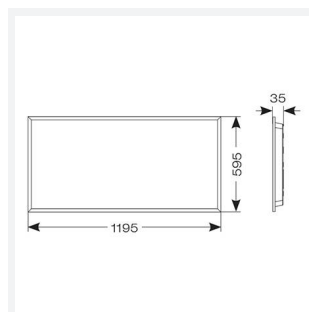

Pace 1200x600

Category Commercial Panels

Application Ancillary, Commercial, Education, Healthcare, Industrial, Retail

Code: APACLED1/120/DL/DM3