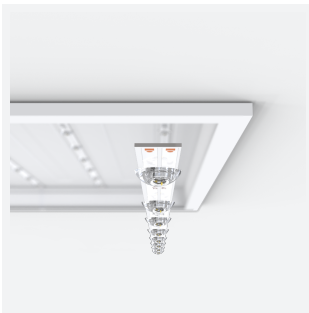

# Pace 1200x600

Pace Backlit 1200x600 Panel Daylight DALI-  
Code: APACLED1/120/DL/DM3

|               |  |
|---------------|--|
| Category      | Commercial Panels  |
| Application   | Ancillary, Commercial, Education, Healthcare, Industrial, Retail |
| Specification | Performance  |

## PRODUCT FEATURES

- Backlit LED panel suitable for education, commercial and ancillary area applications
- UGR<19 (unified glare rating) compliant luminaire assisting to eliminate glare for visual comfort
- Dimmable and OCTO options available
- Switch Dim, DALI and 0-10V dimming capability using the multi dimmable driver accessories ADDIM/50/MC
- Slimline design allows for installation into shallow ceiling voids
- Cool white, warm white and daylight options
- TPa as standard
- Self-Test Panel Pod and Sensor Pod compatible