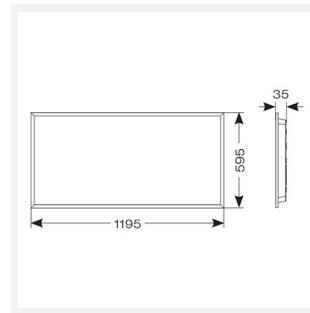

PRODUCT FEATURES

- Backlit LED panel suitable for education, commercial and ancillary area applications
- UGR<19 (unified glare rating) compliant luminaire assisting to eliminate glare for visual comfort
- Dimmable and OCTO options available
- Switch Dim, DALI and 0-10V dimming capability using the multi dimmable driver accessories ADDIM/50/MC
- Slimline design allows for installation into shallow ceiling voids
- Cool white, warm white and daylight options
- TPa as standard
- Self-Test Panel Pod and Sensor Pod compatible

GENERAL INFORMATION	
Wattage	46W
Lumens Delivered	5500lm
Lm/W	120lm/W
Beam Angle	80
CRI	80
CCT	6500K
Input	220/240V
Operating Temp	0°C - 40°C
SDCM	3
UGR	17
Cut-Out Size	585x1185mm
Product Weight without Packaging	5.6 kg

TECHNICAL INFORMATION	
Light Source	LED
Colour / Finish	White
IP Rating	IP44
Class Protection	2
Internal / External	Internal
Surface / Recessed / Suspended	Ceiling, Recessed
Lumen Depreciation	L80 54,000h
Warranty (Years)	5
CE Mark	Yes
Height	35 mm
Accessories	AIRMLD/POD/3NM/ST, AIRMLD/POD/MWS, APACLED/SK, AERMLD/120/SMF, APRK/120