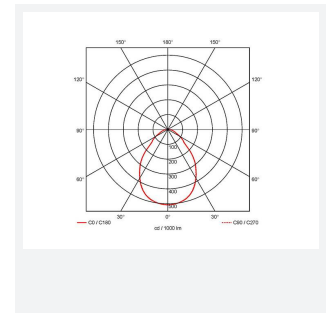

PRODUCT FEATURES

- Backlit LED panel suitable for education, commercial and ancillary area applications
- UGR<19 (unified glare rating) compliant luminaire assisting to eliminate glare for visual comfort
- Dimmable and OCTO options available
- Switch Dim, DALI and 0-10V dimming capability using the multi dimmable driver accessories ADDIM/50/MC
- Slimline design allows for installation into shallow ceiling voids
- Cool white, warm white and daylight options
- TPa as standard
- Self-Test Panel Pod and Sensor Pod compatible

GENERAL INFORMATION	
Wattage	46W
Lumens Delivered	5500lm
Lm/W	120lm/W
Beam Angle	80
CRI	80
CCT	6500K
Input	220/240V
Operating Temp	0°C - 40°C
SDCM	3
UGR	17
Cut-Out Size	585x1185mm
Product Weight without Packaging	5.6 kg

TECHNICAL INFORMATION	
Light Source	LED
Colour / Finish	White
IP Rating	IP44
Class Protection	2
Internal / External	Internal
Surface / Recessed / Suspended	Ceiling, Recessed
Lumen Depreciation	L80 54,000h
Warranty (Years)	5
CE Mark	Yes
Height	35 mm
Accessories	AIRMLD/POD/3NM/ST, AIRMLD/POD/MWS, APACLED/SK, AERMLD/120/SMF, APRK/120