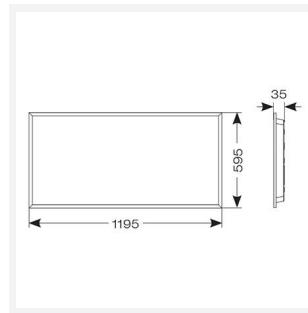

Pace 1200x600

Pace Backlit 1200x600 Panel Cool White OCTO
Code: APACLED1/120/CW/OCTO

Category	Commercial Panels
Application	Ancillary, Commercial, Education, Healthcare, Industrial, Retail
Specification	Performance

GENERAL INFORMATION	
Wattage	46W
Lumens Delivered	5500lm
Lm/W	120lm/W
Beam Angle	80
CRI	80
CCT	4000K
Input	220/240V
Operating Temp	-10°C - 40°C
SDCM	3
UGR	17
Cut-Out Size	585x1185mm
Product Weight without Packaging	5.6 kg

TECHNICAL INFORMATION	
Light Source	LED
Colour / Finish	White
IP Rating	IP44
Class Protection	2
Internal / External	Internal
Surface / Recessed / Suspended	Ceiling, Recessed
Lumen Depreciation	L80 54,000h
Warranty (Years)	5
CE Mark	Yes
Height	35 mm
Accessories	AIRMLD/POD/3NM/ST, AIRMLD/POD/MWS, APACLED/SK, AERMLD/120/SMF, APRK/120