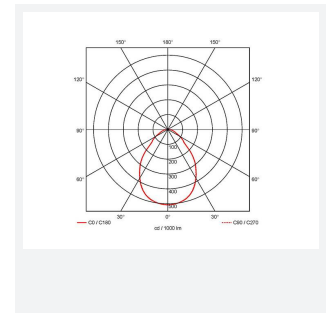

Pace 1200x600

Pace Backlit 1200x600 Panel Cool White OCTO
Code: APACLED1/120/CW/OCTO

Category	Commercial Panels
Application	Ancillary, Commercial, Education, Healthcare, Industrial, Retail
Specification	Performance

GENERAL INFORMATION	
Wattage	46W
Lumens Delivered	5500lm
Lm/W	120lm/W
Beam Angle	80
CRI	80
CCT	4000K
Input	220/240V
Operating Temp	-10°C - 40°C
SDCM	3
UGR	17
Cut-Out Size	585x1185mm
Product Weight without Packaging	5.6 kg

TECHNICAL INFORMATION	
Light Source	LED
Colour / Finish	White
IP Rating	IP44
Class Protection	2
Internal / External	Internal
Surface / Recessed / Suspended	Ceiling, Recessed
Lumen Depreciation	L80 54,000h
Warranty (Years)	5
CE Mark	Yes
Height	35 mm
Accessories	AIRMLD/POD/3NM/ST, AIRMLD/POD/MWS, APACLED/SK, AERMLD/120/SMF, APRK/120