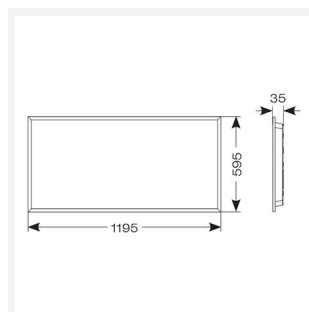

Pace 1200x600

Pace Backlit 1200x600 Panel Cool White OCTO
Code: APACLED1/120/CW/OCTO

Category	Commercial Panels
Application	Ancillary, Commercial, Education, Healthcare, Industrial, Retail
Specification	Performance

GENERAL INFORMATION	
Wattage	46W
Lumens Delivered	5500lm
Lm/W	120lm/W
Beam Angle	80
CRI	80
CCT	4000K
Input	220-240V
Operating Temp	-10°C - 40°C
SDCM	3
UGR	17
Cut-Out Size	585x1185mm
Product Weight without Packaging	5.6 kg

TECHNICAL INFORMATION	
Light Source	LED
Colour / Finish	White
IP Rating	IP44
Class Protection	2
Internal / External	Internal
Surface / Recessed / Suspended	Ceiling, Recessed
Lumen Depreciation	L80 54,000h
Warranty (Years)	5
CE Mark	Yes
Height	35 mm
Accessories	AIRMLD/POD/3NM/ST, AIRMLD/POD/MWS, APACLED/SK, AERMLD/120/SMF, APRK/120