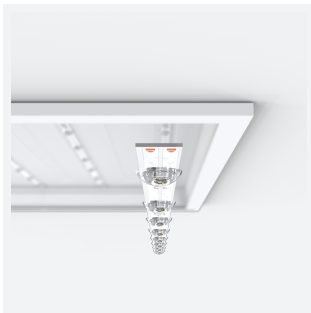

Pace 1200x600

| | |
|----------------------|--|
| Category | Commercial Panels |
| Application | Ancillary, Commercial, Education, Healthcare, Industrial, Retail |
| Specification | Performance |

Code: APACLED1/120/CW/OCTO/DM3

- Backlit LED panel suitable for education, commercial and ancillary area applications
- UGR<19 (unified glare rating) compliant luminaire assisting to eliminate glare for visual comfort
- Dimmable and OCTO options available
- Switch Dim, DALI and 0-10V dimming capability using the multi dimmable driver accessories ADDIM/50/MC
- Slimline design allows for installation into shallow ceiling voids
- Cool white, warm white and daylight options
- TPa as standard
- Self-Test Panel Pod and Sensor Pod compatible