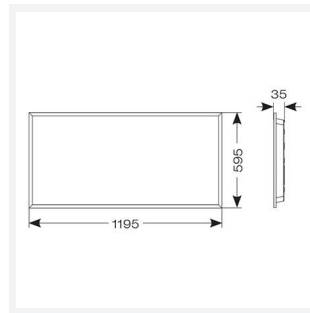

Pace 1200x600

Category	Commercial Panels
Application	Ancillary, Commercial, Education, Healthcare, Industrial, Retail
Specification	Performance

Code: APACLED1/120/CW/OCTO/DM3