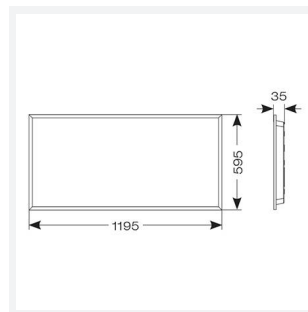

# Pace 1200x600

Pace Backlit 1200x600 Panel Cool White OCTO  
Code: APACLED1/120/CW/OCTO/DM3

Category	Commercial Panels
Application	Ancillary, Commercial, Education, Healthcare, Industrial, Retail
Specification	Performance

GENERAL INFORMATION	
Wattage	46W
Lumens Delivered	5500lm
Lm/W	120lm/W
Beam Angle	80
CRI	80
CCT	4000K
Input	220/240V
Operating Temp	0°C - 40°C
SDCM	3
UGR	17
Cut-Out Size	585x1185mm

TECHNICAL INFORMATION	
Light Source	LED
Colour / Finish	White
IP Rating	IP44
Class Protection	2
Internal / External	Internal
Surface / Recessed / Suspended	Ceiling, Recessed
Lumen Depreciation	L80 54,000h
Warranty (Years)	5
CE Mark	Yes
Height	35 mm
Accessories	AIRMLD/POD/3NM/ST, AIRMLD/POD/MWS, APACLED/SK, AERMLD/120/SMF, APRK/120