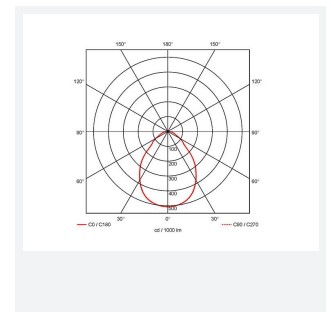

# Pace 1200x600

Pace Backlit 1200x600 Panel Cool White OCTO  
Code: APACLED1/120/CW/OCTO/DM3

Category	Commercial Panels
Application	Ancillary, Commercial, Education, Healthcare, Industrial, Retail
Specification	Performance

GENERAL INFORMATION	
Wattage	46W
Lumens Delivered	5500lm
Lm/W	120lm/W
Beam Angle	80
CRI	80
CCT	4000K
Input	220/240V
Operating Temp	0°C - 40°C
SDCM	3
UGR	17
Cut-Out Size	585x1185mm

TECHNICAL INFORMATION	
Light Source	LED
Colour / Finish	White
IP Rating	IP44
Class Protection	2
Internal / External	Internal
Surface / Recessed / Suspended	Ceiling, Recessed
Lumen Depreciation	L80 54,000h
Warranty (Years)	5
CE Mark	Yes
Height	35 mm
Accessories	AIRMLD/POD/3NM/ST, AIRMLD/POD/MWS, APACLED/SK, AERMLD/120/SMF, APRK/120