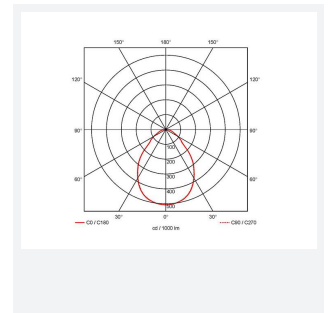

Pace 1200x600

| | |
|----------------------|--|
| Category | Commercial Panels |
| Application | Ancillary, Commercial, Education, Healthcare, Industrial, Retail |
| Specification | Performance |

Code: APACLED1/120/CW/OCTO/DM3

GENERAL INFORMATION

| | |
|------------------|------------|
| Wattage | 46W |
| Lumens Delivered | 5500lm |
| Lm/W | 120lm/W |
| Beam Angle | 80 |
| CRI | 80 |
| CCT | 4000K |
| Input | 220-240V |
| Operating Temp | 0°C - 40°C |
| SDCM | 3 |
| UGR | 17 |
| Cut-Out Size | 585x1185mm |

TECHNICAL INFORMATION

| | |
|--------------------------------|---|
| Light Source | LED |
| Colour / Finish | White |
| IP Rating | IP44 |
| Class Protection | 2 |
| Internal / External | Internal |
| Surface / Recessed / Suspended | Ceiling, Recessed |
| Lumen Depreciation | L80 54,000h |
| Warranty (Years) | 5 |
| CE Mark | Yes |
| Height | 35 mm |
| Accessories | AIRMLD/POD/3NM/ST, AIRMLD/POD/MWS, APACLED/SK, AERMLD/120/SMF, APRK/120 |