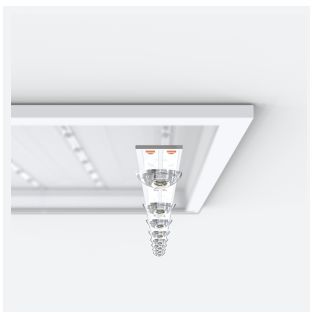

# Pace 1200x600

Pace Backlit 1200x600 Panel Cool White OCTO  
Code: APACLED1/120/CW/OCTO/DM3

Category	Commercial Panels
Application	Ancillary, Commercial, Education, Healthcare, Industrial, Retail
Specification	Performance

## PRODUCT FEATURES

- Backlit LED panel suitable for education, commercial and ancillary area applications
- UGR<19 (unified glare rating) compliant luminaire assisting to eliminate glare for visual comfort
- Dimmable and OCTO options available
- Switch Dim, DALI and 0-10V dimming capability using the multi dimmable driver accessories ADDIM/50/MC
- Slimline design allows for installation into shallow ceiling voids
- Cool white, warm white and daylight options
- TPa as standard
- Self-Test Panel Pod and Sensor Pod compatible

GENERAL INFORMATION	
Wattage	46W
Lumens Delivered	5500lm
Lm/W	120lm/W
Beam Angle	80
CRI	80
CCT	4000K
Input	220/240V
Operating Temp	0°C - 40°C
SDCM	3
UGR	17
Cut-Out Size	585x1185mm

TECHNICAL INFORMATION	
Light Source	LED
Colour / Finish	White
IP Rating	IP44
Class Protection	2
Internal / External	Internal
Surface / Recessed / Suspended	Ceiling, Recessed
Lumen Depreciation	L80 54,000h
Warranty (Years)	5
CE Mark	Yes
Height	35 mm
Accessories	AIRMLD/POD/3NM/ST, AIRMLD/POD/MWS, APACLED/SK, AERMLD/120/SMF, APRK/120