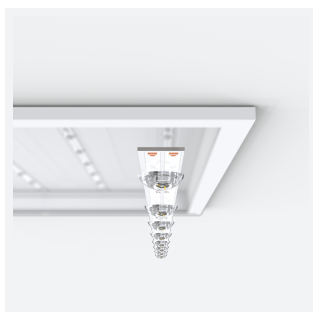

Pace 1200x600

Category Commercial Panels

Application Ancillary, Commercial, Education, Healthcare, Industrial, Retail

Code: APACLED1/120/CW/DM3

- Backlit LED panel suitable for education, commercial and ancillary area applications
- UGR<19 (unified glare rating) compliant luminaire assisting to eliminate glare for visual comfort
- Dimmable and OCTO options available
- Switch Dim, DALI and 0-10V dimming capability using the multi dimmable driver accessories ADDIM/50/MC
- Slimline design allows for installation into shallow ceiling voids
- Cool white, warm white and daylight options
- TPa as standard
- Self-Test Panel Pod and Sensor Pod compatible

GENERAL INFORMATION

Wattage	46W
Lumens Delivered	5500lm
Lm/W	120lm/W
Beam Angle	80
CRI	80
CCT	4000K
Input	220-240V
Operating Temp	0°C - 40°C
SDCM	3
UGR	17

TECHNICAL INFORMATION

Light Source	LED
Colour / Finish	White
IP Rating	IP44
Class Protection	2
Internal / External	Internal
Surface / Recessed / Suspended	Ceiling, Recessed
Lumen Depreciation	L80 54,000h
Warranty (Years)	5
CE Mark	Yes
Height	35 mm