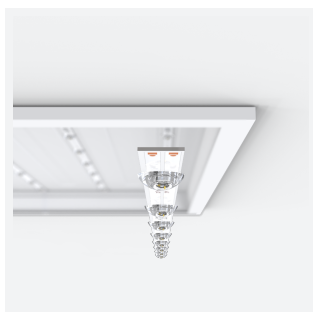

Pace 1200x600

Pace Backlit 1200x600 Panel Cool White DALI-
Code: APACLED1/120/CW/DM3

Category	Commercial Panels
Application	Ancillary, Commercial, Education, Healthcare, Industrial, Retail
Specification	Performance

PRODUCT FEATURES

- Backlit LED panel suitable for education, commercial and ancillary area applications
- UGR<19 (unified glare rating) compliant luminaire assisting to eliminate glare for visual comfort
- Dimmable and OCTO options available
- Switch Dim, DALI and 0-10V dimming capability using the multi dimmable driver accessories ADDIM/50/MC
- Slimline design allows for installation into shallow ceiling voids
- Cool white, warm white and daylight options
- TPa as standard
- Self-Test Panel Pod and Sensor Pod compatible

GENERAL INFORMATION	
Wattage	46W
Lumens Delivered	5500lm
Lm/W	120lm/W
Beam Angle	80
CRI	80
CCT	4000K
Input	220/240V
Operating Temp	0°C - 40°C
SDCM	3
UGR	17
Cut-Out Size	585x1185mm
Product Weight without Packaging	0.35 kg