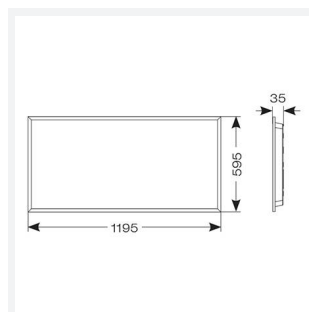

Pace 1200x600

Category Commercial Panels

Application Ancillary, Commercial, Education, Healthcare, Industrial, Retail

Code: APACLED1/120/CW/DM3