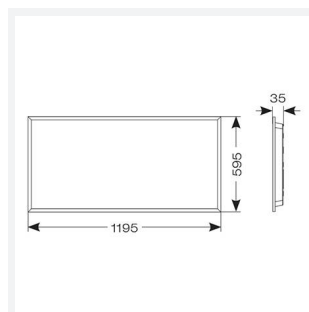

PRODUCT FEATURES

- Backlit LED panel suitable for education, commercial and ancillary area applications
- UGR<19 (unified glare rating) compliant luminaire assisting to eliminate glare for visual comfort
- Dimmable and OCTO options available
- Switch Dim, DALI and 0-10V dimming capability using the multi dimmable driver accessories ADDIM/50/MC
- Slimline design allows for installation into shallow ceiling voids
- Cool white, warm white and daylight options
- TPa as standard
- Self-Test Panel Pod and Sensor Pod compatible

GENERAL INFORMATION	
Wattage	46W
Lumens Delivered	5500lm
Lm/W	120lm/W
Beam Angle	80
CRI	80
CCT	4000K
Input	220/240V
Operating Temp	0°C - 40°C
SDCM	3
UGR	17
Cut-Out Size	585x1185mm
Product Weight without Packaging	0.35 kg

TECHNICAL INFORMATION	
Light Source	LED
Colour / Finish	White
IP Rating	IP44
Class Protection	2
Internal / External	Internal
Surface / Recessed / Suspended	Ceiling, Recessed
Lumen Depreciation	L80 54,000h
Warranty (Years)	5
CE Mark	Yes
Height	35 mm
Accessories	AIRMLD/POD/3NM/ST, AIRMLD/POD/MWS, APACLED/SK, AERMLD/120/SMF, APRK/120