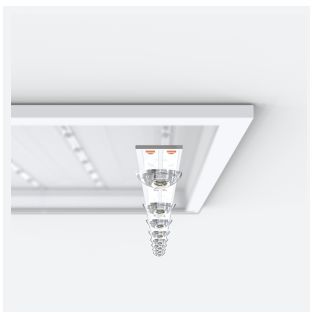

# Pace CCT 600x600

Pace Backlit CCT 600x600 Panel Low Output DALI-  
Code: APAC2/60/1/LO/CCT/DM3

Category	Commercial Panels
Application	Ancillary, Commercial, Education, Healthcare, Industrial, Retail
Specification	Performance

## PRODUCT FEATURES

- Backlit LED panel suitable for education, commercial and ancillary area applications
- Integral switch allows the installer a choice of 3000K, 4000K and 6500K colour temperature
- TPa as standard
- Self-Test Panel Pod and Sensor Pod compatible
- Slimline design allows for installation into shallow ceiling voids
- Dimmable and OCTO options available
- Switch Dim, DALI and 0-10V dimming capability using the multi dimmable driver accessories ADDIM/30/MC

GENERAL INFORMATION	
Wattage	20W
Lumens Delivered	2500lm (4000K)
Lm/W	125lm/W
Beam Angle	110
CRI	80
CCT	3000/4000/6500K
Input	220/240V
Operating Temp	0°C - 40°C
UGR	20
Cut-Out Size	585x585mm

TECHNICAL INFORMATION	
Light Source	LED
Colour / Finish	White
IP Rating	IP40
Class Protection	2
Internal / External	Internal
Surface / Recessed / Suspended	Ceiling, Recessed, Suspended
Lumen Depreciation	L80 60,000h
Warranty (Years)	5
CE Mark	Yes
Height	32 mm