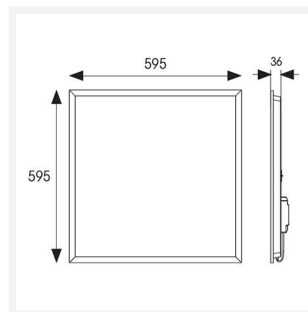

PRODUCT FEATURES

- Backlit LED panel suitable for education, commercial and ancillary area applications
- Integral switch allows the installer a choice of 3000K, 4000K and 6500K colour temperature
- TPa as standard
- Self-Test Panel Pod and Sensor Pod compatible
- Slimline design allows for installation into shallow ceiling voids
- Dimmable and OCTO options available
- Switch Dim, DALI and 0-10V dimming capability using the multi dimmable driver accessories ADDIM/30/MC

GENERAL INFORMATION	
Wattage	20W
Lumens Delivered	2500lm (4000K)
Lm/W	125lm/W
Beam Angle	110
CRI	80
CCT	3000/4000/6500K
Input	220/240V
Operating Temp	0°C - 40°C
UGR	20
Cut-Out Size	585x585mm

TECHNICAL INFORMATION	
Light Source	LED
Colour / Finish	White
IP Rating	IP40
Class Protection	2
Internal / External	Internal
Surface / Recessed / Suspended	Ceiling, Recessed, Suspended
Lumen Depreciation	L80 60,000h
Warranty (Years)	5
CE Mark	Yes
Height	32 mm