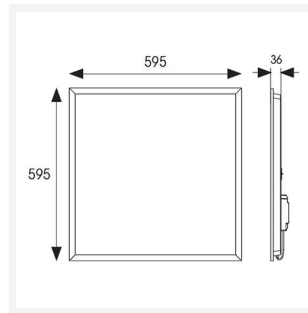

# Pace CCT 600x600

Pace Backlit CCT 600x600 Panel Low Output 1-  
Code: APAC2/60/1/LO/CCT/DD4

Category	Commercial Panels
Application	Ancillary, Commercial, Education, Healthcare, Industrial, Retail
Specification	Performance

GENERAL INFORMATION	
Wattage	20W
Lumens Delivered	2500lm (4000K)
Lm/W	125lm/W
Beam Angle	110
CRI	80
CCT	3000/4000/6500K
Input	220/240V
Operating Temp	-20°C - 40°C
UGR	20
Cut-Out Size	585x585mm

TECHNICAL INFORMATION	
Light Source	LED
Colour / Finish	White
IP Rating	IP40
Class Protection	2
Internal / External	Internal
Surface / Recessed / Suspended	Ceiling, Recessed, Suspended
Lumen Depreciation	L80 60,000h
Warranty (Years)	5
CE Mark	Yes
Height	32 mm