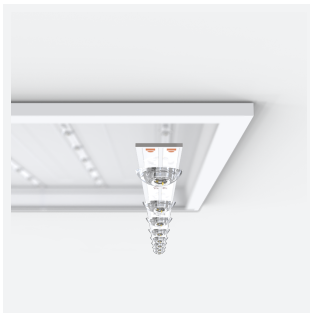

# Pace CCT 600x600

Pace Backlit CCT 600x600 Panel Low Output 1-  
Code: APAC2/60/1/LO/CCT/DD4/DM3

Category	Commercial Panels
Application	Ancillary, Commercial, Education, Healthcare, Industrial, Retail
Specification	Performance

## PRODUCT FEATURES

- Backlit LED panel suitable for education, commercial and ancillary area applications
- Integral switch allows the installer a choice of 3000K, 4000K and 6500K colour temperature
- TPa as standard
- Self-Test Panel Pod and Sensor Pod compatible
- Slimline design allows for installation into shallow ceiling voids
- Dimmable and OCTO options available
- Switch Dim, DALI and 0-10V dimming capability using the multi dimmable driver accessories ADDIM/30/MC

GENERAL INFORMATION	
Wattage	20W
Lumens Delivered	2500lm (4000K)
Lm/W	125lm/W
Beam Angle	110
CRI	80
CCT	3000/4000/6500K
Input	220-240V
Operating Temp	0°C - 40°C
UGR	20
Cut-Out Size	585x585mm

TECHNICAL INFORMATION	
Light Source	LED
Colour / Finish	White
IP Rating	IP40
Class Protection	2
Internal / External	Internal
Surface / Recessed / Suspended	Ceiling, Recessed, Suspended
Lumen Depreciation	L80 60,000h
Warranty (Years)	5
CE Mark	Yes
Height	32 mm