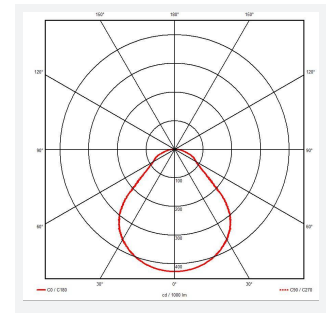

# Pace CCT 600x600

Pace Backlit CCT 600x600 Panel Low Output 1-  
Code: APAC2/60/1/LO/CCT/DD4/DM3

Category	Commercial Panels
Application	Ancillary, Commercial, Education, Healthcare, Industrial, Retail
Specification	Performance

GENERAL INFORMATION	
Wattage	20W
Lumens Delivered	2500lm (4000K)
Lm/W	125lm/W
Beam Angle	110
CRI	80
CCT	3000/4000/6500K
Input	220-240V
Operating Temp	0°C - 40°C
UGR	20
Cut-Out Size	585x585mm

TECHNICAL INFORMATION	
Light Source	LED
Colour / Finish	White
IP Rating	IP40
Class Protection	2
Internal / External	Internal
Surface / Recessed / Suspended	Ceiling, Recessed, Suspended
Lumen Depreciation	L80 60,000h
Warranty (Years)	5
CE Mark	Yes
Height	32 mm