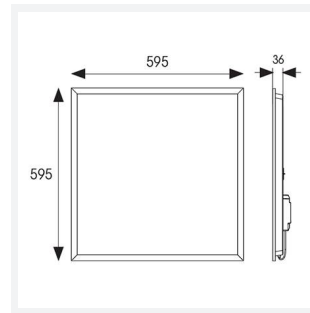

PRODUCT FEATURES

- Backlit LED panel suitable for education, commercial and ancillary area applications
- Integral switch allows the installer a choice of 3000K, 4000K and 6500K colour temperature
- TPa as standard
- Self-Test Panel Pod and Sensor Pod compatible
- Slimline design allows for installation into shallow ceiling voids
- Dimmable and OCTO options available
- Switch Dim, DALI and 0-10V dimming capability using the multi dimmable driver accessories ADDIM/30/MC

GENERAL INFORMATION	
Wattage	20W
Lumens Delivered	2500lm (4000K)
Lm/W	125lm/W
Beam Angle	110
CRI	80
CCT	3000/4000/6500K
Input	220-240V
Operating Temp	0°C - 40°C
UGR	20
Cut-Out Size	585x585mm

TECHNICAL INFORMATION	
Light Source	LED
Colour / Finish	White
IP Rating	IP40
Class Protection	2
Internal / External	Internal
Surface / Recessed / Suspended	Ceiling, Recessed, Suspended
Lumen Depreciation	L80 60,000h
Warranty (Years)	5
CE Mark	Yes
Height	32 mm