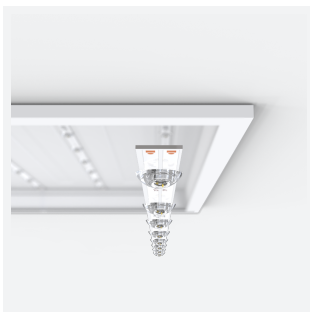

# Pace CCT 600x600

Pace Backlit CCT 600x600 Panel Low Output 1-  
Code: APAC2/60/1/LO/CCT/DD4/DM3

Category	Commercial Panels
Application	Ancillary, Commercial, Education, Healthcare, Industrial, Retail
Specification	Performance

## PRODUCT FEATURES

- Backlit LED panel suitable for education, commercial and ancillary area applications
- Integral switch allows the installer a choice of 3000K, 4000K and 6500K colour temperature
- TPa as standard
- Self-Test Panel Pod and Sensor Pod compatible
- Slimline design allows for installation into shallow ceiling voids
- Dimmable and OCTO options available
- Switch Dim, DALI and 0-10V dimming capability using the multi dimmable driver accessories ADDIM/30/MC

GENERAL INFORMATION	
Wattage	20W
Lumens Delivered	2500lm (4000K)
Lm/W	125lm/W
Beam Angle	110
CRI	80
CCT	3000/4000/6500K
Input	220/240V
Operating Temp	0°C - 40°C
UGR	20
Cut-Out Size	585x585mm

TECHNICAL INFORMATION	
Light Source	LED
Colour / Finish	White
IP Rating	IP40
Class Protection	2
Internal / External	Internal
Surface / Recessed / Suspended	Ceiling, Recessed, Suspended
Lumen Depreciation	L80 60,000h
Warranty (Years)	5
CE Mark	Yes
Height	32 mm