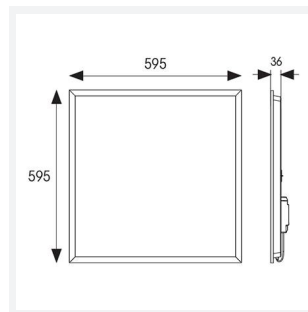

# Pace CCT 600x600

Pace Backlit CCT 600x600 Panel Low Output 1-  
Code: APAC2/60/1/LO/CCT/DD4/DM3

Category	Commercial Panels
Application	Ancillary, Commercial, Education, Healthcare, Industrial, Retail
Specification	Performance

GENERAL INFORMATION	
Wattage	20W
Lumens Delivered	2500lm (4000K)
Lm/W	125lm/W
Beam Angle	110
CRI	80
CCT	3000/4000/6500K
Input	220/240V
Operating Temp	0°C - 40°C
UGR	20
Cut-Out Size	585x585mm

TECHNICAL INFORMATION	
Light Source	LED
Colour / Finish	White
IP Rating	IP40
Class Protection	2
Internal / External	Internal
Surface / Recessed / Suspended	Ceiling, Recessed, Suspended
Lumen Depreciation	L80 60,000h
Warranty (Years)	5
CE Mark	Yes
Height	32 mm