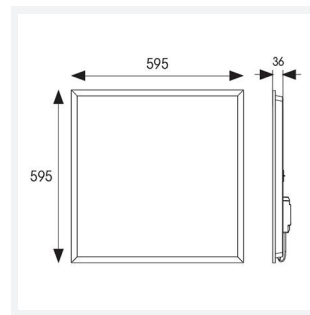

PRODUCT FEATURES

- Backlit LED panel suitable for education, commercial and ancillary area applications
- Integral switch allows the installer a choice of 3000K, 4000K and 6500K colour temperature
- TPa as standard
- Self-Test Panel Pod and Sensor Pod compatible
- Slimline design allows for installation into shallow ceiling voids
- Dimmable and OCTO options available
- Switch Dim, DALI and 0-10V dimming capability using the multi dimmable driver accessories ADDIM/30/MC

GENERAL INFORMATION	
Wattage	20W
Lumens Delivered	2500lm (4000K)
Lm/W	125lm/W
Beam Angle	110
CRI	80
CCT	3000/4000/6500K
Input	220/240V
Operating Temp	0°C - 40°C
UGR	20
Cut-Out Size	585x585mm

TECHNICAL INFORMATION	
Light Source	LED
Colour / Finish	White
IP Rating	IP40
Class Protection	2
Internal / External	Internal
Surface / Recessed / Suspended	Ceiling, Recessed, Suspended
Lumen Depreciation	L80 60,000h
Warranty (Years)	5
CE Mark	Yes
Height	32 mm