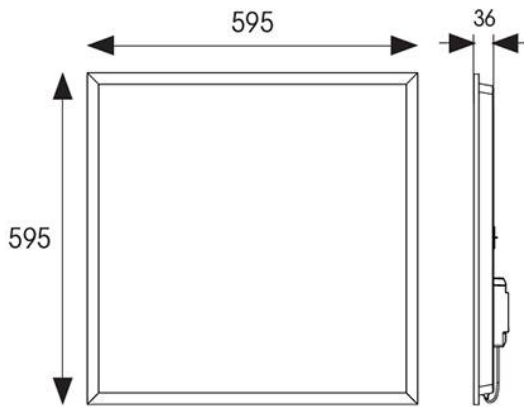

Pace CCT 600x600

Pace Backlit CCT 600x600 Panel OCTO Smart Control
Code: APAC2/60/1/CCT/OCTO