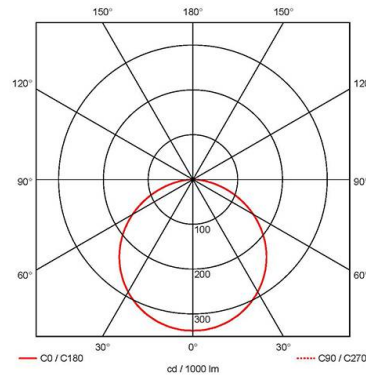

Pace CCT 600x600

Pace Backlit CCT 600x600 Panel OCTO Smart Control
Code: APAC2/60/1/CCT/OCTO