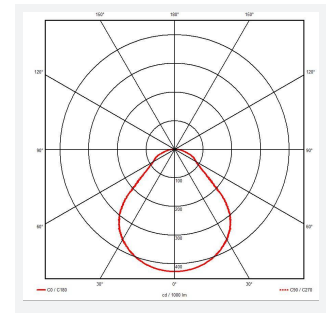

Pace CCT MultiWattage 600x600 UGR<19

Category Commercial Panels

Application Ancillary, Commercial, Education, Healthcare, Industrial, Retail

Code: APAC1/60/1

- Backlit LED panel suitable for education, commercial and ancillary area applications
- CCT selectable between 3000K, 4000K and 6500K and power selectable; offering a choice of 3 outputs, in one luminaire
- Dimmable and OCTO options available
- Switch Dim, DALI and 0-10V dimming capability using the multi dimmable driver accessories ADDIM/30/MC
- Slimline design allows for installation into shallow ceiling voids
- UGR<19 (unified glare rating) compliant luminaire assisting to eliminate glare for visual comfort
- TPa as standard
- Self-Test Panel Pod and Sensor Pod compatible

GENERAL INFORMATION

Wattage	20W - 30W
Lumens Delivered	2500lm - 3700lm(4000K)
Lm/W	125lm/W (4000K)
Beam Angle	90
CRI	80
CCT	3000K-4000K-6500K
Input	220-240V
Operating Temp	-20°C - 40°C
SDCM	3
UGR	19

TECHNICAL INFORMATION