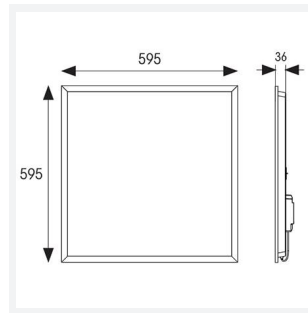

Pace CCT MultiWattage 600x600 UGR<19

Category Commercial Panels

Application Ancillary, Commercial, Education, Healthcare, Industrial, Retail

Code: APAC1/60/1

- Backlit LED panel suitable for education, commercial and ancillary area applications
- CCT selectable between 3000K, 4000K and 6500K and power selectable; offering a choice of 3 outputs, in one luminaire
- Dimmable and OCTO options available
- Switch Dim, DALI and 0-10V dimming capability using the multi dimmable driver accessories ADDIM/30/MC
- Slimline design allows for installation into shallow ceiling voids
- UGR<19 (unified glare rating) compliant luminaire assisting to eliminate glare for visual comfort
- TPa as standard
- Self-Test Panel Pod and Sensor Pod compatible