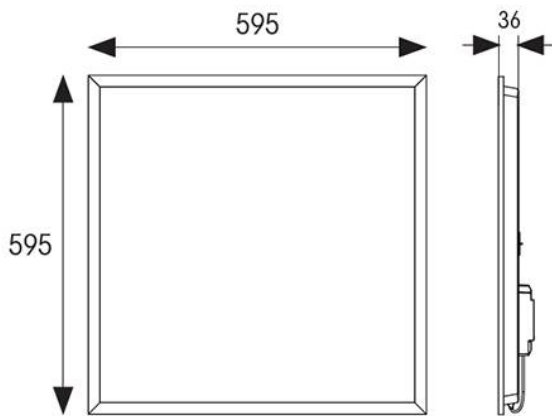

Pace CCT MultiWattage 600x600 UGR<19

Pace Backlit CCT Multi Wattage 600x600 Panel UGR<19

Code: APAC1/60/1

ACCESSORIES

APOD/1/3NM/DA	Panel Pod PRO DALI
APACLED/SK	Pace Backlit Suspension Kit
APRK/60	600x600 Plasterboard Recessed Kit
AARX60K/1	ARX 600x600 Anti-Ligature Kit
ADDIM/30/MC	Multi-current Dimmable Driver 30W
AIRMLD/POD/3NM/ST	Panel Pod Self-Test Emergency
AIRMLD/POD/MWS	Panel Pod Sensor
ASRF/60/1	600x600 Skylight Recessed Frame
ASMF60/2	Surface Mounted Frame 600x600x80