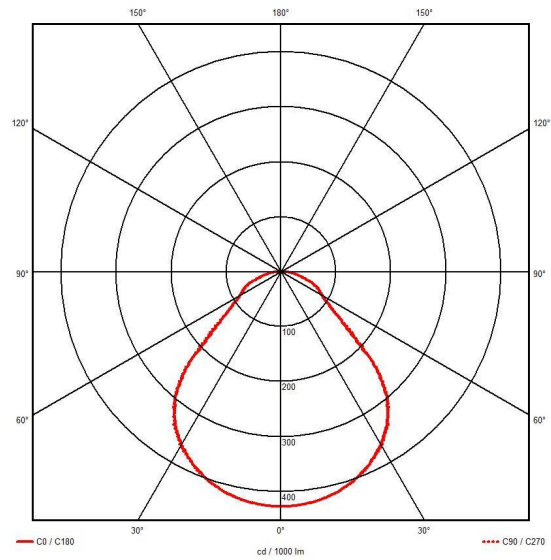

Pace CCT MultiWattage 600x600 UGR<19

Pace Backlit CCT Multi Wattage 600x600 Panel UGR<19

Code: APAC1/60/1

ACCESSORIES

APOD/1/3NM/DA	Panel Pod PRO DALI
APACLED/SK	Pace Backlit Suspension Kit
APRK/60	600x600 Plasterboard Recessed Kit
AARX60K/1	ARX 600x600 Anti-Ligature Kit
ADDIM/30/MC	Multi-current Dimmable Driver 30W
AIRMLD/POD/3NM/ST	Panel Pod Self-Test Emergency
AIRMLD/POD/MWS	Panel Pod Sensor
ASRF/60/1	600x600 Skylight Recessed Frame
ASMF60/2	Surface Mounted Frame 600x600x80