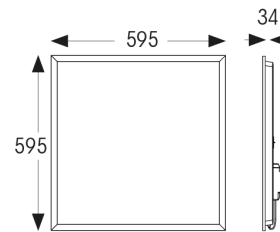

- Backlit LED panel suitable for education, commercial and ancillary area applications
- UGR<19 (unified glare rating) compliant luminaire assisting to eliminate glare for visual comfort
- One product provides complete control of colour temperature selection, ranging between 2700K and 6500K. Colour selection achieved via the Casambi App
- Self-Test Panel Pod and Sensor Pod compatible
- Slimline design allows for installation into shallow ceiling voids
- TPa as standard
- Full dimming control and circadian rhythm option via Casambi App

GENERAL INFORMATION	
Wattage	40W
Lumens Delivered	3600lm - 4000lm (2700K - 6500K)
Lm/W	100lm/w
Beam Angle	90
CRI	80
CCT	3000/4000/6500K
Input	220-240V
Operating Temp	-20°C - 40°C
SDCM	3
UGR	18
Cut-Out Size	585x585mm
Product Weight without Packaging	1.65 kg

TECHNICAL INFORMATION	
Light Source	LED
Colour / Finish	White
IP Rating	IP44
Class Protection	2
Internal / External	Internal
Surface / Recessed / Suspended	Ceiling, Recessed, Suspended
Lumen Depreciation	L80 60,000h
Warranty (Years)	5
CE Mark	Yes
Height	32 mm