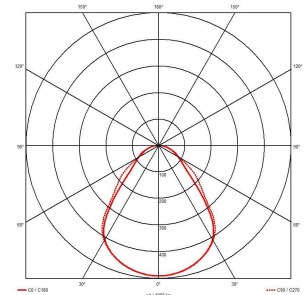

- Backlit LED panel suitable for education, commercial and ancillary area applications
- UGR<19 (unified glare rating) compliant luminaire assisting to eliminate glare for visual comfort
- One product provides complete control of colour temperature selection, ranging between 2700K and 6500K. Colour selection achieved via the Casambi App
- Self-Test Panel Pod and Sensor Pod compatible
- Slimline design allows for installation into shallow ceiling voids
- TPa as standard
- Full dimming control and circadian rhythm option via Casambi App

GENERAL INFORMATION	
Wattage	40W
Lumens Delivered	3600lm - 4000lm (2700K - 6500K)
Lm/W	100lm/w
Beam Angle	90
CRI	80
CCT	3000/4000/6500K
Input	220-240V
Operating Temp	-20°C - 40°C
SDCM	3
UGR	18
Cut-Out Size	585x585mm
Product Weight without Packaging	1.65 kg

TECHNICAL INFORMATION	
Light Source	LED
Colour / Finish	White
IP Rating	IP44
Class Protection	2
Internal / External	Internal
Surface / Recessed / Suspended	Ceiling, Recessed, Suspended
Lumen Depreciation	L80 60,000h
Warranty (Years)	5
CE Mark	Yes
Height	32 mm