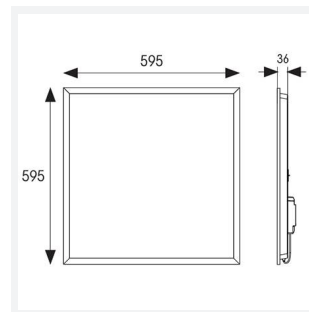

Pace CCT MultiWattage 600x600 UGR<19

Code: APAC1/60/1/OCTO

Category	Commercial Panels
Application	Ancillary, Commercial, Education, Healthcare, Industrial, Retail

- Backlit LED panel suitable for education, commercial and ancillary area applications
- CCT selectable between 3000K, 4000K and 6500K and power selectable; offering a choice of 3 outputs, in one luminaire
- Dimmable and OCTO options available
- Switch Dim, DALI and 0-10V dimming capability using the multi dimmable driver accessories ADDIM/30/MC
- Slimline design allows for installation into shallow ceiling voids
- UGR<19 (unified glare rating) compliant luminaire assisting to eliminate glare for visual comfort
- TPa as standard
- Self-Test Panel Pod and Sensor Pod compatible

GENERAL INFORMATION	
Wattage	20W - 30W
Lumens Delivered	2500lm - 3700lm(4000K)
Lm/W	125lm/W (4000K)
Beam Angle	90
CRI	80
CCT	3000K-4000K-6500K
Input	220-240V
Operating Temp	-20°C - 40°C
SDCM	3
UGR	19

TECHNICAL INFORMATION	
Light Source	LED
Colour / Finish	White
IP Rating	IP40
Class Protection	2
Internal / External	Internal
Lumen Depreciation	L80 60,000h
Warranty (Years)	5
CE Mark	Yes