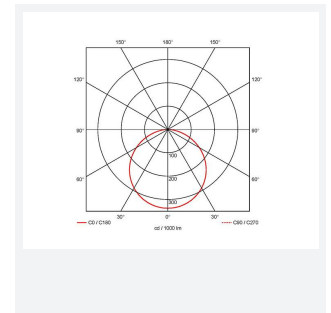

# Pace CCT MultiWattage 600x600 UGR<19

Pace Backlit CCT Multi Wattage 600x600 Panel  
Code: APAC1/60/1/OCTO

Category	Commercial Panels
Application	Ancillary, Commercial, Education, Healthcare, Industrial, Retail
Specification	Performance

GENERAL INFORMATION	
Wattage	20W - 30W
Lumens Delivered	2500lm - 3700lm(4000K)
Lm/W	125lm/W (4000K)
Beam Angle	90
CRI	80
CCT	3000K-4000K-6500K
Input	220/240V
Operating Temp	-20°C - 40°C
SDCM	3
UGR	19
Cut-Out Size	585x585mm
Energy efficiency class	E
Product Weight without Packaging	2.023 kg