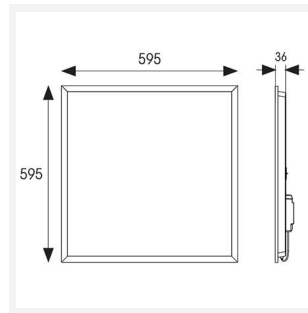

PRODUCT FEATURES

- Backlit LED panel suitable for education, commercial and ancillary area applications
- CCT selectable between 3000K, 4000K and 6500K and power selectable; offering a choice of 3 outputs, in one luminaire
- Dimmable and OCTO options available
- Switch Dim, DALI and 0-10V dimming capability using the multi dimmable driver accessories ADDIM/30/MC
- Slimline design allows for installation into shallow ceiling voids
- UGR<19 (unified glare rating) compliant luminaire assisting to eliminate glare for visual comfort
- TPa as standard
- Self-Test Panel Pod and Sensor Pod compatible

GENERAL INFORMATION	
Wattage	20W - 30W
Lumens Delivered	2500lm - 3700lm(4000K)
Lm/W	125lm/W (4000K)
Beam Angle	90
CRI	80
CCT	3000K-4000K-6500K
Input	220/240V
Operating Temp	-20°C - 40°C
SDCM	3
UGR	19
Cut-Out Size	585x585mm
Energy efficiency class	E
Product Weight without Packaging	2.023 kg

TECHNICAL INFORMATION	
Light Source	LED
Colour / Finish	White
IP Rating	IP40
Class Protection	2
Internal / External	Internal
Lumen Depreciation	L80 60,000h
Warranty (Years)	5
CE Mark	Yes