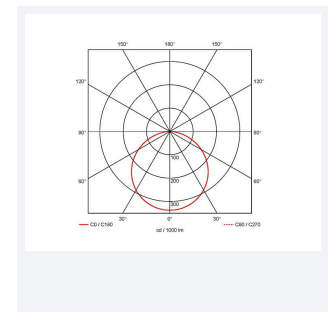

Pace CCT MultiWattage 600x600 UGR<19

Code: APAC1/60/1/OCTO

Category	Commercial Panels
Application	Ancillary, Commercial, Education, Healthcare, Industrial, Retail

- Backlit LED panel suitable for education, commercial and ancillary area applications
- CCT selectable between 3000K, 4000K and 6500K and power selectable; offering a choice of 3 outputs, in one luminaire
- Dimmable and OCTO options available
- Switch Dim, DALI and 0-10V dimming capability using the multi dimmable driver accessories ADDIM/30/MC
- Slimline design allows for installation into shallow ceiling voids
- UGR<19 (unified glare rating) compliant luminaire assisting to eliminate glare for visual comfort
- TPa as standard
- Self-Test Panel Pod and Sensor Pod compatible

GENERAL INFORMATION	
Wattage	20W - 30W
Lumens Delivered	2500lm - 3700lm(4000K)
Lm/W	125lm/W (4000K)
Beam Angle	90
CRI	80
CCT	3000K-4000K-6500K
Input	220-240V
Operating Temp	-20°C - 40°C
SDCM	3
UGR	19

TECHNICAL INFORMATION	
Light Source	LED
Colour / Finish	White
IP Rating	IP40
Class Protection	2
Internal / External	Internal
Lumen Depreciation	L80 60,000h
Warranty (Years)	5
CE Mark	Yes