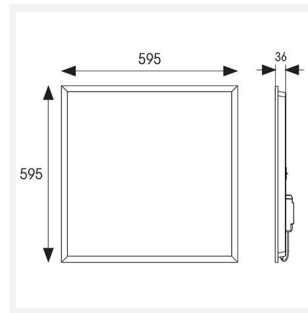

PRODUCT FEATURES

- Backlit LED panel suitable for education, commercial and ancillary area applications
- CCT selectable between 3000K, 4000K and 6500K and power selectable; offering a choice of 3 outputs, in one luminaire
- Dimmable and OCTO options available
- Switch Dim, DALI and 0-10V dimming capability using the multi dimmable driver accessories ADDIM/30/MC
- Slimline design allows for installation into shallow ceiling voids
- UGR<19 (unified glare rating) compliant luminaire assisting to eliminate glare for visual comfort
- TPa as standard
- Self-Test Panel Pod and Sensor Pod compatible

GENERAL INFORMATION

Wattage	20W - 30W
Lumens Delivered	2500lm - 3700lm(4000K)
Lm/W	125lm/W (4000K)
Beam Angle	90
CRI	80
CCT	3000K-4000K-6500K
Input	220/240V
Operating Temp	0°C - 40°C
SDCM	3
UGR	19
Cut-Out Size	585x585mm
Energy efficiency class	E
Product Weight without Packaging	2.395 kg

TECHNICAL INFORMATION

Light Source	LED
Colour / Finish	White
IP Rating	IP40
Class Protection	2
Internal / External	Internal
Lumen Depreciation	L80 60,000h
Warranty (Years)	5
CE Mark	Yes