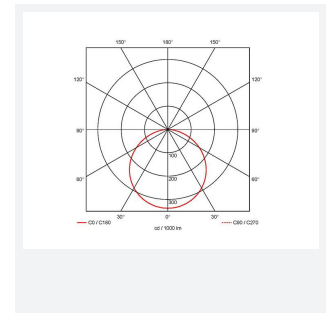

Pace CCT MultiWattage 600x600 UGR<19

Pace Backlit CCT Multi Wattage 600x600 Panel
Code: APAC1/60/1/OCTO/DM3

Category	Commercial Panels
Application	Ancillary, Commercial, Education, Healthcare, Industrial, Retail
Specification	Performance

GENERAL INFORMATION

Wattage	20W - 30W
Lumens Delivered	2500lm - 3700lm(4000K)
Lm/W	125lm/W (4000K)
Beam Angle	90
CRI	80
CCT	3000K-4000K-6500K
Input	220/240V
Operating Temp	0°C - 40°C
SDCM	3
UGR	19
Cut-Out Size	585x585mm
Energy efficiency class	E
Product Weight without Packaging	2.395 kg