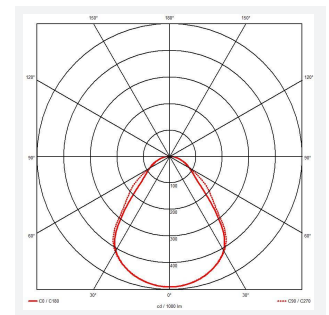

Pace UGR<19 600x600

Pace Backlit 600x600 Panel Low Output UGR<19
Code: APAC1/60/1/LO/WW/OCTO

Category	Commercial Panels
Application	Ancillary, Commercial, Education, Healthcare, Industrial, Retail
Specification	Performance

GENERAL INFORMATION	
Wattage	20W
Lumens Delivered	2300lm
Lm/W	115lm/W
Beam Angle	90
CRI	80
CCT	3000K
Input	220/240V
Operating Temp	-20°C - 40°C
SDCM	3
UGR	16
Cut-Out Size	585x585mm

TECHNICAL INFORMATION	
Light Source	LED
Colour / Finish	White
IP Rating	IP40
Class Protection	2
Internal / External	Internal
Surface / Recessed / Suspended	Ceiling, Recessed, Suspended
Lumen Depreciation	L80 60,000h
Warranty (Years)	5
CE Mark	Yes
Height	32 mm