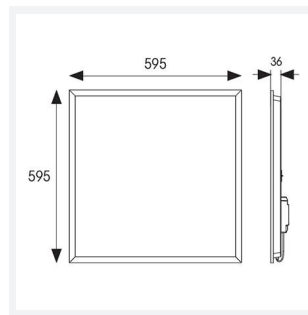

Pace UGR<19 600x600

Pace Backlit 600x600 Panel Low Output UGR<19
Code: APAC1/60/1/LO/WW/OCTO

Category	Commercial Panels
Application	Ancillary, Commercial, Education, Healthcare, Industrial, Retail
Specification	Performance

GENERAL INFORMATION	
Wattage	20W
Lumens Delivered	2300lm
Lm/W	115lm/W
Beam Angle	90
CRI	80
CCT	3000K
Input	220/240V
Operating Temp	-20°C - 40°C
SDCM	3
UGR	16
Cut-Out Size	585x585mm

TECHNICAL INFORMATION	
Light Source	LED
Colour / Finish	White
IP Rating	IP40
Class Protection	2
Internal / External	Internal
Surface / Recessed / Suspended	Ceiling, Recessed, Suspended
Lumen Depreciation	L80 60,000h
Warranty (Years)	5
CE Mark	Yes
Height	32 mm