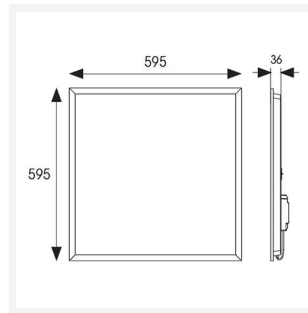

PRODUCT FEATURES

- Backlit LED panel suitable for education, commercial and ancillary area applications
- UGR<19 (unified glare rating) compliant luminaire assisting to eliminate glare for visual comfort
- TPa as standard
- Self-Test Panel Pod and Sensor Pod compatible
- Slimline design allows for installation into shallow ceiling voids
- Dimmable and OCTO options available
- Switch Dim, DALI and 0-10V dimming capability using the multi dimmable driver accessories ADDIM/30/MC

GENERAL INFORMATION	
Wattage	20W
Lumens Delivered	2300lm
Lm/W	115lm/W
Beam Angle	90
CRI	80
CCT	3000K
Input	220/240V
Operating Temp	0°C - 40°C
SDCM	3
UGR	16
Cut-Out Size	585x585mm

TECHNICAL INFORMATION	
Light Source	LED
Colour / Finish	White
IP Rating	IP40
Class Protection	2
Internal / External	Internal
Surface / Recessed / Suspended	Ceiling, Recessed, Suspended
Lumen Depreciation	L80 60,000h
Warranty (Years)	5
CE Mark	Yes
Height	32 mm