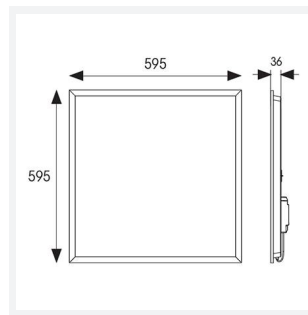

Pace UGR<19 600x600

Pace Backlit 600x600 Panel Low Output UGR<19
Code: APAC1/60/1/LO/WW/DD4

Category	Commercial Panels
Application	Ancillary, Commercial, Education, Healthcare, Industrial, Retail
Specification	Performance

PRODUCT FEATURES

GENERAL INFORMATION	
Wattage	20W
Lumens Delivered	2300lm
Lm/W	115lm/W
Beam Angle	90
CRI	80
CCT	3000K
Input	220/240V
Operating Temp	-20°C - 40°C
SDCM	3
UGR	16
Cut-Out Size	585x585mm

TECHNICAL INFORMATION	
Light Source	LED
Colour / Finish	White
IP Rating	IP40
Class Protection	2
Internal / External	Internal
Surface / Recessed / Suspended	Ceiling, Recessed, Suspended
Lumen Depreciation	L80 60,000h
Warranty (Years)	5
CE Mark	Yes
Height	32 mm