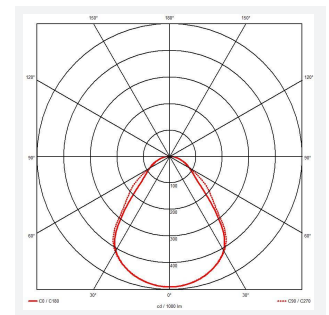

Pace UGR<19 600x600

Pace Backlit 600x600 Panel Low Output UGR<19
Code: APAC1/60/1/LO/WW/DD4

Category	Commercial Panels
Application	Ancillary, Commercial, Education, Healthcare, Industrial, Retail
Specification	Performance

PRODUCT FEATURES

GENERAL INFORMATION	
Wattage	20W
Lumens Delivered	2300lm
Lm/W	115lm/W
Beam Angle	90
CRI	80
CCT	3000K
Input	220/240V
Operating Temp	-20°C - 40°C
SDCM	3
UGR	16
Cut-Out Size	585x585mm

TECHNICAL INFORMATION	
Light Source	LED
Colour / Finish	White
IP Rating	IP40
Class Protection	2
Internal / External	Internal
Surface / Recessed / Suspended	Ceiling, Recessed, Suspended
Lumen Depreciation	L80 60,000h
Warranty (Years)	5
CE Mark	Yes
Height	32 mm