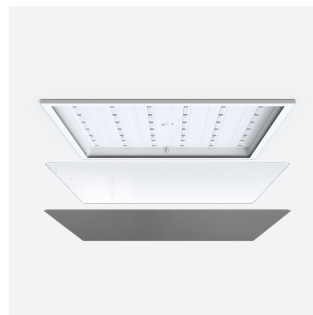

Pace UGR<19 600x600

Pace Backlit 600x600 Panel Low Output UGR<19
Code: APAC1/60/1/LO/WW/DD4/DM3

Category	Commercial Panels
Application	Ancillary, Commercial, Education, Healthcare, Industrial, Retail
Specification	Performance

PRODUCT FEATURES

GENERAL INFORMATION	
Wattage	20W
Lumens Delivered	2300lm
Lm/W	115lm/W
Beam Angle	90
CRI	80
CCT	3000K
Input	220-240V
Operating Temp	0°C - 40°C
SDCM	3
UGR	16
Cut-Out Size	585x585mm

TECHNICAL INFORMATION	
Light Source	LED
Colour / Finish	White
IP Rating	IP40
Class Protection	2
Internal / External	Internal
Surface / Recessed / Suspended	Ceiling, Recessed, Suspended
Lumen Depreciation	L80 60,000h
Warranty (Years)	5
CE Mark	Yes
Height	32 mm