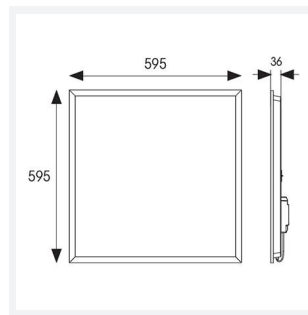

Pace UGR<19 600x600

Pace Backlit 600x600 Panel Low Output UGR<19
Code: APAC1/60/1/LO/WW/DD4/DM3

Category	Commercial Panels
Application	Ancillary, Commercial, Education, Healthcare, Industrial, Retail
Specification	Performance

PRODUCT FEATURES

GENERAL INFORMATION	
Wattage	20W
Lumens Delivered	2300lm
Lm/W	115lm/W
Beam Angle	90
CRI	80
CCT	3000K
Input	220-240V
Operating Temp	0°C - 40°C
SDCM	3
UGR	16
Cut-Out Size	585x585mm

TECHNICAL INFORMATION	
Light Source	LED
Colour / Finish	White
IP Rating	IP40
Class Protection	2
Internal / External	Internal
Surface / Recessed / Suspended	Ceiling, Recessed, Suspended
Lumen Depreciation	L80 60,000h
Warranty (Years)	5
CE Mark	Yes
Height	32 mm