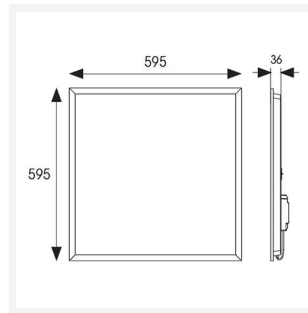

# Pace UGR<19 600x600

Pace Backlit 600x600 Panel Low Output UGR<19  
Code: APAC1/60/1/LO/WW/DD4/DM3

Category	Commercial Panels
Application	Ancillary, Commercial, Education, Healthcare, Industrial, Retail
Specification	Performance

## PRODUCT FEATURES

GENERAL INFORMATION	
Wattage	20W
Lumens Delivered	2300lm
Lm/W	115lm/W
Beam Angle	90
CRI	80
CCT	3000K
Input	220/240V
Operating Temp	0°C - 40°C
SDCM	3
UGR	16
Cut-Out Size	585x585mm

TECHNICAL INFORMATION	
Light Source	LED
Colour / Finish	White
IP Rating	IP40
Class Protection	2
Internal / External	Internal
Surface / Recessed / Suspended	Ceiling, Recessed, Suspended
Lumen Depreciation	L80 60,000h
Warranty (Years)	5
CE Mark	Yes
Height	32 mm