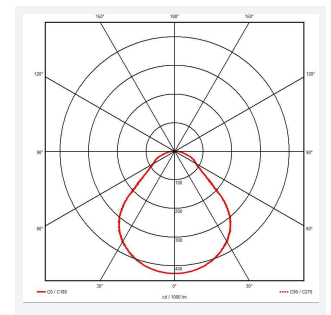

Pace UGR<19 600x600

Pace Backlit 600x600 Panel Low Output UGR<19
Code: APAC1/60/1/LO/WW/DD4/DM3

Category	Commercial Panels
Application	Ancillary, Commercial, Education, Healthcare, Industrial, Retail
Specification	Performance

PRODUCT FEATURES

GENERAL INFORMATION	
Wattage	20W
Lumens Delivered	2300lm
Lm/W	115lm/W
Beam Angle	90
CRI	80
CCT	3000K
Input	220-240V
Operating Temp	0°C - 40°C
SDCM	3
UGR	16
Cut-Out Size	585x585mm

TECHNICAL INFORMATION	
Light Source	LED
Colour / Finish	White
IP Rating	IP40
Class Protection	2
Internal / External	Internal
Surface / Recessed / Suspended	Ceiling, Recessed, Suspended
Lumen Depreciation	L80 60,000h
Warranty (Years)	5
CE Mark	Yes
Height	32 mm