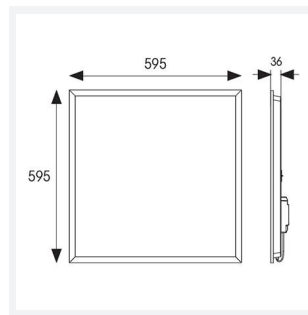

# Pace UGR<19 600x600

Pace Backlit 600x600 Panel Low Output UGR<19  
Code: APAC1/60/1/LO/WW/DD1

Category	Commercial Panels
Application	Ancillary, Commercial, Education, Healthcare, Industrial, Retail
Specification	Performance

## PRODUCT FEATURES

GENERAL INFORMATION	
Wattage	20W
Lumens Delivered	2300lm
Lm/W	115lm/W
Beam Angle	90
CRI	80
CCT	3000K
Input	220/240V
Operating Temp	-20°C - 40°C
SDCM	3
UGR	16
Cut-Out Size	585x585mm

TECHNICAL INFORMATION	
Light Source	LED
Colour / Finish	White
IP Rating	IP40
Class Protection	2
Internal / External	Internal
Surface / Recessed / Suspended	Ceiling, Recessed, Suspended
Lumen Depreciation	L80 60,000h
Warranty (Years)	5
CE Mark	Yes
Height	32 mm