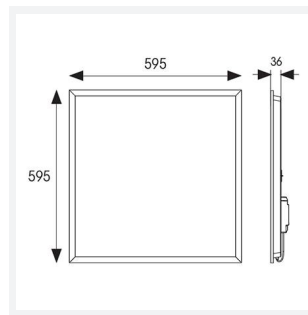

Pace UGR<19 600x600

Pace Backlit 600x600 Panel Low Output UGR<19
Code: APAC1/60/1/LO/WW/DD1/DM3

Category	Commercial Panels
Application	Ancillary, Commercial, Education, Healthcare, Industrial, Retail
Specification	Performance

PRODUCT FEATURES

GENERAL INFORMATION	
Wattage	20W
Lumens Delivered	2300lm
Lm/W	115lm/W
Beam Angle	90
CRI	80
CCT	3000K
Input	220-240V
Operating Temp	0°C - 40°C
SDCM	3
UGR	16
Cut-Out Size	585x585mm

TECHNICAL INFORMATION	
Light Source	LED
Colour / Finish	White
IP Rating	IP40
Class Protection	2
Internal / External	Internal
Surface / Recessed / Suspended	Ceiling, Recessed, Suspended
Lumen Depreciation	L80 60,000h
Warranty (Years)	5
CE Mark	Yes
Height	32 mm