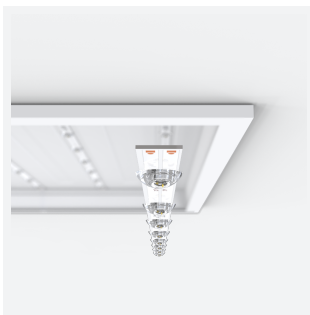

Pace UGR<19 600x600

Pace Backlit 600x600 Panel Low Output UGR<19
Code: APAC1/60/1/LO/WW/DD1/DM3

Category	Commercial Panels
Application	Ancillary, Commercial, Education, Healthcare, Industrial, Retail
Specification	Performance

PRODUCT FEATURES

GENERAL INFORMATION	
Wattage	20W
Lumens Delivered	2300lm
Lm/W	115lm/W
Beam Angle	90
CRI	80
CCT	3000K
Input	220/240V
Operating Temp	0°C - 40°C
SDCM	3
UGR	16
Cut-Out Size	585x585mm

TECHNICAL INFORMATION	
Light Source	LED
Colour / Finish	White
IP Rating	IP40
Class Protection	2
Internal / External	Internal
Surface / Recessed / Suspended	Ceiling, Recessed, Suspended
Lumen Depreciation	L80 60,000h
Warranty (Years)	5
CE Mark	Yes
Height	32 mm