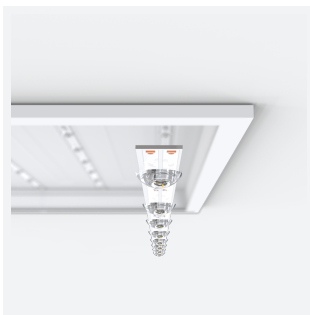

Pace UGR<19 600x600

Pace Backlit 600x600 Panel Low Output UGR<19
Code: APAC1/60/1/LO/WW/DD1/DM3

Category	Commercial Panels
Application	Ancillary, Commercial, Education, Healthcare, Industrial, Retail
Specification	Performance

PRODUCT FEATURES

GENERAL INFORMATION	
Wattage	20W
Lumens Delivered	2300lm
Lm/W	115lm/W
Beam Angle	90
CRI	80
CCT	3000K
Input	220-240V
Operating Temp	0°C - 40°C
SDCM	3
UGR	16
Cut-Out Size	585x585mm

TECHNICAL INFORMATION	
Light Source	LED
Colour / Finish	White
IP Rating	IP40
Class Protection	2
Internal / External	Internal
Surface / Recessed / Suspended	Ceiling, Recessed, Suspended
Lumen Depreciation	L80 60,000h
Warranty (Years)	5
CE Mark	Yes
Height	32 mm