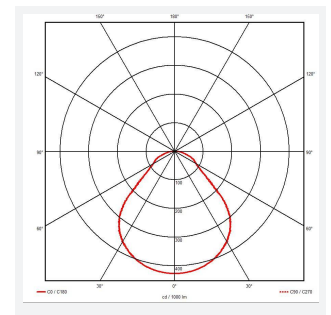

Pace UGR<19 600x600

Pace Backlit 600x600 Panel Low Output UGR<19
Code: APAC1/60/1/LO/WW/DD1/DM3

Category	Commercial Panels
Application	Ancillary, Commercial, Education, Healthcare, Industrial, Retail
Specification	Performance

PRODUCT FEATURES

GENERAL INFORMATION	
Wattage	20W
Lumens Delivered	2300lm
Lm/W	115lm/W
Beam Angle	90
CRI	80
CCT	3000K
Input	220-240V
Operating Temp	0°C - 40°C
SDCM	3
UGR	16
Cut-Out Size	585x585mm

TECHNICAL INFORMATION	
Light Source	LED
Colour / Finish	White
IP Rating	IP40
Class Protection	2
Internal / External	Internal
Surface / Recessed / Suspended	Ceiling, Recessed, Suspended
Lumen Depreciation	L80 60,000h
Warranty (Years)	5
CE Mark	Yes
Height	32 mm