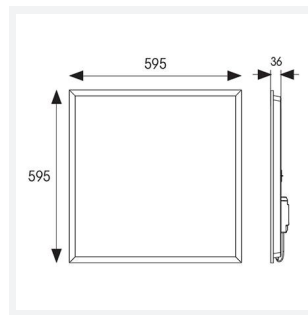

Pace UGR<19 600x600

Pace Backlit 600x600 Panel Low Output UGR<19
Code: APAC1/60/1/LO/WW/DD1/DM3

Category	Commercial Panels
Application	Ancillary, Commercial, Education, Healthcare, Industrial, Retail
Specification	Performance

PRODUCT FEATURES

GENERAL INFORMATION	
Wattage	20W
Lumens Delivered	2300lm
Lm/W	115lm/W
Beam Angle	90
CRI	80
CCT	3000K
Input	220/240V
Operating Temp	0°C - 40°C
SDCM	3
UGR	16
Cut-Out Size	585x585mm

TECHNICAL INFORMATION	
Light Source	LED
Colour / Finish	White
IP Rating	IP40
Class Protection	2
Internal / External	Internal
Surface / Recessed / Suspended	Ceiling, Recessed, Suspended
Lumen Depreciation	L80 60,000h
Warranty (Years)	5
CE Mark	Yes
Height	32 mm