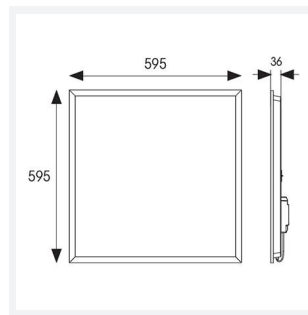

Pace UGR<19 600x600

Pace Backlit 600x600 Panel Low Output UGR<19
Code: APAC1/60/1/LO/DL/DD4

Category	Commercial Panels
Application	Ancillary, Commercial, Education, Healthcare, Industrial, Retail
Specification	Performance

PRODUCT FEATURES

GENERAL INFORMATION	
Wattage	20W
Lumens Delivered	2300lm
Lm/W	115lm/W
Beam Angle	90
CRI	80
CCT	6500K
Input	220/240V
Operating Temp	-20°C - 40°C
SDCM	3
UGR	16
Cut-Out Size	585x585mm

TECHNICAL INFORMATION	
Light Source	LED
Colour / Finish	White
IP Rating	IP40
Class Protection	2
Internal / External	Internal
Surface / Recessed / Suspended	Ceiling, Recessed, Suspended
Lumen Depreciation	L80 60,000h
Warranty (Years)	5
CE Mark	Yes
Height	32 mm