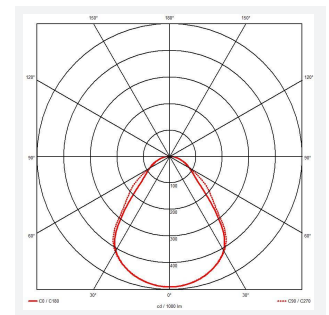

Pace UGR<19 600x600

Pace Backlit 600x600 Panel Low Output UGR<19
Code: APAC1/60/1/LO/DL/DD4/DM3

Category	Commercial Panels
Application	Ancillary, Commercial, Education, Healthcare, Industrial, Retail
Specification	Performance

PRODUCT FEATURES

GENERAL INFORMATION	
Wattage	20W
Lumens Delivered	2300lm
Lm/W	115lm/W
Beam Angle	90
CRI	80
CCT	6500K
Input	220/240V
Operating Temp	0°C - 40°C
SDCM	3
UGR	16
Cut-Out Size	585x585mm

TECHNICAL INFORMATION	
Light Source	LED
Colour / Finish	White
IP Rating	IP40
Class Protection	2
Internal / External	Internal
Surface / Recessed / Suspended	Ceiling, Recessed, Suspended
Lumen Depreciation	L80 60,000h
Warranty (Years)	5
CE Mark	Yes
Height	32 mm