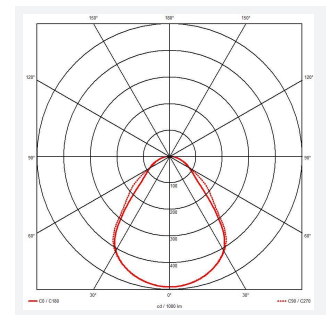

Pace UGR<19 600x600

Pace Backlit 600x600 Panel Low Output UGR<19
Code: APAC1/60/1/LO/DL/DD4/DM3

Category	Commercial Panels
Application	Ancillary, Commercial, Education, Healthcare, Industrial, Retail
Specification	Performance

PRODUCT FEATURES

GENERAL INFORMATION	
Wattage	20W
Lumens Delivered	2300lm
Lm/W	115lm/W
Beam Angle	90
CRI	80
CCT	6500K
Input	220-240V
Operating Temp	0°C - 40°C
SDCM	3
UGR	16
Cut-Out Size	585x585mm

TECHNICAL INFORMATION	
Light Source	LED
Colour / Finish	White
IP Rating	IP40
Class Protection	2
Internal / External	Internal
Surface / Recessed / Suspended	Ceiling, Recessed, Suspended
Lumen Depreciation	L80 60,000h
Warranty (Years)	5
CE Mark	Yes
Height	32 mm