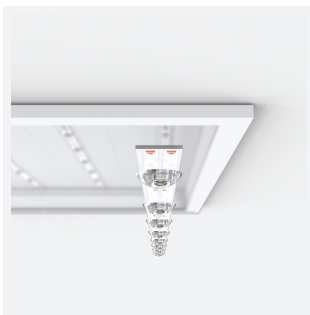

Pace UGR<19 600x600

Pace Backlit 600x600 Panel Low Output UGR<19
Code: APAC1/60/1/LO/DL/DD4/DM3

Category	Commercial Panels
Application	Ancillary, Commercial, Education, Healthcare, Industrial, Retail
Specification	Performance

PRODUCT FEATURES

GENERAL INFORMATION	
Wattage	20W
Lumens Delivered	2300lm
Lm/W	115lm/W
Beam Angle	90
CRI	80
CCT	6500K
Input	220/240V
Operating Temp	0°C - 40°C
SDCM	3
UGR	16
Cut-Out Size	585x585mm

TECHNICAL INFORMATION	
Light Source	LED
Colour / Finish	White
IP Rating	IP40
Class Protection	2
Internal / External	Internal
Surface / Recessed / Suspended	Ceiling, Recessed, Suspended
Lumen Depreciation	L80 60,000h
Warranty (Years)	5
CE Mark	Yes
Height	32 mm