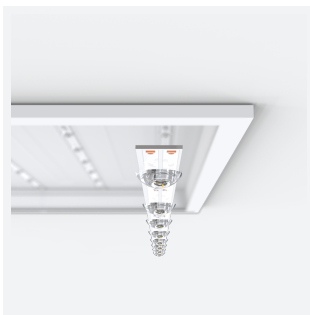

Pace UGR<19 600x600

Pace Backlit 600x600 Panel Low Output UGR<19
Code: APAC1/60/1/LO/DL/DD4/DM3

Category	Commercial Panels
Application	Ancillary, Commercial, Education, Healthcare, Industrial, Retail
Specification	Performance

PRODUCT FEATURES

GENERAL INFORMATION	
Wattage	20W
Lumens Delivered	2300lm
Lm/W	115lm/W
Beam Angle	90
CRI	80
CCT	6500K
Input	220-240V
Operating Temp	0°C - 40°C
SDCM	3
UGR	16
Cut-Out Size	585x585mm

TECHNICAL INFORMATION	
Light Source	LED
Colour / Finish	White
IP Rating	IP40
Class Protection	2
Internal / External	Internal
Surface / Recessed / Suspended	Ceiling, Recessed, Suspended
Lumen Depreciation	L80 60,000h
Warranty (Years)	5
CE Mark	Yes
Height	32 mm