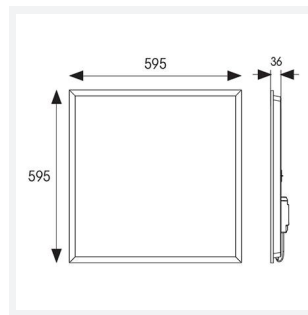

Pace UGR<19 600x600

Pace Backlit 600x600 Panel Low Output UGR<19
Code: APAC1/60/1/LO/DL/DD4/DM3

Category	Commercial Panels
Application	Ancillary, Commercial, Education, Healthcare, Industrial, Retail
Specification	Performance

PRODUCT FEATURES

GENERAL INFORMATION	
Wattage	20W
Lumens Delivered	2300lm
Lm/W	115lm/W
Beam Angle	90
CRI	80
CCT	6500K
Input	220/240V
Operating Temp	0°C - 40°C
SDCM	3
UGR	16
Cut-Out Size	585x585mm

TECHNICAL INFORMATION	
Light Source	LED
Colour / Finish	White
IP Rating	IP40
Class Protection	2
Internal / External	Internal
Surface / Recessed / Suspended	Ceiling, Recessed, Suspended
Lumen Depreciation	L80 60,000h
Warranty (Years)	5
CE Mark	Yes
Height	32 mm