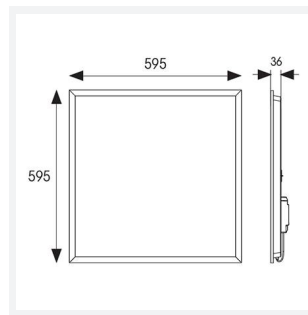

Pace UGR<19 600x600

Pace Backlit 600x600 Panel Low Output UGR<19
Code: APAC1/60/1/LO/DL/DD4/DM3

Category	Commercial Panels
Application	Ancillary, Commercial, Education, Healthcare, Industrial, Retail
Specification	Performance

PRODUCT FEATURES

GENERAL INFORMATION	
Wattage	20W
Lumens Delivered	2300lm
Lm/W	115lm/W
Beam Angle	90
CRI	80
CCT	6500K
Input	220-240V
Operating Temp	0°C - 40°C
SDCM	3
UGR	16
Cut-Out Size	585x585mm

TECHNICAL INFORMATION	
Light Source	LED
Colour / Finish	White
IP Rating	IP40
Class Protection	2
Internal / External	Internal
Surface / Recessed / Suspended	Ceiling, Recessed, Suspended
Lumen Depreciation	L80 60,000h
Warranty (Years)	5
CE Mark	Yes
Height	32 mm