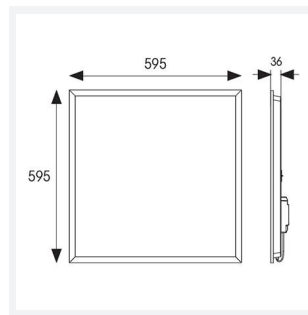

Pace UGR<19 600x600

Pace Backlit 600x600 Panel Low Output UGR<19
Code: APAC1/60/1/LO/DL/DD1

Category	Commercial Panels
Application	Ancillary, Commercial, Education, Healthcare, Industrial, Retail
Specification	Performance

PRODUCT FEATURES

GENERAL INFORMATION	
Wattage	20W
Lumens Delivered	2300lm
Lm/W	115lm/W
Beam Angle	90
CRI	80
CCT	6500K
Input	220/240V
Operating Temp	-20°C - 40°C
SDCM	3
UGR	16
Cut-Out Size	585x585mm
Product Weight without Packaging	1.191 kg

TECHNICAL INFORMATION	
Light Source	LED
Colour / Finish	White
IP Rating	IP40
Class Protection	2
Internal / External	Internal
Surface / Recessed / Suspended	Ceiling, Recessed, Suspended
Lumen Depreciation	L80 60,000h
Warranty (Years)	5
CE Mark	Yes
Height	32 mm