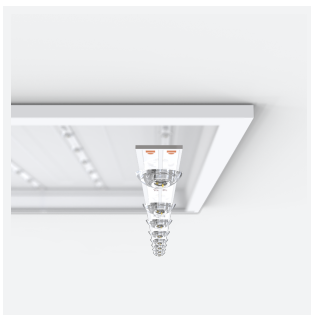

Pace UGR<19 600x600

Pace Backlit 600x600 Panel Low Output UGR<19
Code: APAC1/60/1/LO/DL/DD1

Category	Commercial Panels
Application	Ancillary, Commercial, Education, Healthcare, Industrial, Retail
Specification	Performance

PRODUCT FEATURES

GENERAL INFORMATION	
Wattage	20W
Lumens Delivered	2300lm
Lm/W	115lm/W
Beam Angle	90
CRI	80
CCT	6500K
Input	220/240V
Operating Temp	-20°C - 40°C
SDCM	3
UGR	16
Cut-Out Size	585x585mm
Product Weight without Packaging	1.191 kg

TECHNICAL INFORMATION	
Light Source	LED
Colour / Finish	White
IP Rating	IP40
Class Protection	2
Internal / External	Internal
Surface / Recessed / Suspended	Ceiling, Recessed, Suspended
Lumen Depreciation	L80 60,000h
Warranty (Years)	5
CE Mark	Yes
Height	32 mm