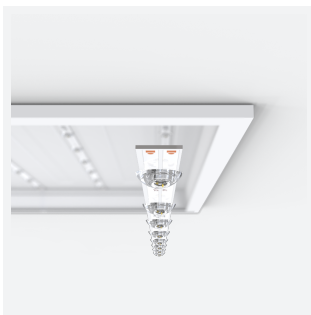

# Pace UGR<19 600x600

Pace Backlit 600x600 Panel Low Output UGR<19  
Code: APAC1/60/1/LO/DL/DD1/DM3

Category	Commercial Panels
Application	Ancillary, Commercial, Education, Healthcare, Industrial, Retail
Specification	Performance

## PRODUCT FEATURES

GENERAL INFORMATION	
Wattage	20W
Lumens Delivered	2300lm
Lm/W	115lm/W
Beam Angle	90
CRI	80
CCT	6500K
Input	220-240V
Operating Temp	0°C - 40°C
SDCM	3
UGR	16
Cut-Out Size	585x585mm

TECHNICAL INFORMATION	
Light Source	LED
Colour / Finish	White
IP Rating	IP40
Class Protection	2
Internal / External	Internal
Surface / Recessed / Suspended	Ceiling, Recessed, Suspended
Lumen Depreciation	L80 60,000h
Warranty (Years)	5
CE Mark	Yes
Height	32 mm