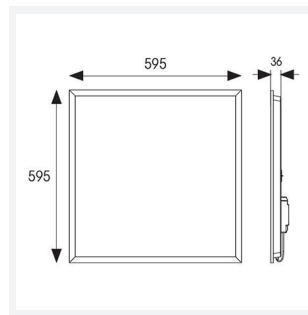

Pace UGR<19 600x600

Pace Backlit 600x600 Panel Low Output UGR<19
Code: APAC1/60/1/LO/DL/DD1/DM3

Category	Commercial Panels
Application	Ancillary, Commercial, Education, Healthcare, Industrial, Retail
Specification	Performance

PRODUCT FEATURES

GENERAL INFORMATION	
Wattage	20W
Lumens Delivered	2300lm
Lm/W	115lm/W
Beam Angle	90
CRI	80
CCT	6500K
Input	220/240V
Operating Temp	0°C - 40°C
SDCM	3
UGR	16
Cut-Out Size	585x585mm

TECHNICAL INFORMATION	
Light Source	LED
Colour / Finish	White
IP Rating	IP40
Class Protection	2
Internal / External	Internal
Surface / Recessed / Suspended	Ceiling, Recessed, Suspended
Lumen Depreciation	L80 60,000h
Warranty (Years)	5
CE Mark	Yes
Height	32 mm