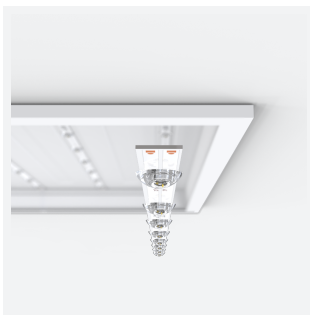

Pace UGR<19 600x600

Pace Backlit 600x600 Panel Low Output UGR<19
Code: APAC1/60/1/LO/DL/DD1/DM3

Category	Commercial Panels
Application	Ancillary, Commercial, Education, Healthcare, Industrial, Retail
Specification	Performance

PRODUCT FEATURES

GENERAL INFORMATION	
Wattage	20W
Lumens Delivered	2300lm
Lm/W	115lm/W
Beam Angle	90
CRI	80
CCT	6500K
Input	220/240V
Operating Temp	0°C - 40°C
SDCM	3
UGR	16
Cut-Out Size	585x585mm

TECHNICAL INFORMATION	
Light Source	LED
Colour / Finish	White
IP Rating	IP40
Class Protection	2
Internal / External	Internal
Surface / Recessed / Suspended	Ceiling, Recessed, Suspended
Lumen Depreciation	L80 60,000h
Warranty (Years)	5
CE Mark	Yes
Height	32 mm