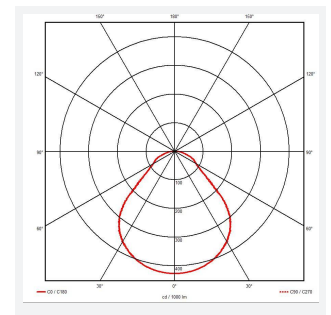

# Pace UGR<19 600x600

Pace Backlit 600x600 Panel Low Output UGR<19  
Code: APAC1/60/1/LO/DL/DD1/DM3

Category	Commercial Panels
Application	Ancillary, Commercial, Education, Healthcare, Industrial, Retail
Specification	Performance

## PRODUCT FEATURES

GENERAL INFORMATION	
Wattage	20W
Lumens Delivered	2300lm
Lm/W	115lm/W
Beam Angle	90
CRI	80
CCT	6500K
Input	220-240V
Operating Temp	0°C - 40°C
SDCM	3
UGR	16
Cut-Out Size	585x585mm

TECHNICAL INFORMATION	
Light Source	LED
Colour / Finish	White
IP Rating	IP40
Class Protection	2
Internal / External	Internal
Surface / Recessed / Suspended	Ceiling, Recessed, Suspended
Lumen Depreciation	L80 60,000h
Warranty (Years)	5
CE Mark	Yes
Height	32 mm