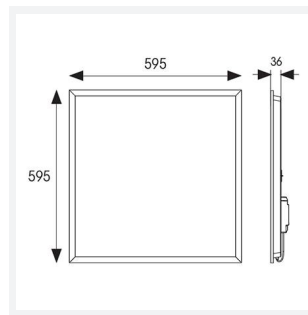

# Pace UGR<19 600x600

Pace Backlit 600x600 Panel Low Output UGR<19  
Code: APAC1/60/1/LO/DL/DD1/DM3

Category	Commercial Panels
Application	Ancillary, Commercial, Education, Healthcare, Industrial, Retail
Specification	Performance

## PRODUCT FEATURES

GENERAL INFORMATION	
Wattage	20W
Lumens Delivered	2300lm
Lm/W	115lm/W
Beam Angle	90
CRI	80
CCT	6500K
Input	220-240V
Operating Temp	0°C - 40°C
SDCM	3
UGR	16
Cut-Out Size	585x585mm

TECHNICAL INFORMATION	
Light Source	LED
Colour / Finish	White
IP Rating	IP40
Class Protection	2
Internal / External	Internal
Surface / Recessed / Suspended	Ceiling, Recessed, Suspended
Lumen Depreciation	L80 60,000h
Warranty (Years)	5
CE Mark	Yes
Height	32 mm