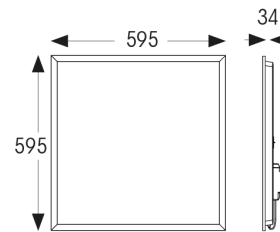

Pace UGR<19 600x600

Pace Backlit 600x600 Panel Low Output UGR<19
Code: APAC1/60/1/LO/CW/OCTO

Category	Commercial Panels
Application	Ancillary, Commercial, Education, Healthcare, Industrial, Retail
Specification	Performance

GENERAL INFORMATION	
Wattage	20W
Lumens Delivered	2300lm
Lm/W	115lm/W
Beam Angle	90
CRI	80
CCT	4000K
Input	220-240V
Operating Temp	-20°C - 40°C
SDCM	3
UGR	16
Cut-Out Size	585x585mm

TECHNICAL INFORMATION	
Light Source	LED
Colour / Finish	White
IP Rating	IP44
Class Protection	2
Internal / External	Internal
Surface / Recessed / Suspended	Ceiling, Recessed, Suspended
Lumen Depreciation	L80 60,000h
Warranty (Years)	5
CE Mark	Yes
Height	32 mm