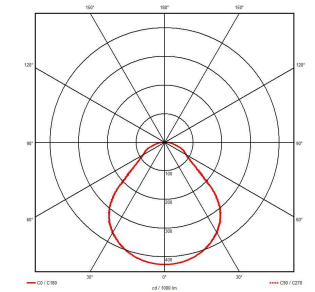

Pace UGR<19 600x600

Pace Backlit 600x600 Panel Low Output UGR<19
Code: APAC1/60/1/LO/CW/OCTO

Category	Commercial Panels
Application	Ancillary, Commercial, Education, Healthcare, Industrial, Retail
Specification	Performance

GENERAL INFORMATION	
Wattage	20W
Lumens Delivered	2300lm
Lm/W	115lm/W
Beam Angle	90
CRI	80
CCT	4000K
Input	220-240V
Operating Temp	-20°C - 40°C
SDCM	3
UGR	16
Cut-Out Size	585x585mm

TECHNICAL INFORMATION	
Light Source	LED
Colour / Finish	White
IP Rating	IP44
Class Protection	2
Internal / External	Internal
Surface / Recessed / Suspended	Ceiling, Recessed, Suspended
Lumen Depreciation	L80 60,000h
Warranty (Years)	5
CE Mark	Yes
Height	32 mm