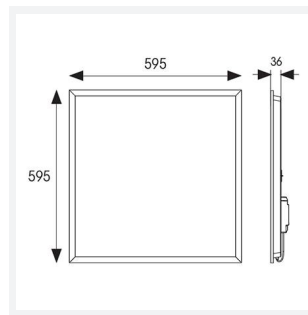

Pace UGR<19 600x600

Pace Backlit 600x600 Panel Low Output UGR<19
Code: APAC1/60/1/LO/CW/OCTO/DM3

| | |
|---------------|--|
| Category | Commercial Panels |
| Application | Ancillary, Commercial, Education, Healthcare, Industrial, Retail |
| Specification | Performance |

| GENERAL INFORMATION | |
|----------------------------------|------------|
| Wattage | 20W |
| Lumens Delivered | 2300lm |
| Lm/W | 115lm/W |
| Beam Angle | 90 |
| CRI | 80 |
| CCT | 4000K |
| Input | 220/240V |
| Operating Temp | 0°C - 40°C |
| SDCM | 3 |
| UGR | 16 |
| Cut-Out Size | 585x585mm |
| Product Weight without Packaging | 2.26 kg |

| TECHNICAL INFORMATION | |
|--------------------------------|------------------------------|
| Light Source | LED |
| Colour / Finish | White |
| IP Rating | IP40 |
| Class Protection | 2 |
| Internal / External | Internal |
| Surface / Recessed / Suspended | Ceiling, Recessed, Suspended |
| Lumen Depreciation | L80 60,000h |
| Warranty (Years) | 5 |
| CE Mark | Yes |
| Height | 32 mm |