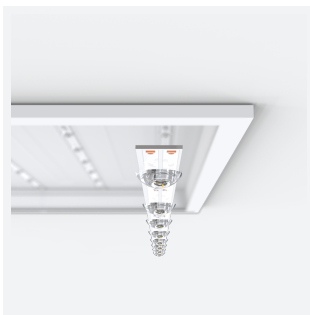

Pace UGR<19 600x600

Pace Backlit 600x600 Panel Low Output UGR<19
Code: APAC1/60/1/LO/CW/OCTO/DM3

| | |
|---------------|--|
| Category | Commercial Panels |
| Application | Ancillary, Commercial, Education, Healthcare, Industrial, Retail |
| Specification | Performance |

PRODUCT FEATURES

- Backlit LED panel suitable for education, commercial and ancillary area applications
- UGR<19 (unified glare rating) compliant luminaire assisting to eliminate glare for visual comfort
- Dimmable and OCTO options available
- Switch Dim, DALI and 0-10V dimming capability using the multi dimmable driver accessories ADDIM/30/MC
- Slimline design allows for installation into shallow ceiling voids
- Cool white, warm white and daylight options
- TPa as standard
- Self-Test Panel Pod and Sensor Pod compatible