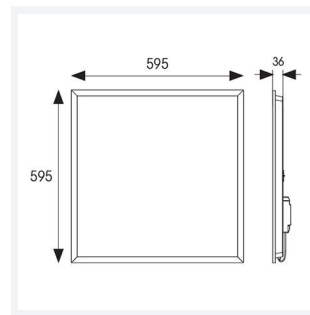

# Pace UGR<19 600x600

Pace Backlit 600x600 Panel Low Output UGR<19  
Code: APAC1/60/1/LO/CW/DD4

Category	Commercial Panels
Application	Ancillary, Commercial, Education, Healthcare, Industrial, Retail
Specification	Performance

GENERAL INFORMATION	
Wattage	20W
Lumens Delivered	2300lm
Lm/W	115lm/W
Beam Angle	90
CRI	80
CCT	4000K
Input	220/240V
Operating Temp	-20°C - 40°C
SDCM	3
UGR	16
Cut-Out Size	585x585mm

TECHNICAL INFORMATION	
Light Source	LED
Colour / Finish	White
IP Rating	IP40
Class Protection	2
Internal / External	Internal
Surface / Recessed / Suspended	Ceiling, Recessed, Suspended
Lumen Depreciation	L80 60,000h
Warranty (Years)	5
CE Mark	Yes
Height	32 mm