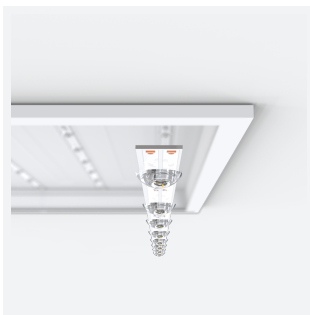

# Pace UGR<19 600x600

Pace Backlit 600x600 Panel Low Output UGR<19  
Code: APAC1/60/1/LO/CW/DD4

Category	Commercial Panels
Application	Ancillary, Commercial, Education, Healthcare, Industrial, Retail
Specification	Performance

## PRODUCT FEATURES

- Backlit LED panel suitable for education, commercial and ancillary area applications
- UGR<19 (unified glare rating) compliant luminaire assisting to eliminate glare for visual comfort
- One product provides complete control of colour temperature selection, ranging between 2700K and 6500K. Colour selection achieved via the Casambi App
- Self-Test Panel Pod and Sensor Pod compatible
- Slimline design allows for installation into shallow ceiling voids
- TPa as standard
- Full dimming control and circadian rhythm option via Casambi App

GENERAL INFORMATION	
Wattage	20W
Lumens Delivered	2300lm
Lm/W	115lm/W
Beam Angle	90
CRI	80
CCT	4000K
Input	220/240V
Operating Temp	-20°C - 40°C
SDCM	3
UGR	16
Cut-Out Size	585x585mm

TECHNICAL INFORMATION	
Light Source	LED
Colour / Finish	White
IP Rating	IP40
Class Protection	2
Internal / External	Internal
Surface / Recessed / Suspended	Ceiling, Recessed, Suspended
Lumen Depreciation	L80 60,000h
Warranty (Years)	5
CE Mark	Yes
Height	32 mm