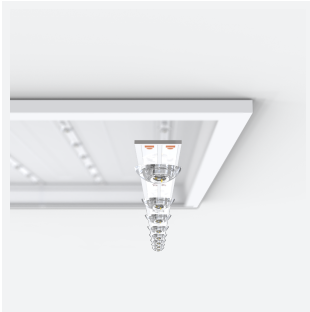

# Pace CCT MultiWattage 600x600 UGR<19

Pace Backlit CCT Multi Wattage 600x600 Panel  
Code: APAC1/60/1/DM3

Category	Commercial Panels
Application	Ancillary, Commercial, Education, Healthcare, Industrial, Retail
Specification	Performance

## PRODUCT FEATURES

- Backlit LED panel suitable for education, commercial and ancillary area applications
- CCT selectable between 3000K, 4000K and 6500K and power selectable; offering a choice of 3 outputs, in one luminaire
- Dimmable and OCTO options available
- Switch Dim, DALI and 0-10V dimming capability using the multi dimmable driver accessories ADDIM/30/MC
- Slimline design allows for installation into shallow ceiling voids
- UGR<19 (unified glare rating) compliant luminaire assisting to eliminate glare for visual comfort
- TPa as standard
- Self-Test Panel Pod and Sensor Pod compatible

GENERAL INFORMATION	
Wattage	20W - 30W
Lumens Delivered	2500lm - 3700lm(4000K)
Lm/W	125lm/W (4000K)
Beam Angle	90
CRI	80
CCT	3000K-4000K-6500K
Input	220/240V
Operating Temp	0°C - 40°C
SDCM	3
UGR	19
Cut-Out Size	585x585mm
Energy efficiency class	E
Product Weight without Packaging	2.26 kg