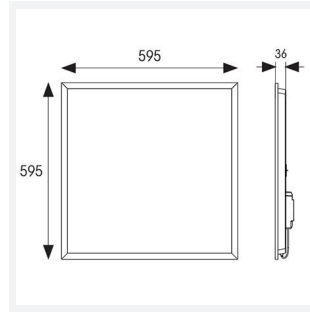

PRODUCT FEATURES

- Backlit LED panel suitable for education, commercial and ancillary area applications
- CCT selectable between 3000K, 4000K and 6500K and power selectable; offering a choice of 3 outputs, in one luminaire
- Dimmable and OCTO options available
- Switch Dim, DALI and 0-10V dimming capability using the multi dimmable driver accessories ADDIM/30/MC
- Slimline design allows for installation into shallow ceiling voids
- UGR<19 (unified glare rating) compliant luminaire assisting to eliminate glare for visual comfort
- TPa as standard
- Self-Test Panel Pod and Sensor Pod compatible

GENERAL INFORMATION	
Wattage	20W - 30W
Lumens Delivered	2500lm - 3700lm(4000K)
Lm/W	125lm/W (4000K)
Beam Angle	90
CRI	80
CCT	3000K-4000K-6500K
Input	220/240V
Operating Temp	0°C - 40°C
SDCM	3
UGR	19
Cut-Out Size	585x585mm
Energy efficiency class	E
Product Weight without Packaging	2.26 kg

TECHNICAL INFORMATION	
Light Source	LED
Colour / Finish	White
IP Rating	IP40
Class Protection	2
Internal / External	Internal
Lumen Depreciation	L80 60,000h
Warranty (Years)	5
CE Mark	Yes