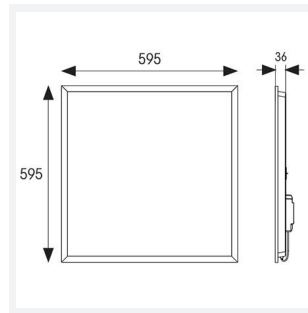

Pace CCT MultiWattage 600x600 UGR<19

Code: APAC1/60/1/DM3

Category	Commercial Panels
Application	Ancillary, Commercial, Education, Healthcare, Industrial, Retail
Specification	Performance

- Backlit LED panel suitable for education, commercial and ancillary area applications
- CCT selectable between 3000K, 4000K and 6500K and power selectable; offering a choice of 3 outputs, in one luminaire
- Dimmable and OCTO options available
- Switch Dim, DALI and 0-10V dimming capability using the multi dimmable driver accessories ADDIM/30/MC
- Slimline design allows for installation into shallow ceiling voids
- UGR<19 (unified glare rating) compliant luminaire assisting to eliminate glare for visual comfort
- TPa as standard
- Self-Test Panel Pod and Sensor Pod compatible

GENERAL INFORMATION

Wattage	20W - 30W
Lumens Delivered	2500lm - 3700lm(4000K)
Lm/W	125lm/W (4000K)
Beam Angle	90
CRI	80
CCT	3000K-4000K-6500K
Input	220-240V
Operating Temp	0°C - 40°C
SDCM	3
UGR	19
Cut-Out Size	585x585mm
Energy efficiency class	E
Product Weight without Packaging	2.26 kg