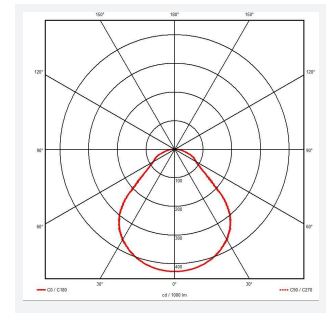

Pace CCT MultiWattage 600x600 UGR<19

Code: APAC1/60/1/DM3

Category	Commercial Panels
Application	Ancillary, Commercial, Education, Healthcare, Industrial, Retail
Specification	Performance

- Backlit LED panel suitable for education, commercial and ancillary area applications
- CCT selectable between 3000K, 4000K and 6500K and power selectable; offering a choice of 3 outputs, in one luminaire
- Dimmable and OCTO options available
- Switch Dim, DALI and 0-10V dimming capability using the multi dimmable driver accessories ADDIM/30/MC
- Slimline design allows for installation into shallow ceiling voids
- UGR<19 (unified glare rating) compliant luminaire assisting to eliminate glare for visual comfort
- TPa as standard
- Self-Test Panel Pod and Sensor Pod compatible

GENERAL INFORMATION

Wattage	20W - 30W
Lumens Delivered	2500lm - 3700lm(4000K)
Lm/W	125lm/W (4000K)
Beam Angle	90
CRI	80
CCT	3000K-4000K-6500K
Input	220-240V
Operating Temp	0°C - 40°C
SDCM	3
UGR	19
Cut-Out Size	585x585mm
Energy efficiency class	E
Product Weight without Packaging	2.26 kg