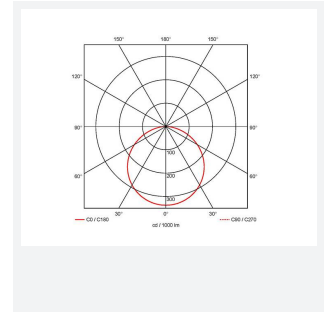

# Pace CCT MultiWattage 600x600 UGR<19

Pace Backlit CCT Multi Wattage 600x600 Panel  
Code: APAC1/60/1/DM3

Category	Commercial Panels
Application	Ancillary, Commercial, Education, Healthcare, Industrial, Retail
Specification	Performance

GENERAL INFORMATION	
Wattage	20W - 30W
Lumens Delivered	2500lm - 3700lm(4000K)
Lm/W	125lm/W (4000K)
Beam Angle	90
CRI	80
CCT	3000K-4000K-6500K
Input	220/240V
Operating Temp	0°C - 40°C
SDCM	3
UGR	19
Cut-Out Size	585x585mm
Energy efficiency class	E
Product Weight without Packaging	2.26 kg