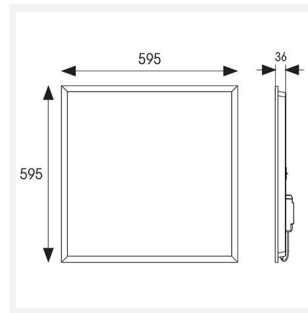

Pace 600x600 RGBW

Pace Backlit 600x600 Panel RGBW OCTO Smart
Code: APAC/60/1/RGBW/OCTO

Application	Commercial, Education, Healthcare, Hospitality, Retail
Specification	Architectural

PRODUCT FEATURES

- Backlit OCTO enabled LED panel suitable for education, commercial and ancillary area applications
- UGR<19 (unified glare rating) compliant luminaire assisting to eliminate glare for visual comfort
- Full dimming control and circadian rhythm option via Casambi App
- TPa as standard
- Slimline design allows for installation into shallow ceiling voids
- Create the ambience of your choice with 16 million colours, as well as 4000K cool white light
- Dimmable emergency option available

GENERAL INFORMATION	
Wattage	50W
Lumens Delivered	3900lm (White Output)
Lm/W	110lm/W
Beam Angle	120
CRI	80
CCT	4000K and RGB
Input	220/240V
Operating Temp	0°C to 40 °C
SDCM	5
Cut-Out Size	585x585mm
Energy efficiency class	E
Product Weight without Packaging	1.65 kg