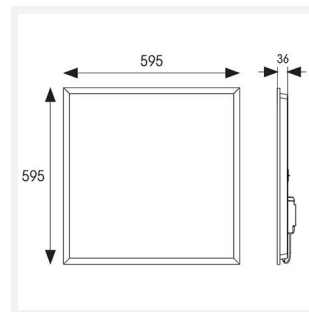

Pace 600x600 RGBW

Application Commercial, Education, Healthcare, Hospitality, Retail

Specification Architectural

Code: APAC/60/1/RGBW/OCTO