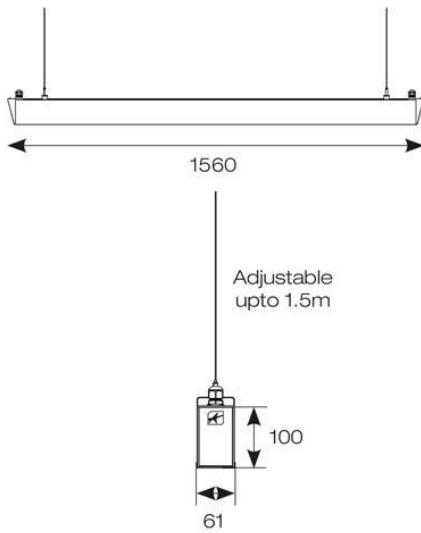

Otto EVO

Otto EVO CCT Suspended Linear Twin 1500mm Emergency Aluminium
Code: AOTEVLED2X5/M3

ACCESSORIES

AOTEVLED500	Otto EVO CCT 500mm Infill Aluminium
AOTEVLED/90/W	Otto EVO CCT Corner White
AOTEVLED1000	Otto EVO CCT 1000mm Infill Aluminium
AOTEVLED1500	Otto EVO CCT Twin 1500mm Infill Aluminium
AOTEVLED/90	Otto EVO CCT Corner Aluminium