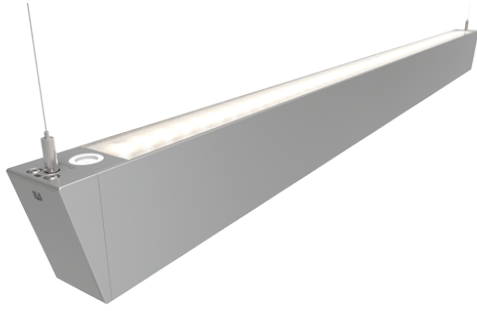

Category	Commercial Linear
Application	Commercial, Education
Specification	Architectural