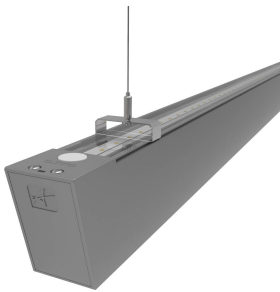

# Otto EVO

Otto EVO CCT Suspended Linear Twin 1500mm Emergency Aluminium  
**Code:** AOTEVLED2X5/M3

## PRODUCT FEATURES

- Architectural suspended linear for office, retail and educational applications
- Adjustable bracket system allows complete flexibility for mounting installation
- Selectable CCT between 3000K and 4000K output
- Suitable for individual or continuous suspension
- Slim profile available in white and aluminium finishes
- Specially designed diffuser allows installer quick access to wiring ensuring a quick and easy installation
- Supplied bidirectional light output as standard (directional only option can be selected if required)
- Die-Cast aluminium end caps

### GENERAL INFORMATION

<b>Wattage</b>	58W - 66W
<b>Lumens Delivered</b>	7100lm - 8000lm (4000K)
<b>Lm/W</b>	122lm/W (4000K)
<b>Beam Angle</b>	110
<b>CRI</b>	80
<b>CCT</b>	3000/4000K
<b>Input</b>	220-240V
<b>Operating Temp</b>	0°C - 25°C
<b>SDCM</b>	3
<b>UGR</b>	25
<b>Product Weight without Packaging</b>	4.72 kg