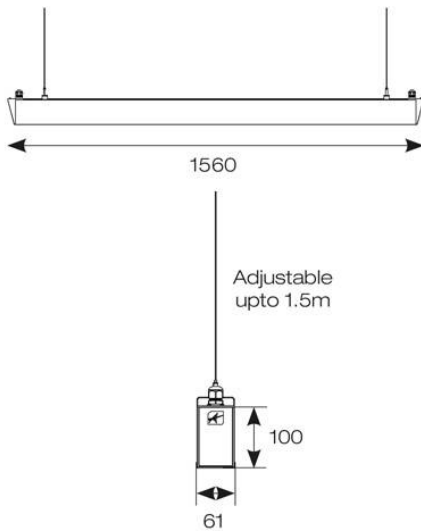

### GENERAL INFORMATION

<b>Wattage</b>	58W - 66W
<b>Lumens Delivered</b>	7100lm - 8000lm (4000K)
<b>Lm/W</b>	122lm/W (4000K)
<b>Beam Angle</b>	110
<b>CRI</b>	80
<b>CCT</b>	3000/4000K
<b>Input</b>	220-240V
<b>Operating Temp</b>	0°C - 25°C
<b>SDCM</b>	3
<b>UGR</b>	25
<b>Product Weight without Packaging</b>	4.72 kg

### TECHNICAL INFORMATION

<b>Light Source</b>	LED
<b>Colour / Finish</b>	Aluminium
<b>IP Rating</b>	IP20
<b>Class Protection</b>	1
<b>Internal / External</b>	Internal
<b>Surface / Recessed / Suspended</b>	Suspended
<b>Lumen Depreciation</b>	L80 60,000h
<b>Warranty (Years)</b>	5
<b>CE Mark</b>	Yes
<b>Height</b>	100 mm
<b>Accessories</b>	AOTEVLED/90, AOTEVLED/90/W, AOTEVLED500, AOTEVLED1000, AOTEVLED1500
<b>Emergency Output Duration</b>	3 Hr