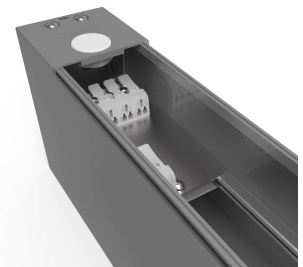

# Otto EVO

Otto EVO CCT Suspended Linear Twin 1500mm Emergency Aluminium  
**Code:** AOTEVLED2X5/M3

## PRODUCT FEATURES

- Architectural suspended linear for office, retail and educational applications
- Adjustable bracket system allows complete flexibility for mounting installation
- Selectable CCT between 3000K and 4000K output
- Suitable for individual or continuous suspension
- Slim profile available in white and aluminium finishes
- Specially designed diffuser allows installer quick access to wiring ensuring a quick and easy installation
- Supplied bidirectional light output as standard (directional only option can be selected if required)
- Die-Cast aluminium end caps

### GENERAL INFORMATION

<b>Wattage</b>	58W - 66W
<b>Lumens Delivered</b>	7100lm - 8000lm (4000K)
<b>Lm/W</b>	122lm/W (4000K)
<b>Beam Angle</b>	110
<b>CRI</b>	80
<b>CCT</b>	3000/4000K
<b>Input</b>	220-240V
<b>Operating Temp</b>	0°C - 25°C
<b>SDCM</b>	3
<b>UGR</b>	25
<b>Product Weight without Packaging</b>	4.72 kg