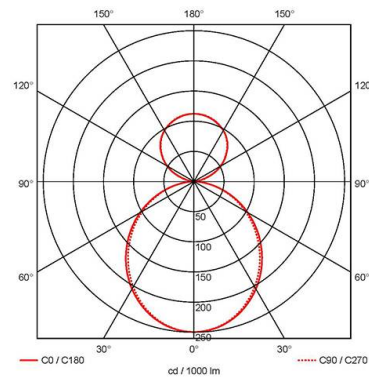

Otto EVO

Otto EVO CCT Suspended Linear Twin 1500mm Emergency Aluminium
Code: AOTEVLED2X5/M3

ACCESSORIES

AOTEVLED500	Otto EVO CCT 500mm Infill Aluminium
AOTEVLED/90/W	Otto EVO CCT Corner White
AOTEVLED1000	Otto EVO CCT 1000mm Infill Aluminium
AOTEVLED1500	Otto EVO CCT Twin 1500mm Infill Aluminium
AOTEVLED/90	Otto EVO CCT Corner Aluminium