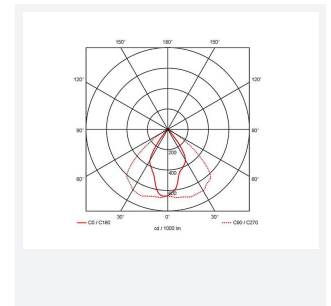

Osprey High Rack Cold Store

Category	Emergency
Application	Industrial
Specification	Performance

Code: AOSLED/3M/CS

- Modern slim profile IP65 LED polycarbonate bulkhead
- High performance LEDs and optical performance allows increased spacing ratios
- Self-test as standard
- 20mm side and rear cable entries

GENERAL INFORMATION

Wattage	22W
Lumens Delivered	354lm (Emergency), 445lm (Standard)
Beam Angle	60/100
CRI	70
CCT	6500K
Input	220-240V
Operating Temp	-30°C - 5°C
SDCM	6
Product Weight without Packaging	1.2 kg

TECHNICAL INFORMATION

Light Source	LED
Colour / Finish	White
IP Rating	IP65
Class Protection	1
Internal / External	Internal / External
Surface / Recessed / Suspended	Ceiling, Wall
Lumen Depreciation	L70 50,000h
Warranty (Years)	3
CE Mark	Yes
Height	69 mm