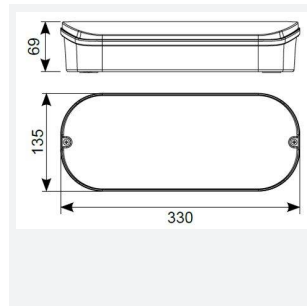

Osprey High Rack Cold Store

Category	Emergency
Application	Industrial
Specification	Performance

Code: AOSLED/3M/CS

- Modern slim profile IP65 LED polycarbonate bulkhead
- High performance LEDs and optical performance allows increased spacing ratios
- Self-test as standard
- 20mm side and rear cable entries

GENERAL INFORMATION

Wattage	22W
Lumens Delivered	354lm (Emergency), 445lm (Standard)
Beam Angle	60/100
CRI	70
CCT	6500K
Input	220-240V
Operating Temp	-30°C - 5°C
SDCM	6
Product Weight without Packaging	1.2 kg

TECHNICAL INFORMATION

Light Source	LED
Colour / Finish	White
IP Rating	IP65
Class Protection	1
Internal / External	Internal / External
Surface / Recessed / Suspended	Ceiling, Wall
Lumen Depreciation	L70 50,000h
Warranty (Years)	3
CE Mark	Yes
Height	69 mm