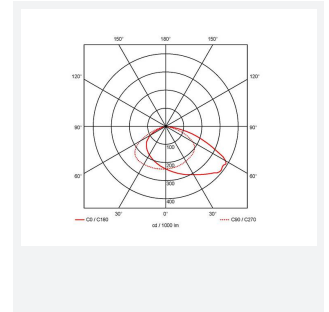

# Orion

Orion Asymmetrical Floodlight 200W  
Code: AORFLED200/ASY

Category	Floodlights
Application	Industrial, Outdoor
Specification	Performance

## PRODUCT FEATURES

- High performance die-cast aluminium LED floodlight suitable for industrial applications
- Bracket design allows installation without removing mounting bracket
- Non-dimmable
- High output, high efficiency asymmetric lens technology for anti-light pollution
- Pre-wired with 1 metre of rubber insulated cable for ease of installation

GENERAL INFORMATION	
Wattage	200W
Lumens Delivered	27500lm
Lm/W	138lm/W
Beam Angle	80/100
CRI	70
CCT	4000K
Input	220/240V
Operating Temp	-40°C - 40°C
SDCM	5
Product Weight without Packaging	6.87 kg

TECHNICAL INFORMATION	
Light Source	LED
Colour / Finish	Black
IP Rating	IP66
Class Protection	1
Internal / External	External
Surface / Recessed / Suspended	Wall
Lumen Depreciation	L80 36,000h
Warranty (Years)	5
CE Mark	Yes
Height	430 mm