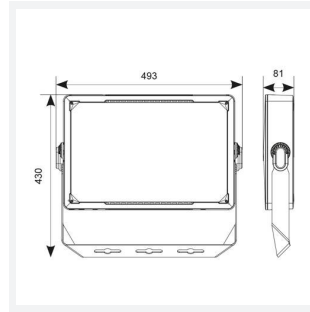

## PRODUCT FEATURES

- High performance die-cast aluminium LED floodlight suitable for industrial applications
- Bracket design allows installation without removing mounting bracket
- Non-dimmable
- High output, high efficiency asymmetric lens technology for anti-light pollution
- Pre-wired with 1 metre of rubber insulated cable for ease of installation

GENERAL INFORMATION	
Wattage	200W
Lumens Delivered	27500lm
Lm/W	138lm/W
Beam Angle	80/100
CRI	70
CCT	4000K
Input	220/240V
Operating Temp	-40°C - 40°C
SDCM	5
Product Weight without Packaging	6.87 kg

TECHNICAL INFORMATION	
Light Source	LED
Colour / Finish	Black
IP Rating	IP66
Class Protection	1
Internal / External	External
Surface / Recessed / Suspended	Wall
Lumen Depreciation	L80 36,000h
Warranty (Years)	5
CE Mark	Yes
Height	430 mm