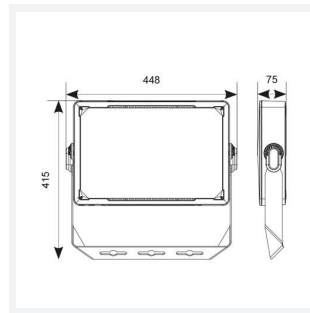

Orion

Orion Asymmetrical Floodlight 150W Code: AORFLED150/ASY

Category	Floodlights
Application	Industrial, Outdoor
Specification	Performance

PRODUCT FEATURES

- High performance die-cast aluminium LED floodlight suitable for industrial applications
- Bracket design allows installation without removing mounting bracket
- Non-dimmable
- High output, high efficiency asymmetric lens technology for anti-light pollution
- Pre-wired with 1 metre of rubber insulated cable for ease of installation

GENERAL INFORMATION	
Wattage	150W
Lumens Delivered	20300lm
Lm/W	136lm/W
Beam Angle	80/100
CRI	70
CCT	4000K
Input	220/240V
Operating Temp	-40°C - 40°C
SDCM	5
Product Weight without Packaging	5.606 kg

TECHNICAL INFORMATION	
Light Source	LED
Colour / Finish	Black
IP Rating	IP66
Class Protection	1
Internal / External	External
Surface / Recessed / Suspended	Wall
Lumen Depreciation	L80 36,000h
Warranty (Years)	5
CE Mark	Yes
Height	415 mm