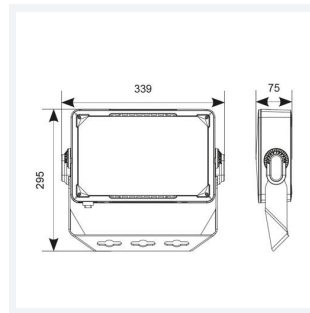

Orion

Orion Asymmetrical Floodlight 100W Code: AORFLED100/ASY

Category	Floodlights
Application	Industrial, Outdoor
Specification	Performance

PRODUCT FEATURES

- High performance die-cast aluminium LED floodlight suitable for industrial applications
- Bracket design allows installation without removing mounting bracket
- Non-dimmable
- High output, high efficiency asymmetric lens technology for anti-light pollution
- Pre-wired with 1 metre of rubber insulated cable for ease of installation

GENERAL INFORMATION	
Wattage	100W
Lumens Delivered	12300lm
Lm/W	123lm/W
Beam Angle	80/100
CRI	70
CCT	4000K
Input	220/240V
Operating Temp	-40°C - 40°C
SDCM	5
Product Weight without Packaging	3.632 kg

TECHNICAL INFORMATION	
Light Source	LED
Colour / Finish	Black
IP Rating	IP66
Class Protection	1
Internal / External	External
Surface / Recessed / Suspended	Wall
Lumen Depreciation	L80 36,000h
Warranty (Years)	5
CE Mark	Yes
Height	295 mm