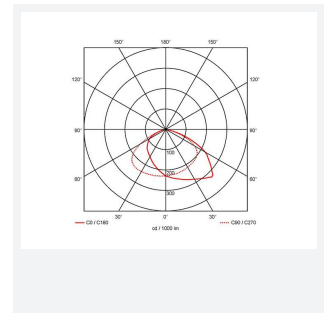

Orion

Orion Asymmetrical Floodlight 100W Code: AORFLED100/ASY

Category	Floodlights
Application	Industrial, Outdoor
Specification	Performance

PRODUCT FEATURES

- High performance die-cast aluminium LED floodlight suitable for industrial applications
- Bracket design allows installation without removing mounting bracket
- Non-dimmable
- High output, high efficiency asymmetric lens technology for anti-light pollution
- Pre-wired with 1 metre of rubber insulated cable for ease of installation

GENERAL INFORMATION	
Wattage	100W
Lumens Delivered	12300lm
Lm/W	123lm/W
Beam Angle	80/100
CRI	70
CCT	4000K
Input	220/240V
Operating Temp	-40°C - 40°C
SDCM	5
Product Weight without Packaging	3.632 kg

TECHNICAL INFORMATION	
Light Source	LED
Colour / Finish	Black
IP Rating	IP66
Class Protection	1
Internal / External	External
Surface / Recessed / Suspended	Wall
Lumen Depreciation	L80 36,000h
Warranty (Years)	5
CE Mark	Yes
Height	295 mm