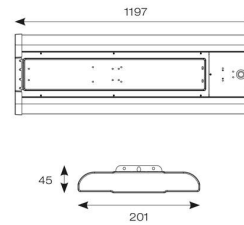

Opti-Linear

Opti-Linear Low Bay 3 Emergency
Code: AOLLBLED/3/M3

Category	High/Low Bay
Application	Industrial
Specification	Performance

- LED low bay suitable for industrial and commercial applications
- Fast install/wiring via access hatch on the back of the product with push fit terminals
- Supplied c/w 1.5 metre catenary suspension kit
- 1-10V dimmable as standard

- Ideal for any retro-fit applications replacing any traditional light sources
- Instant light output and unlimited switching
- Mild Steel powder coat construction

GENERAL INFORMATION	
Wattage	202W
Lumens Delivered	26000lm
Lm/W	131lm/W
Beam Angle	50/100
CRI	80
CCT	4000K
Input	220-240V
Operating Temp	0°C - 45°C
SDCM	5
Product Weight without Packaging	3.89 kg

TECHNICAL INFORMATION	
Light Source	LED
Colour / Finish	White
IP Rating	IP20
Class Protection	1
Internal / External	Internal
Surface / Recessed / Suspended	Suspended
Lumen Depreciation	L80 54,000h
Warranty (Years)	3
CE Mark	Yes
Height	49 mm