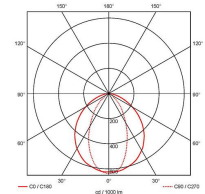

Opti-Linear

Opti-Linear Low Bay 3 Emergency
Code: AOLLBLED/3/M3

Category	High/Low Bay
Application	Industrial
Specification	Performance

- LED low bay suitable for industrial and commercial applications
- Fast install/wiring via access hatch on the back of the product with push fit terminals
- Supplied c/w 1.5 metre catenary suspension kit
- 1-10V dimmable as standard

- Ideal for any retro-fit applications replacing any traditional light sources
- Instant light output and unlimited switching
- Mild Steel powder coat construction

GENERAL INFORMATION	
Wattage	202W
Lumens Delivered	26000lm
Lm/W	131lm/W
Beam Angle	50/100
CRI	80
CCT	4000K
Input	220-240V
Operating Temp	0°C - 45°C
SDCM	5
Product Weight without Packaging	3.89 kg

TECHNICAL INFORMATION	
Light Source	LED
Colour / Finish	White
IP Rating	IP20
Class Protection	1
Internal / External	Internal
Surface / Recessed / Suspended	Suspended
Lumen Depreciation	L80 54,000h
Warranty (Years)	3
CE Mark	Yes
Height	49 mm