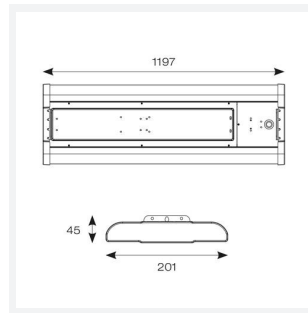

Opti-Linear

Opti-Linear Low Bay 3 Emergency
Code: AOLLBLED/3/M3

Category	High/Low Bay
Application	Industrial
Specification	Performance

PRODUCT FEATURES

- LED low bay suitable for industrial and commercial applications
- Fast install/wiring via access hatch on the back of the product with push fit terminals
- Supplied c/w 1.5 metre catenary suspension kit
- 1-10V dimmable as standard
- Ideal for any retro-fit applications replacing any traditional light sources
- Instant light output and unlimited switching
- Mild Steel powder coat construction

GENERAL INFORMATION	
Wattage	202W
Lumens Delivered	26000lm
Lm/W	131lm/W
Beam Angle	50/100
CRI	80
CCT	4000K
Input	220/240V
Operating Temp	0°C - 45°C
SDCM	5
Product Weight without Packaging	3.82 kg

TECHNICAL INFORMATION	
Light Source	LED
Colour / Finish	White
IP Rating	IP20
Class Protection	1
Internal / External	Internal
Surface / Recessed / Suspended	Suspended
Lumen Depreciation	L80 54,000h
Warranty (Years)	3
CE Mark	Yes
Height	45 mm