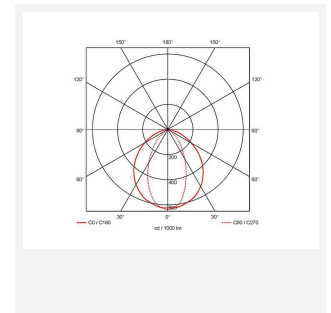

Opti-Linear

Opti-Linear Low Bay 3 Emergency
Code: AOLLBLED/3/M3

Category	High/Low Bay
Application	Industrial
Specification	Performance

PRODUCT FEATURES

- LED low bay suitable for industrial and commercial applications
- Fast install/wiring via access hatch on the back of the product with push fit terminals
- Supplied c/w 1.5 metre catenary suspension kit
- 1-10V dimmable as standard
- Ideal for any retro-fit applications replacing any traditional light sources
- Instant light output and unlimited switching
- Mild Steel powder coat construction

GENERAL INFORMATION	
Wattage	202W
Lumens Delivered	26000lm
Lm/W	131lm/W
Beam Angle	50/100
CRI	80
CCT	4000K
Input	220/240V
Operating Temp	0°C - 45°C
SDCM	5
Product Weight without Packaging	3.82 kg

TECHNICAL INFORMATION	
Light Source	LED
Colour / Finish	White
IP Rating	IP20
Class Protection	1
Internal / External	Internal
Surface / Recessed / Suspended	Suspended
Lumen Depreciation	L80 54,000h
Warranty (Years)	3
CE Mark	Yes
Height	45 mm