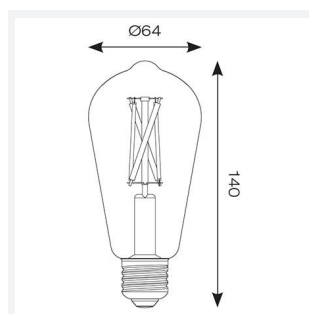

Category	Smart Lighting
Application	Hospitality, Residential, Retail
Specification	Architectural

Code: AOCTOW/ST64/TW/CL/E27

- Tunable white ST64 smart filament lamp suitable for residential and small-scale commercial applications
- Commissioned via WIZ app
- Vintage amber and clear filament ST64 lamp designs
- Fully dimmable from 10% to 100%
- WiFi enabled smart lamp, connects directly to your WiFi network using Bluetooth technology to support seamless pairing
- Voice activated compatibility; offers hands-free controls
- Comparable with 60W incandescent lamp
- Tunable white between 2000K - 5000K (Amber) and 2700K - 6500K (Clear)

GENERAL INFORMATION

Wattage	7W
Lumens Delivered	810lm
CRI	90
CCT	2700-6500K
Input	220-240V
Operating Temp	-20°C - 45°C
SDCM	6
Product Weight without Packaging	0.092 kg

TECHNICAL INFORMATION

Light Source	E27
Colour / Finish	Clear
IP Rating	IP20
Internal / External	Internal
Lumen Depreciation	L70 15,000h
Warranty (Years)	4
CE Mark	Yes
Diameter	64 mm